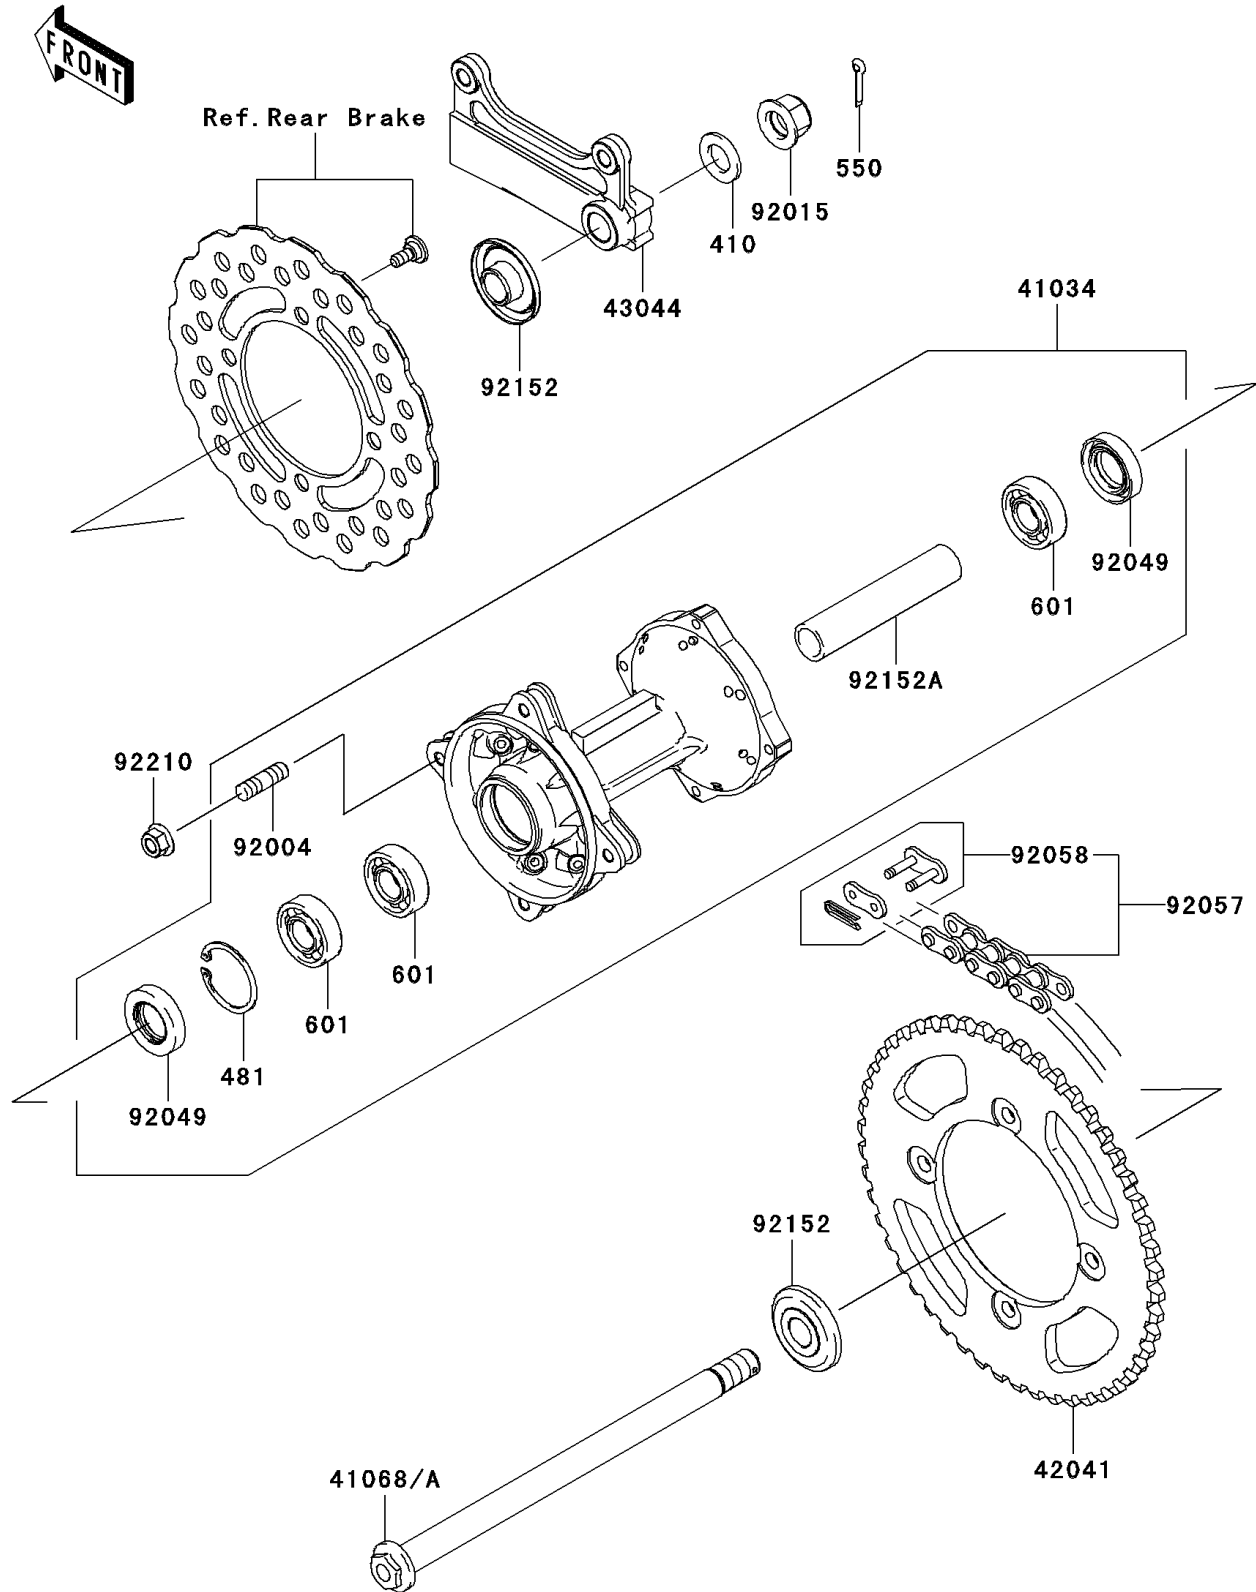

2008 KLX®140 PARTS DIAGRAM

Rear Hub

F2240

2008 KLX®140 PARTS LIST

Rear Hub

ITEM NAME	PART NUMBER	QUANTITY
WASHER-PLAIN-SMALL,14MM (Ref # 410)	410AA1400	1
CIRCLIP-TYPE-C,35MM (Ref # 481)	481J3500	1
PIN-COTTER,2.5X20 (Ref # 550)	550AA2520	1
BEARING-BALL (Ref # 601)	601B6202UU	3
DRUM-ASSY,REAR BRAKE (Ref # 41034)	41034-0056	1
AXLE,RR (Ref # 41068A)	41068-1401	1
SPROCKET-HUB,50T (Ref # 42041)	42041-0051	1
HOLDER-COMP-CALIPER (Ref # 43044)	43044-1122	1
STUD,8X16 (Ref # 92004)	92004-1183	4
NUT,FLANGED,14MM (Ref # 92015)	92015-1401	1
SEAL-OIL (Ref # 92049)	92049-0114	2
CHAIN,DRIVE,DID428HX122L (Ref # 92057)	92057-0135	1
JOINT-CHAIN,DRIVE (Ref # 92058)	92058-0016	1
COLLAR,RR AXLE,L=12.5 (Ref # 92152)	92152-0651	2
COLLAR,RR BRAKE DRUM,L=95 (Ref # 92152A)	92152-1090	1
NUT,FLANGED,LOCK,8MM (Ref # 92210)	92210-0159	4