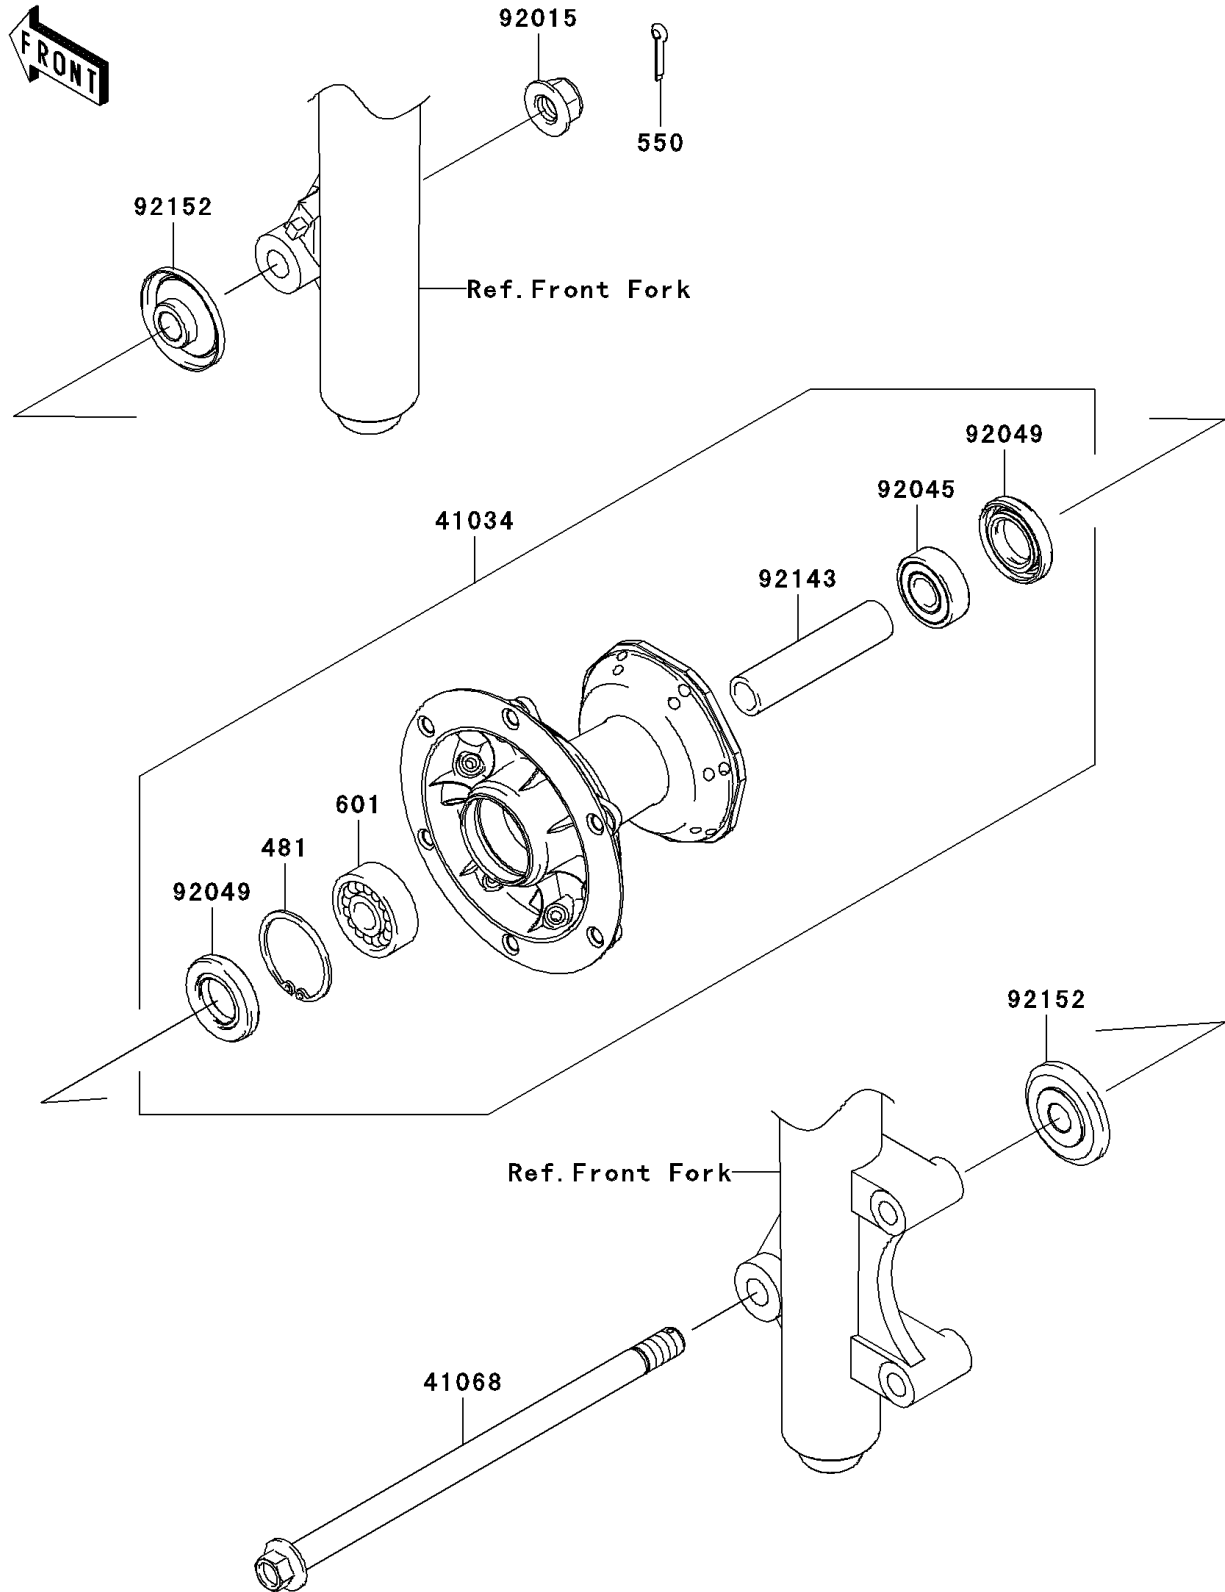

# 2011 KLX®140 PARTS DIAGRAM

Front Hub

F2230

## 2011 KLX®140 PARTS LIST

### Front Hub

ITEM NAME	PART NUMBER	QUANTITY
CIRCLIP-TYPE-C,37MM (Ref # 481)	481J3700	1
PIN-COTTER,2.5X20 (Ref # 550)	550AA2520	1
BEARING-BALL,#6201UUC3 (Ref # 601)	601B6301UU	1
DRUM-ASSY,FRONT BRAKE (Ref # 41034)	41034-0055	1
AXLE,FR (Ref # 41068)	41068-1333	1
NUT,LOCK,FLANGED,12MM (Ref # 92015)	92015-1433	1
BEARING-BALL,TMB201LLUC3/2A (Ref # 92045)	92045-1062	1
SEAL-OIL (Ref # 92049)	92049-0113	2
COLLAR,FR BRAKE DRUM,L=76 (Ref # 92143)	92143-1935	1
COLLAR,FR AXLE,L=12 (Ref # 92152)	92152-0653	2