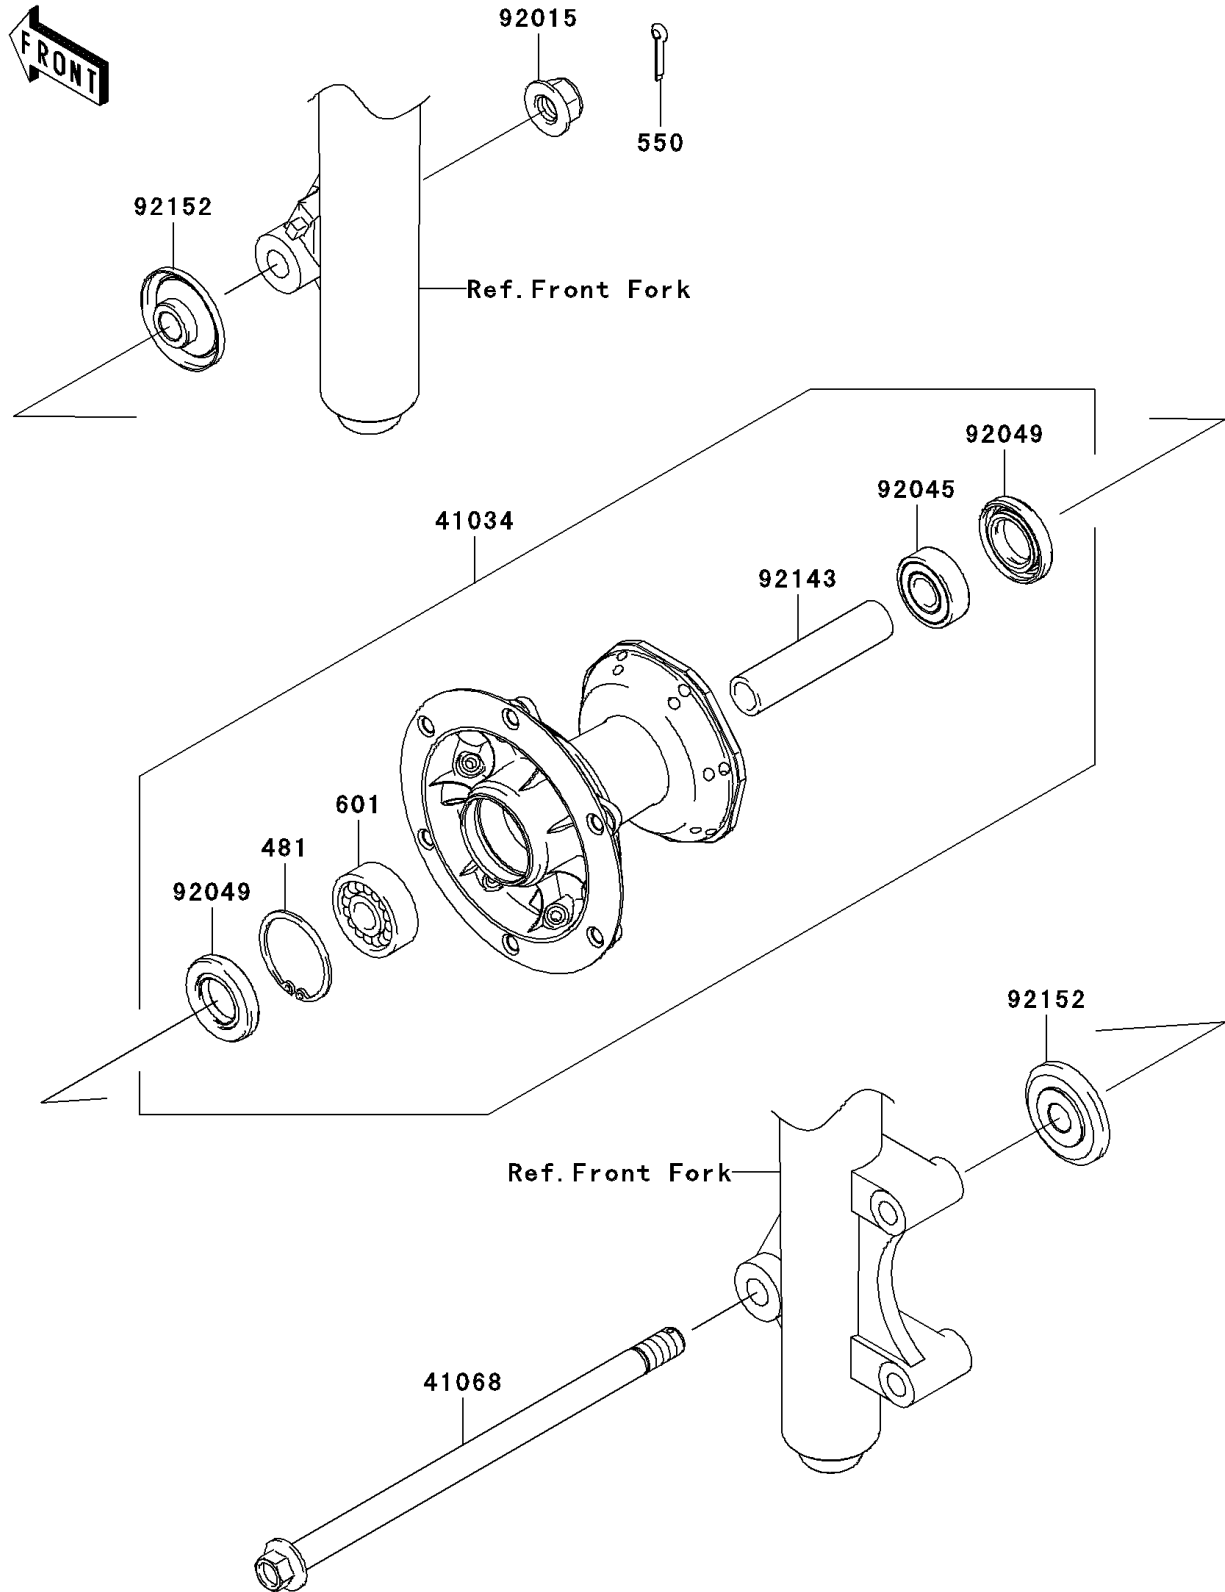

2008 KLX®140 PARTS DIAGRAM

Front Hub

F2230

2008 KLX®140 PARTS LIST

Front Hub

ITEM NAME	PART NUMBER	QUANTITY
CIRCLIP-TYPE-C,37MM (Ref # 481)	481J3700	1
PIN-COTTER,2.5X20 (Ref # 550)	550AA2520	1
BEARING-BALL,#6201UUC3 (Ref # 601)	601B6301UU	1
DRUM-ASSY,FRONT BRAKE (Ref # 41034)	41034-0055	1
AXLE,FR (Ref # 41068)	41068-1333	1
NUT,LOCK,FLANGED,12MM (Ref # 92015)	92015-1433	1
BEARING-BALL,TMB201LLUC3/2A (Ref # 92045)	92045-1062	1
SEAL-OIL (Ref # 92049)	92049-0113	2
COLLAR,FR BRAKE DRUM,L=76 (Ref # 92143)	92143-1935	1
COLLAR,FR AXLE,L=12 (Ref # 92152)	92152-0653	2