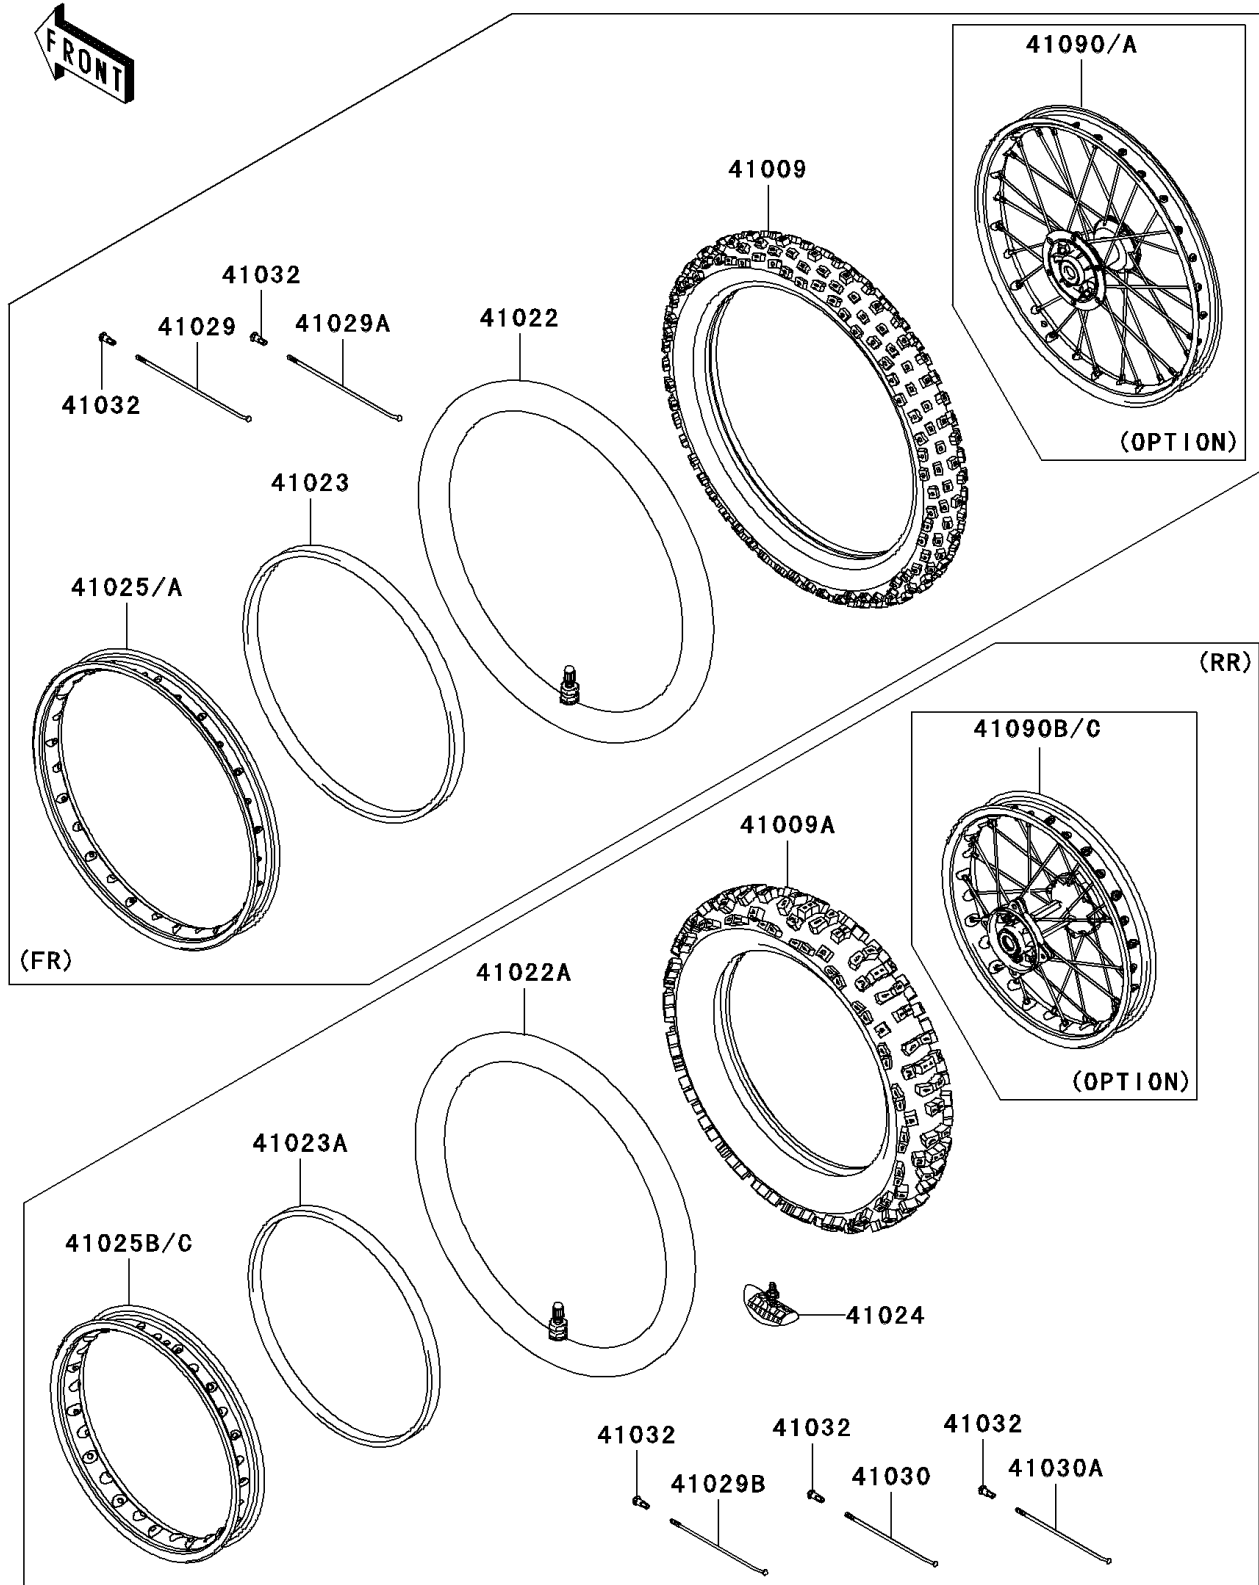

# 2011 KLX®140 PARTS DIAGRAM

Wheels/Tires

F2210

## 2011 KLX®140 PARTS LIST

### Wheels/Tires

ITEM NAME	PART NUMBER	QUANTITY
TIRE,FR,70/100-17 40M,IX05H (Ref # 41009)	41009-0167	1
TIRE,RR,90/100-14 49M,IX05H (Ref # 41009A)	41009-0168	1
TUBE-TIRE,70/100-17 (Ref # 41022)	41022-0027	1
TUBE-TIRE,90/100-14 (Ref # 41022A)	41022-0028	1
BAND-RIM,70/100-17 (Ref # 41023)	41023-0011	1
BAND-RIM,90/100-14 (Ref # 41023A)	41023-0012	1
STOPPER-RIM,1.60-M(DUNLOP) (Ref # 41024)	41024-010	1
RIM,FR,1.40X17,SILVER (Ref # 41025)	41025-0096-WA	1
RIM,RR,1.60X14,SILVER (Ref # 41025B)	41025-0097-WA	1
SPOKE-INNER,FR,RH,187MMX166D (Ref # 41029)	41029-0041	14
SPOKE-INNER,FR,LH,183MMX166D (Ref # 41029A)	41029-0042	14
SPOKE-INNER,RR,157MMX170D (Ref # 41029B)	41029-0043	14
SPOKE-OUTER,RR,RH,149MMX172D (Ref # 41030)	41030-0013	7
SPOKE-OUTER,RR,LH,153MMX172D (Ref # 41030A)	41030-0014	7
NIPPLE-SPOKE (Ref # 41032)	41032-0006	56
WHEEL,FR,1.40X17,SILVER (Ref # 41090)	41090-0053-WA	1
WHEEL,RR,1.60X14,SILVER (Ref # 41090B)	41090-0055-WA	1