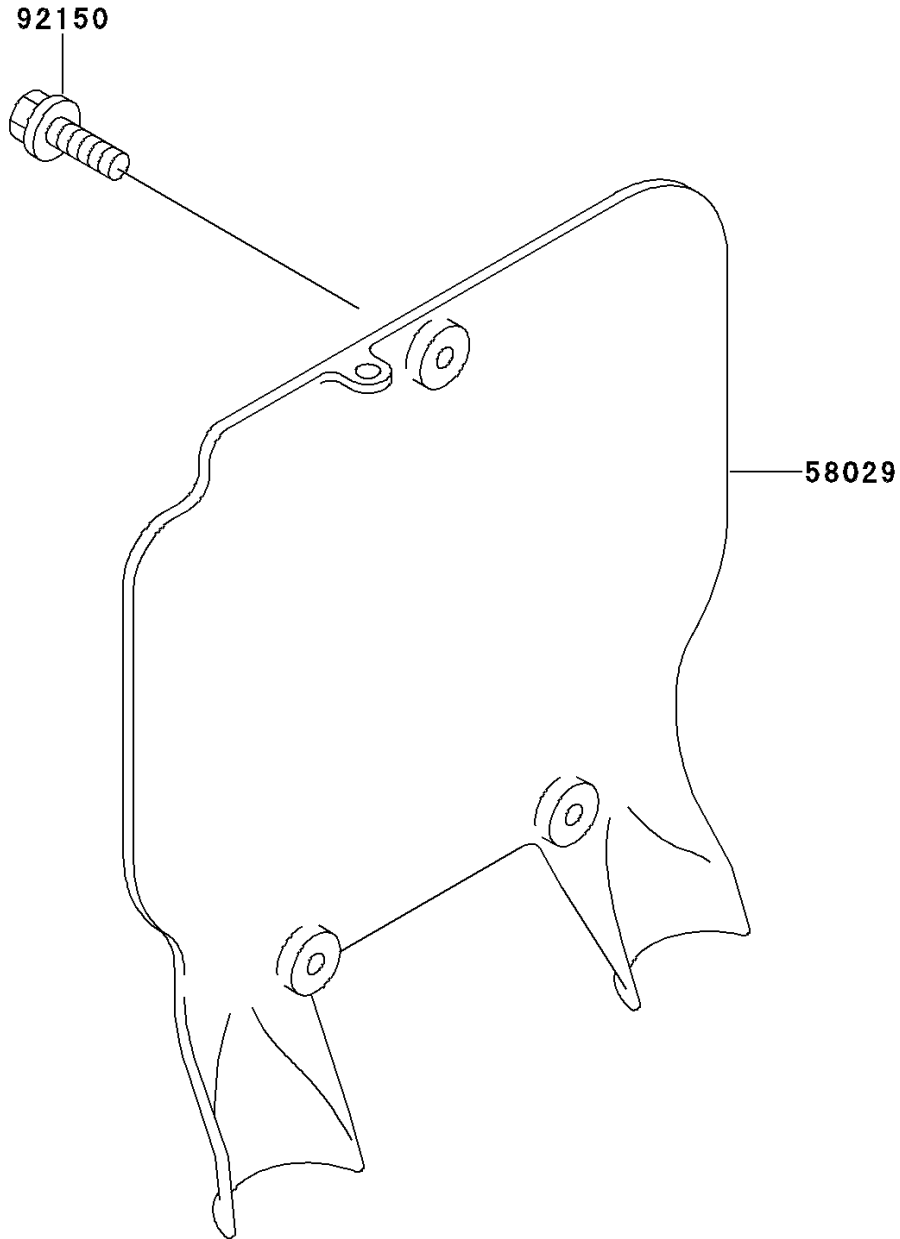

1993 KX250 PARTS DIAGRAM

Accessory

F2910

1993 KX250 PARTS LIST

Accessory

ITEM NAME	PART NUMBER	QUANTITY
PLATE-NUMBER,P.WHITE (Ref # 58029)	58029-1074-6F	1
BOLT,6X14 (Ref # 92150)	92150-1340	3