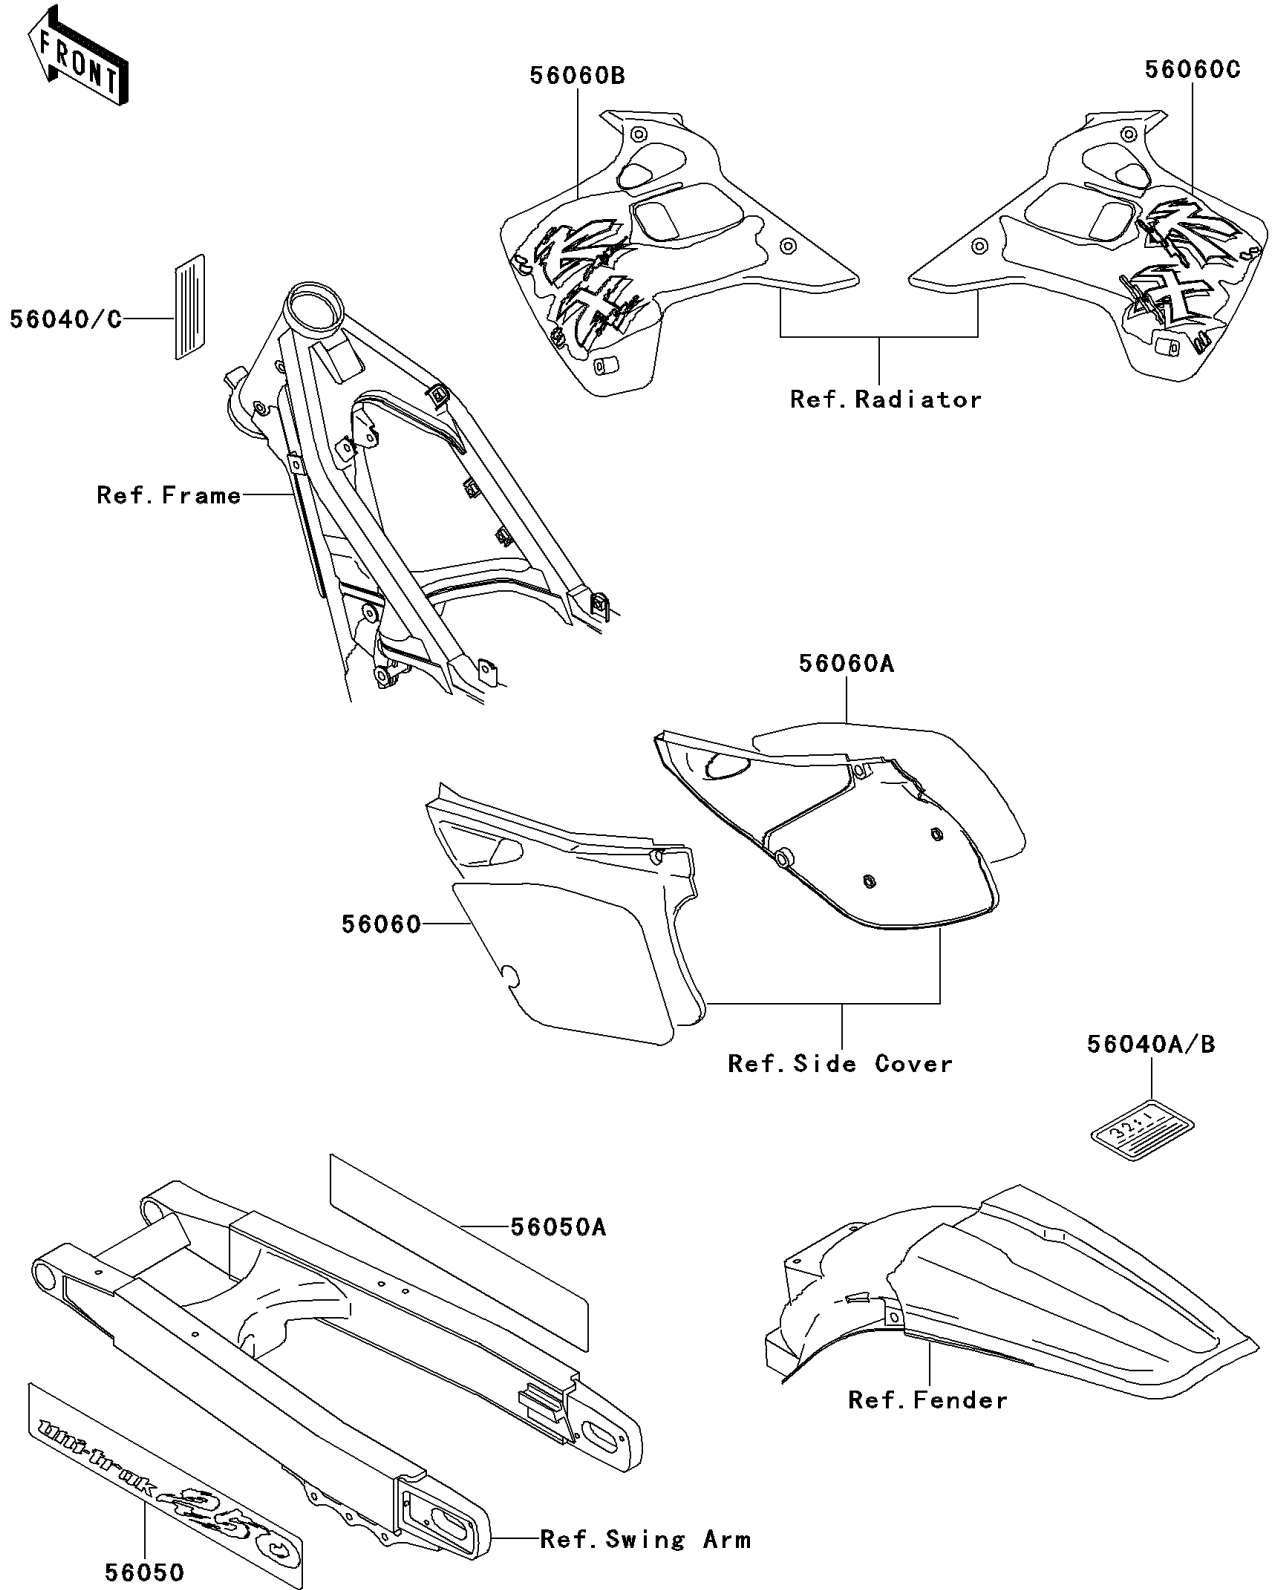

1993 KX250 PARTS DIAGRAM

Label

F2860

1993 KX250 PARTS LIST

Label

ITEM NAME	PART NUMBER	QUANTITY
LABEL-WARNING,NOISE (Ref # 56040)	56040-1101	1
LABEL-WARNING,GASOLINE/OIL (Ref # 56040A)	56040-1129	1
LABEL-WARNING,GASOLINE/OIL (Ref # 56040B)	56040-1306	1
LABEL-WARNING,WARRANTY (Ref # 56040C)	56040-1335	1
MARK,SWING ARM,LH,UNI-TRAK 250 (Ref # 56050)	56050-1871	1
MARK,SWING ARM,RH,250 UNI-TRAK (Ref # 56050A)	56050-1872	1
PATTERN,SIDE COVER,LH (Ref # 56060)	56060-1001	1
PATTERN,SIDE COVER,RH (Ref # 56060A)	56060-1002	1
PATTERN,SHROUD,LH (Ref # 56060B)	56060-1355	1
PATTERN,SHROUD,RH (Ref # 56060C)	56060-1356	1