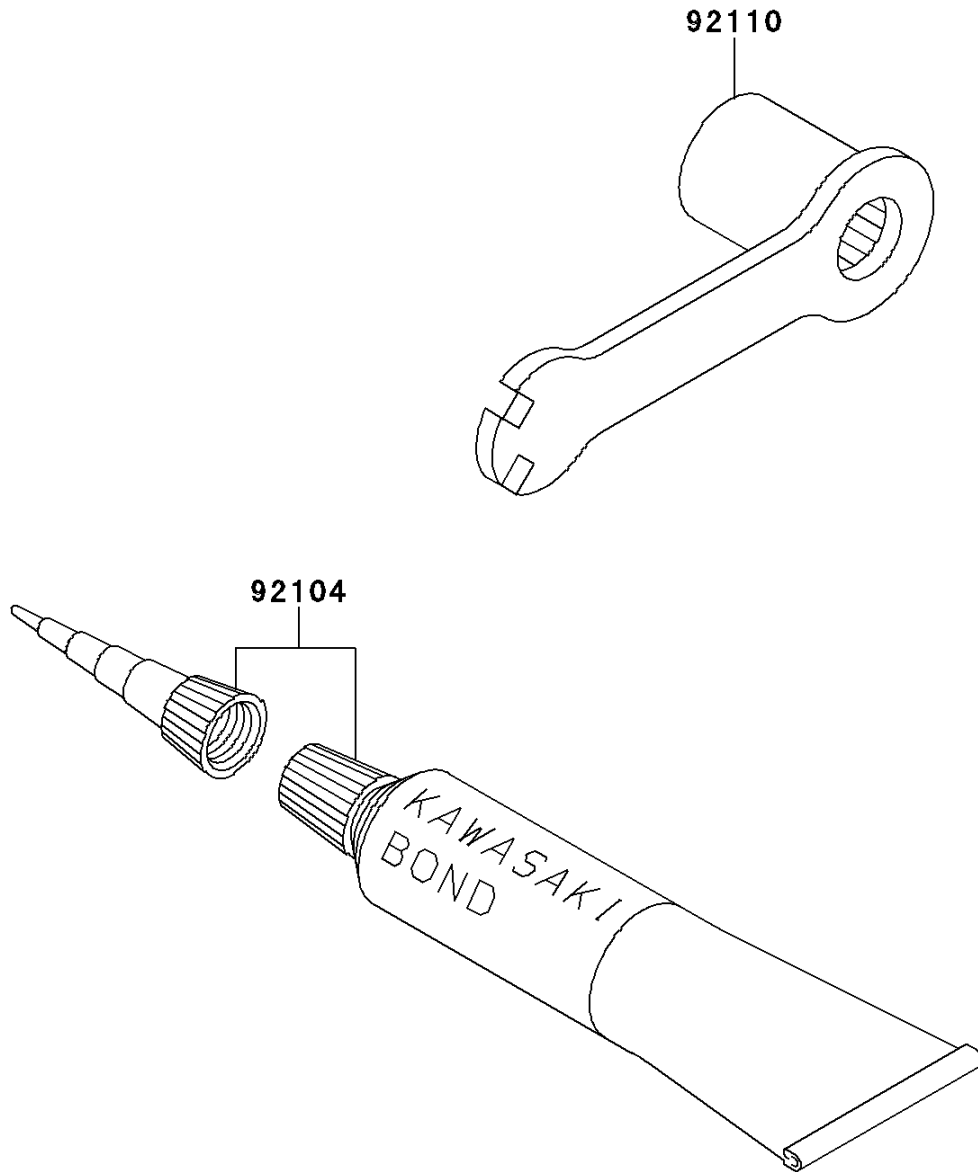

# 1993 KX250 PARTS DIAGRAM

Tool

F2810

## 1993 KX250 PARTS LIST

Tool

<b>ITEM NAME</b>	<b>PART NUMBER</b>	<b>QUANTITY</b>
GASKET-LIQUID,TUBE,100G,SILVER (Ref # 92104)	92104-002	1
TOOL-WRENCH,BOX,21MM&SPOKE (Ref # 92110)	92110-1141	1