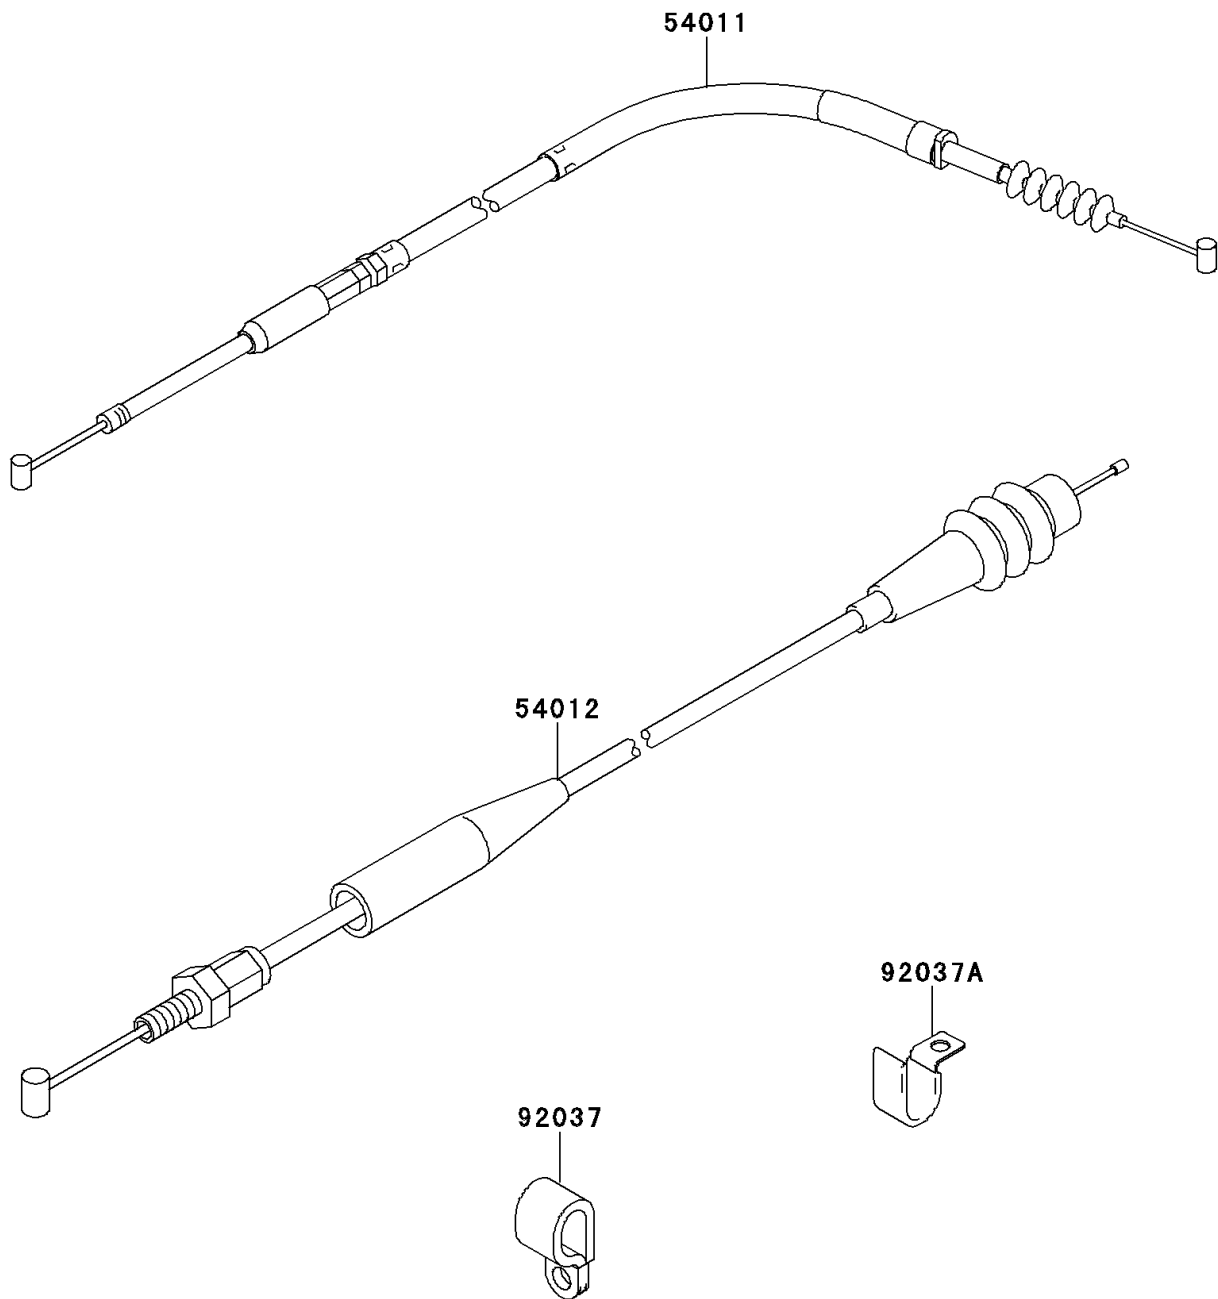

1993 KX250 PARTS DIAGRAM

Cable

F2540

1993 KX250 PARTS LIST

Cable

ITEM NAME	PART NUMBER	QUANTITY
CABLE-CLUTCH (Ref # 54011)	54011-1327	1
CABLE-THROTTLE (Ref # 54012)	54012-1432	1
CLAMP (Ref # 92037)	92037-1608	1
CLAMP (Ref # 92037A)	92037-1700	1