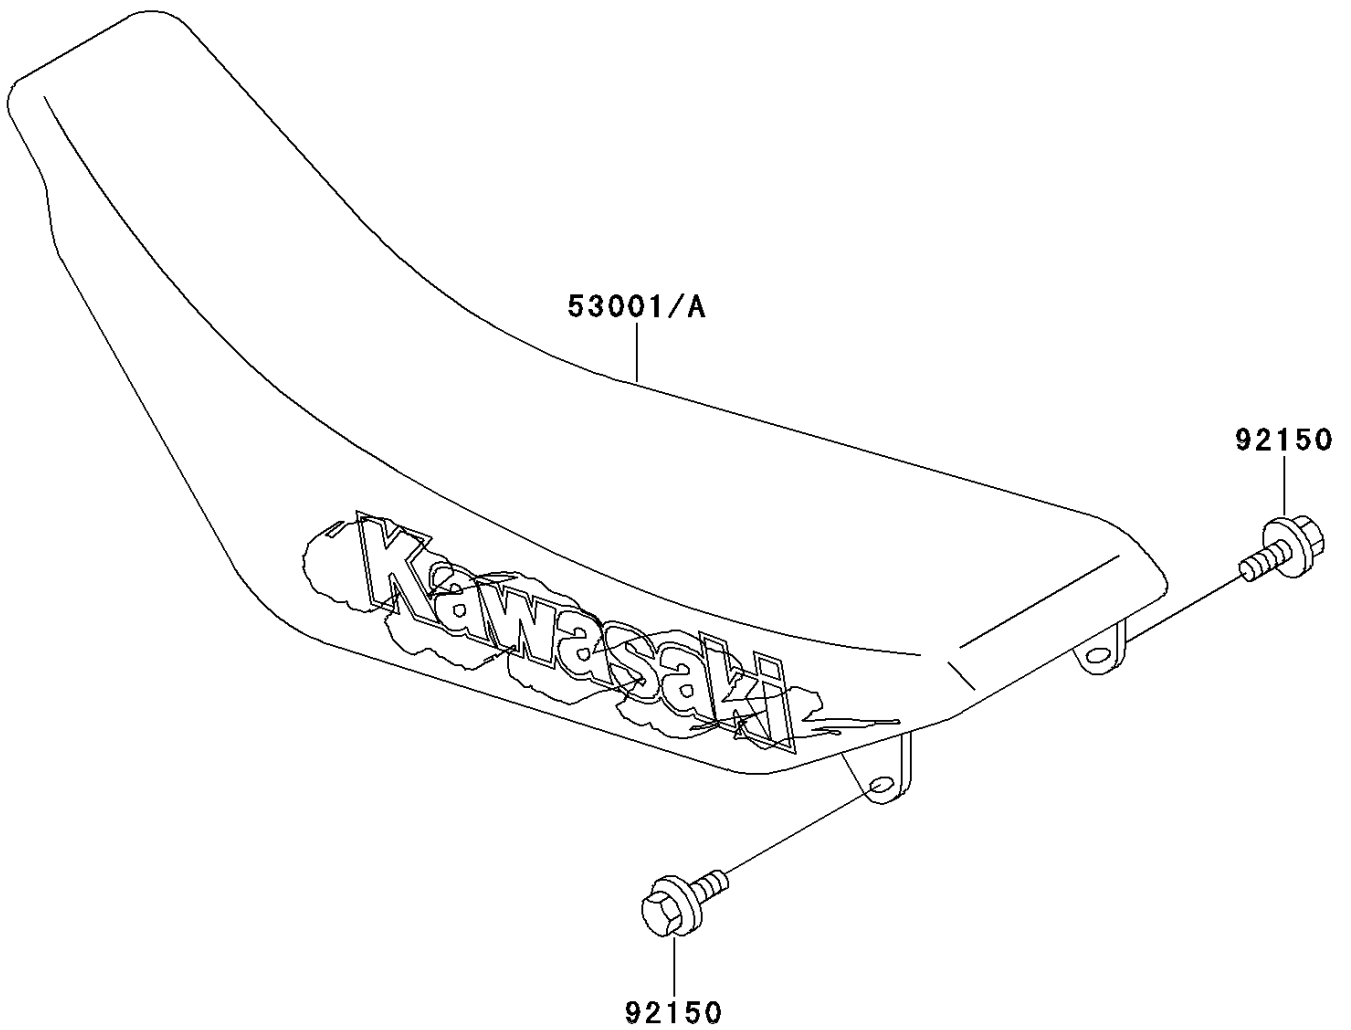

1993 KX250 PARTS DIAGRAM

Seat

F2510

1993 KX250 PARTS LIST

Seat

ITEM NAME	PART NUMBER	QUANTITY
SEAT-ASSY,HIGH HEIGHT,BLUE 32 (Ref # 53001)	53001-1697-LK	1
SEAT-ASSY,LOW HEIGHT,BLUE 32 (Ref # 53001A)	53001-1698-LK	1
BOLT,FLANGED,6X25 (Ref # 92150)	92150-1507	2