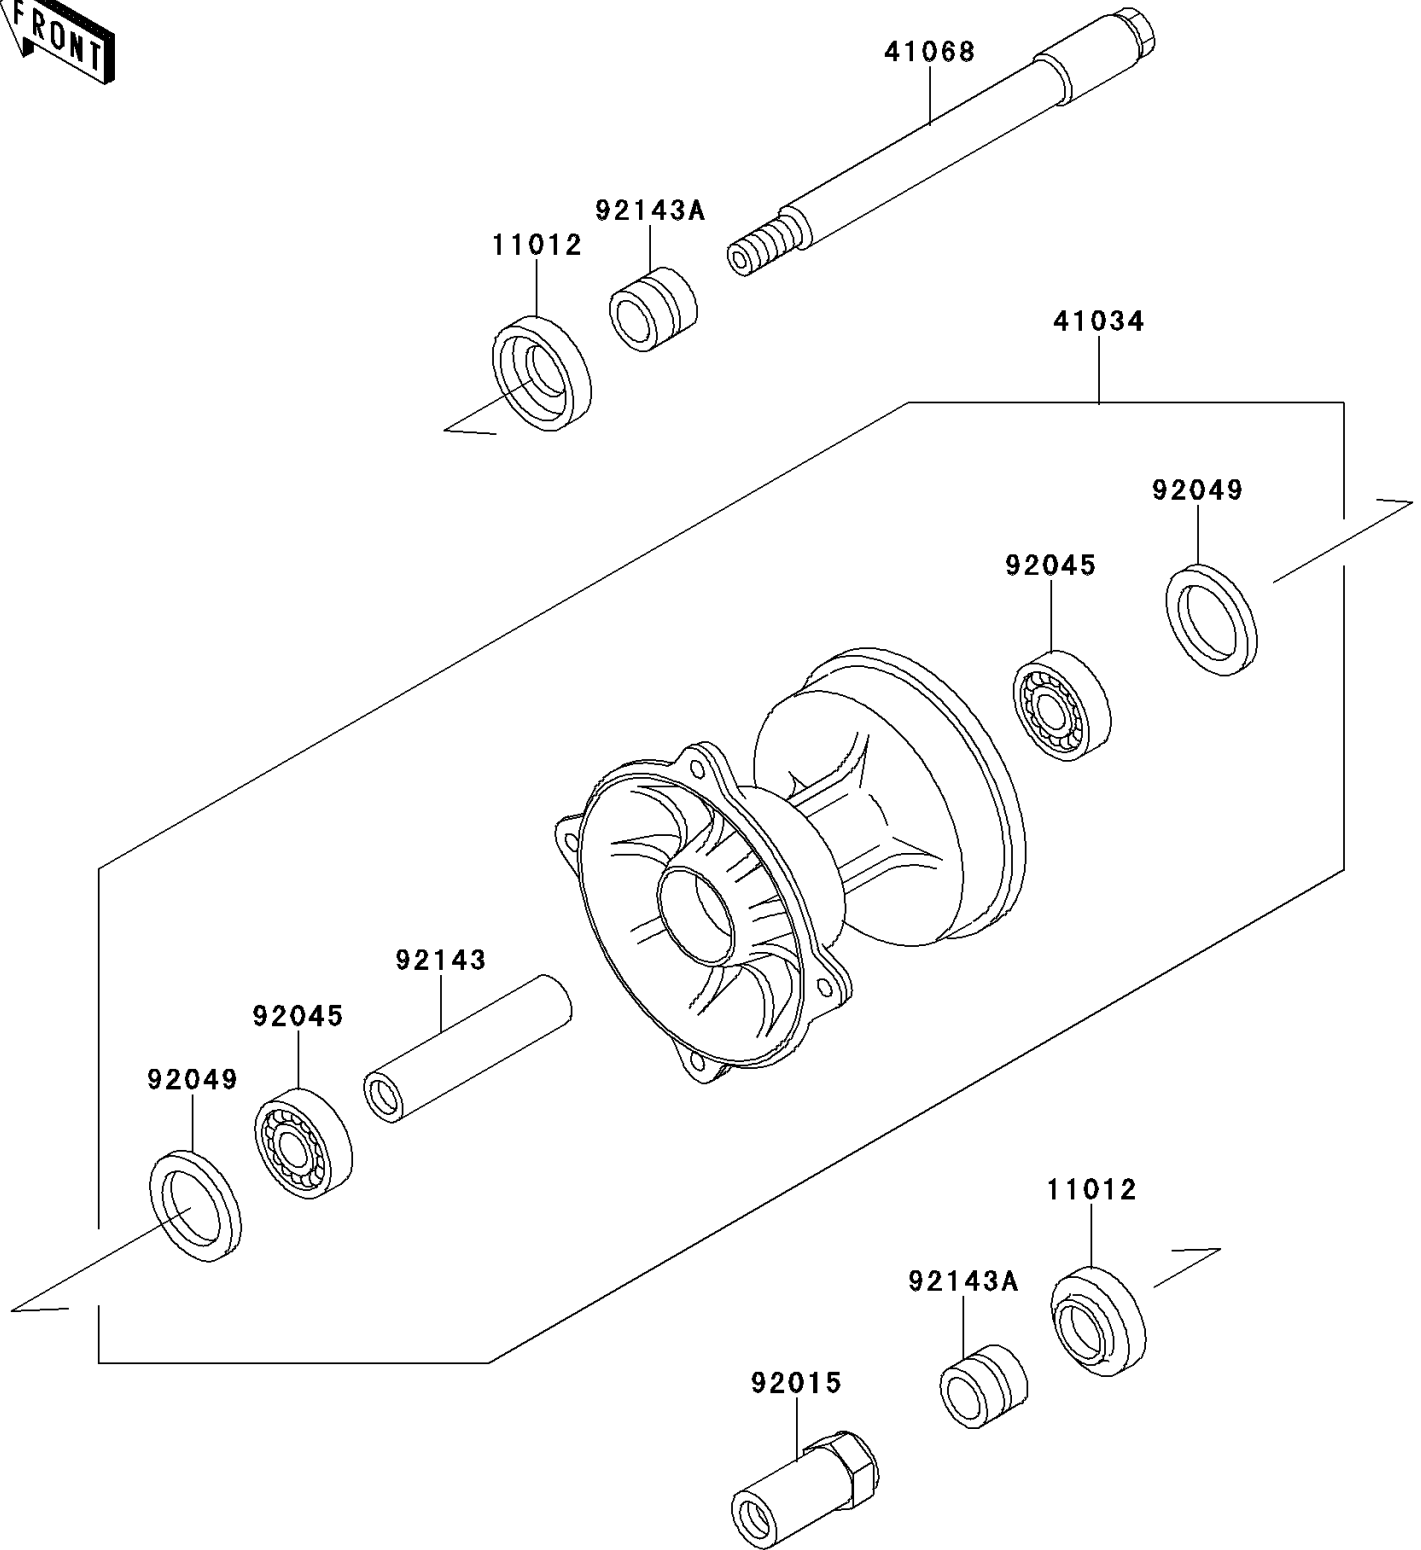

1993 KX250 PARTS DIAGRAM

Front Hub

F2230

1993 KX250 PARTS LIST

Front Hub

ITEM NAME	PART NUMBER	QUANTITY
CAP,AXLE (Ref # 11012)	11012-1581	2
DRUM-ASSY,FRONT BRAKE (Ref # 41034)	41034-1226	1
AXLE,FR (Ref # 41068)	41068-1342	1
NUT,AXLE,18MM (Ref # 92015)	92015-1884	1
BEARING-BALL,69042RS (Ref # 92045)	92045-1284	2
SEAL-OIL,BJNC-2 25X37X5 (Ref # 92049)	92049-1403	2
COLLAR,FR BRAKE DRUM,L=72 (Ref # 92143)	92143-1580	1
COLLAR,FR AXLE,L=20 (Ref # 92143A)	92143-1581	2