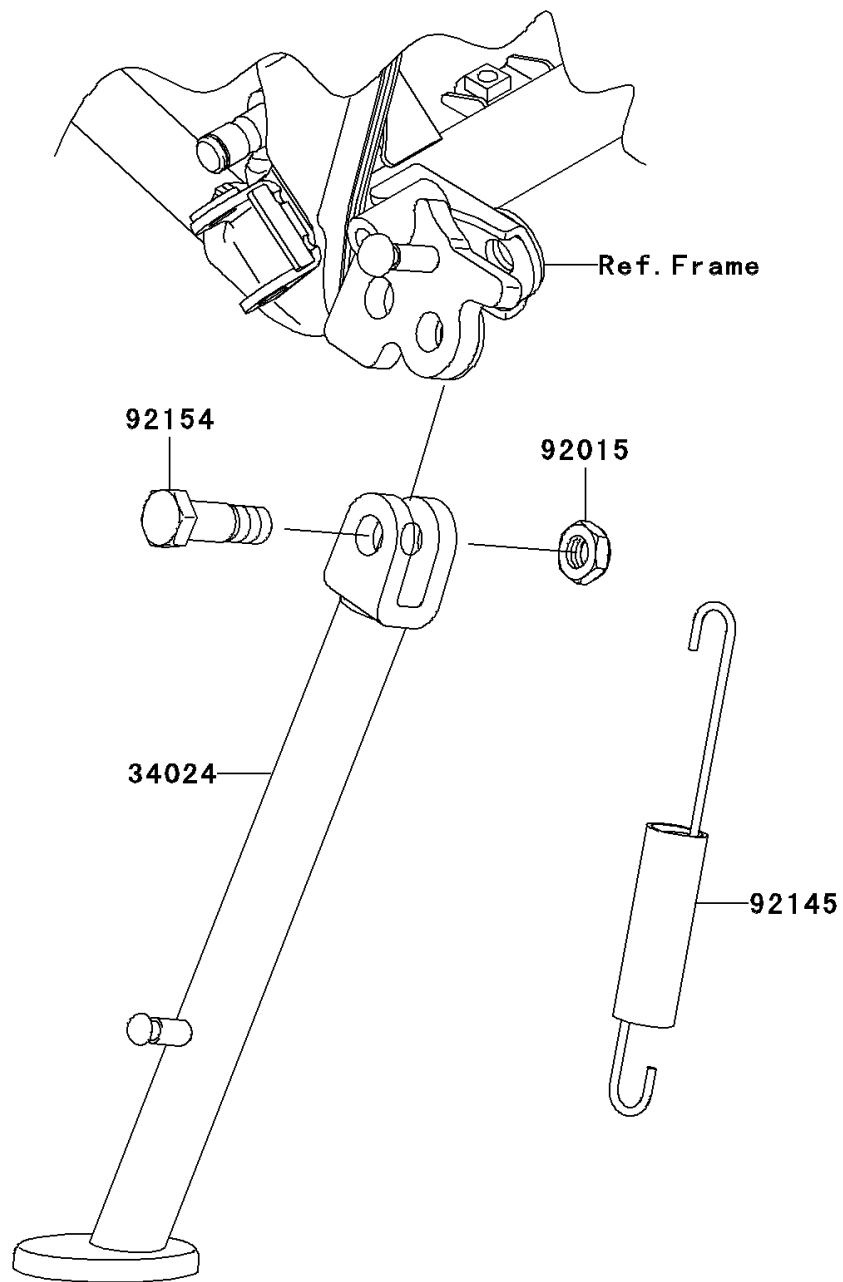

2010 KLX140 (CANADA ONLY) PARTS DIAGRAM

Stand(s)

F2190

2010 KLX140 (CANADA ONLY) PARTS LIST

Stand(s)

ITEM NAME	PART NUMBER	QUANTITY
STAND-SIDE,P.SILVER (Ref # 34024)	34024-0062-458	1
NUT,LOCK,10MM,BLACK (Ref # 92015)	92015-1188	1
SPRING,SIDE STAND (Ref # 92145)	92145-0584	1
BOLT,SIDE STAND (Ref # 92154)	92154-0412	1