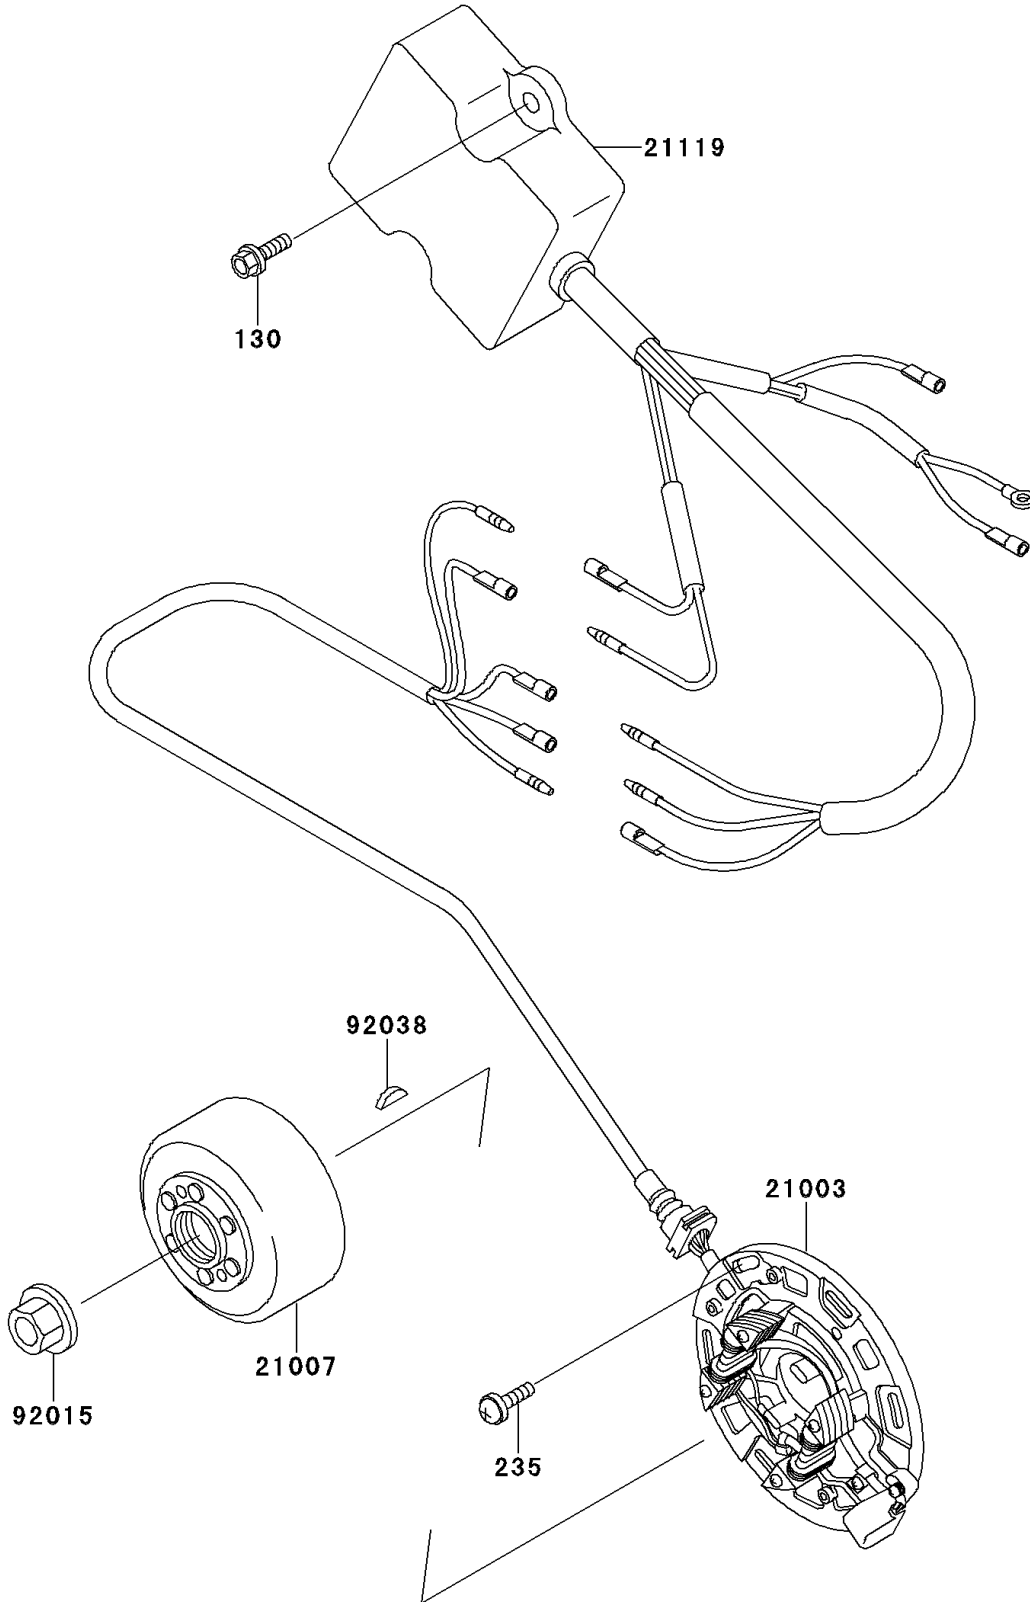

# 1993 KX250 PARTS DIAGRAM

Generator

E1810

## 1993 KX250 PARTS LIST

### Generator

ITEM NAME	PART NUMBER	QUANTITY
BOLT-FLANGED,6X16 (Ref # 130)	130G0616	2
STATOR (Ref # 21003)	21003-1259	1
ROTOR,MAGNETO (Ref # 21007)	21007-1234	1
IGNITER (Ref # 21119)	21119-1362	1
SCREW-PAN-WP-CROS (Ref # 235)	235B0616	3
NUT,FLANGED,12MM (Ref # 92015)	92015-1156	1
KEY,WOODRUFF (Ref # 92038)	92038-001	1