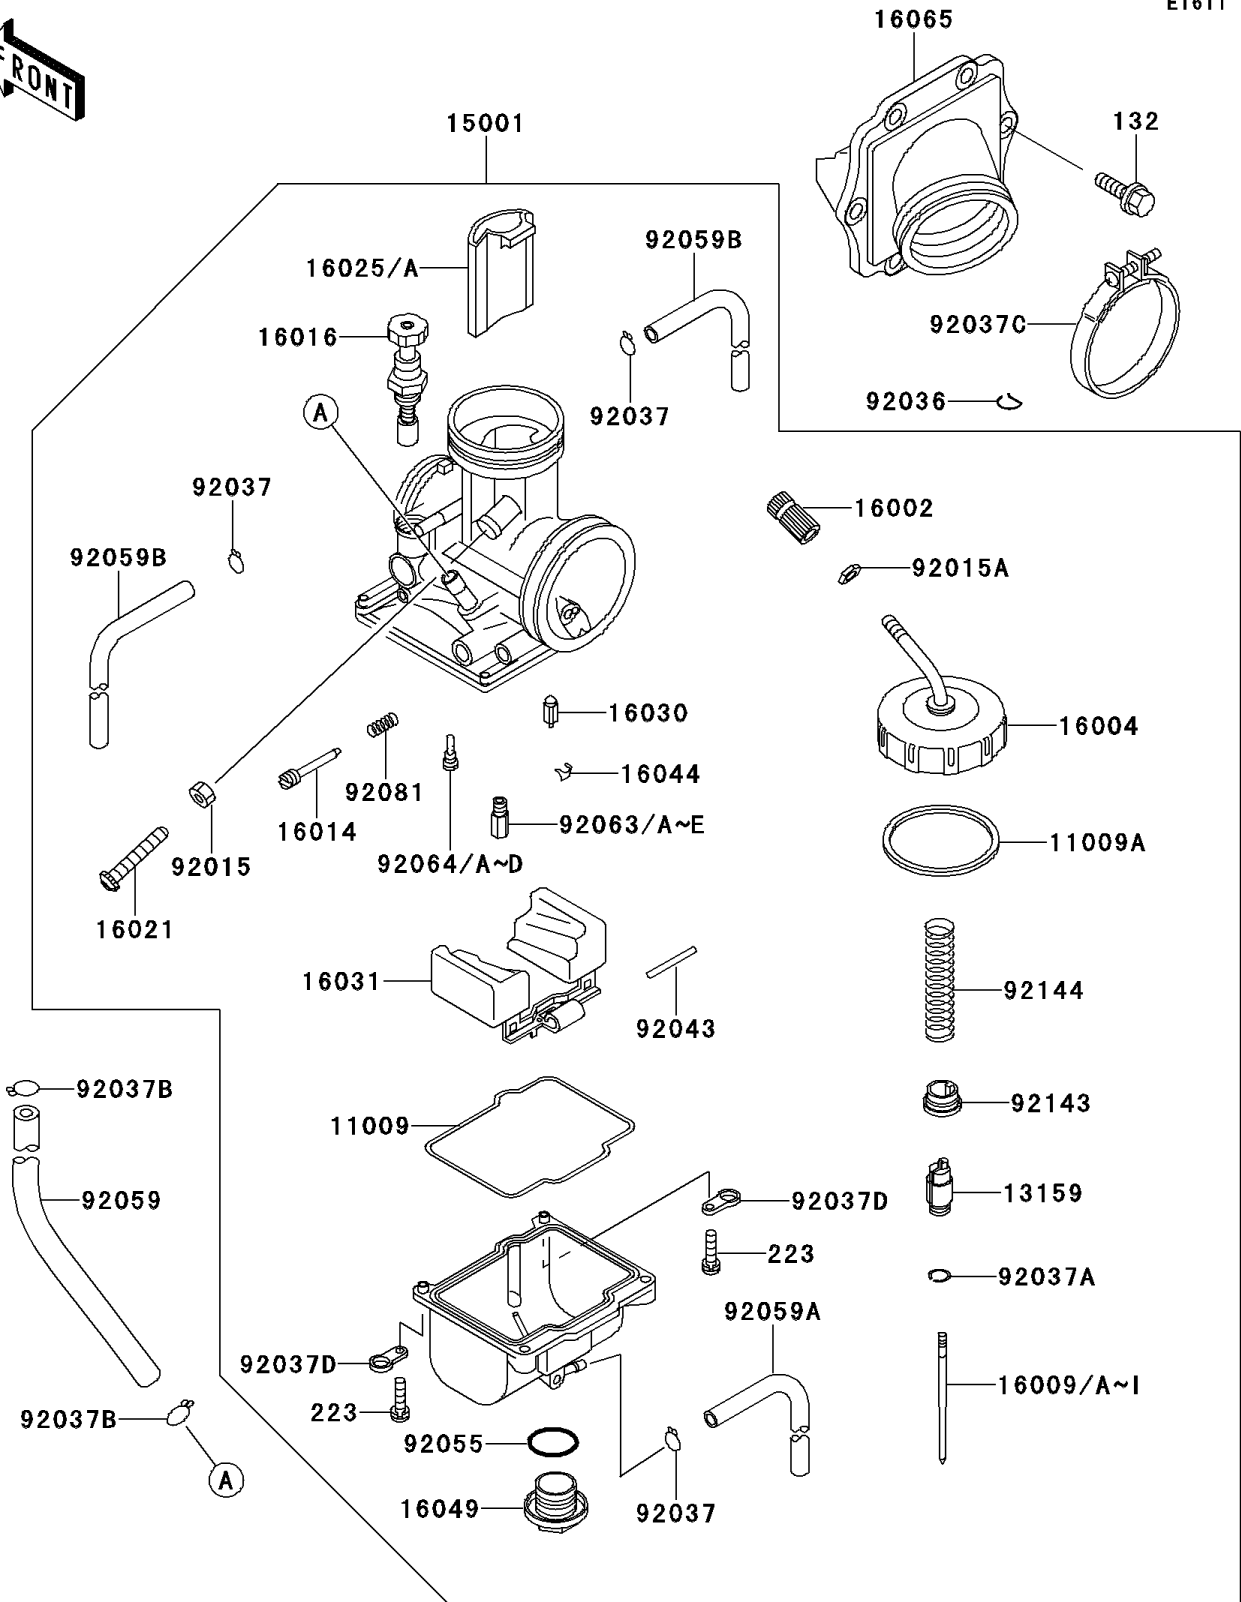

1993 KX250 PARTS DIAGRAM

Carburetor

E1611