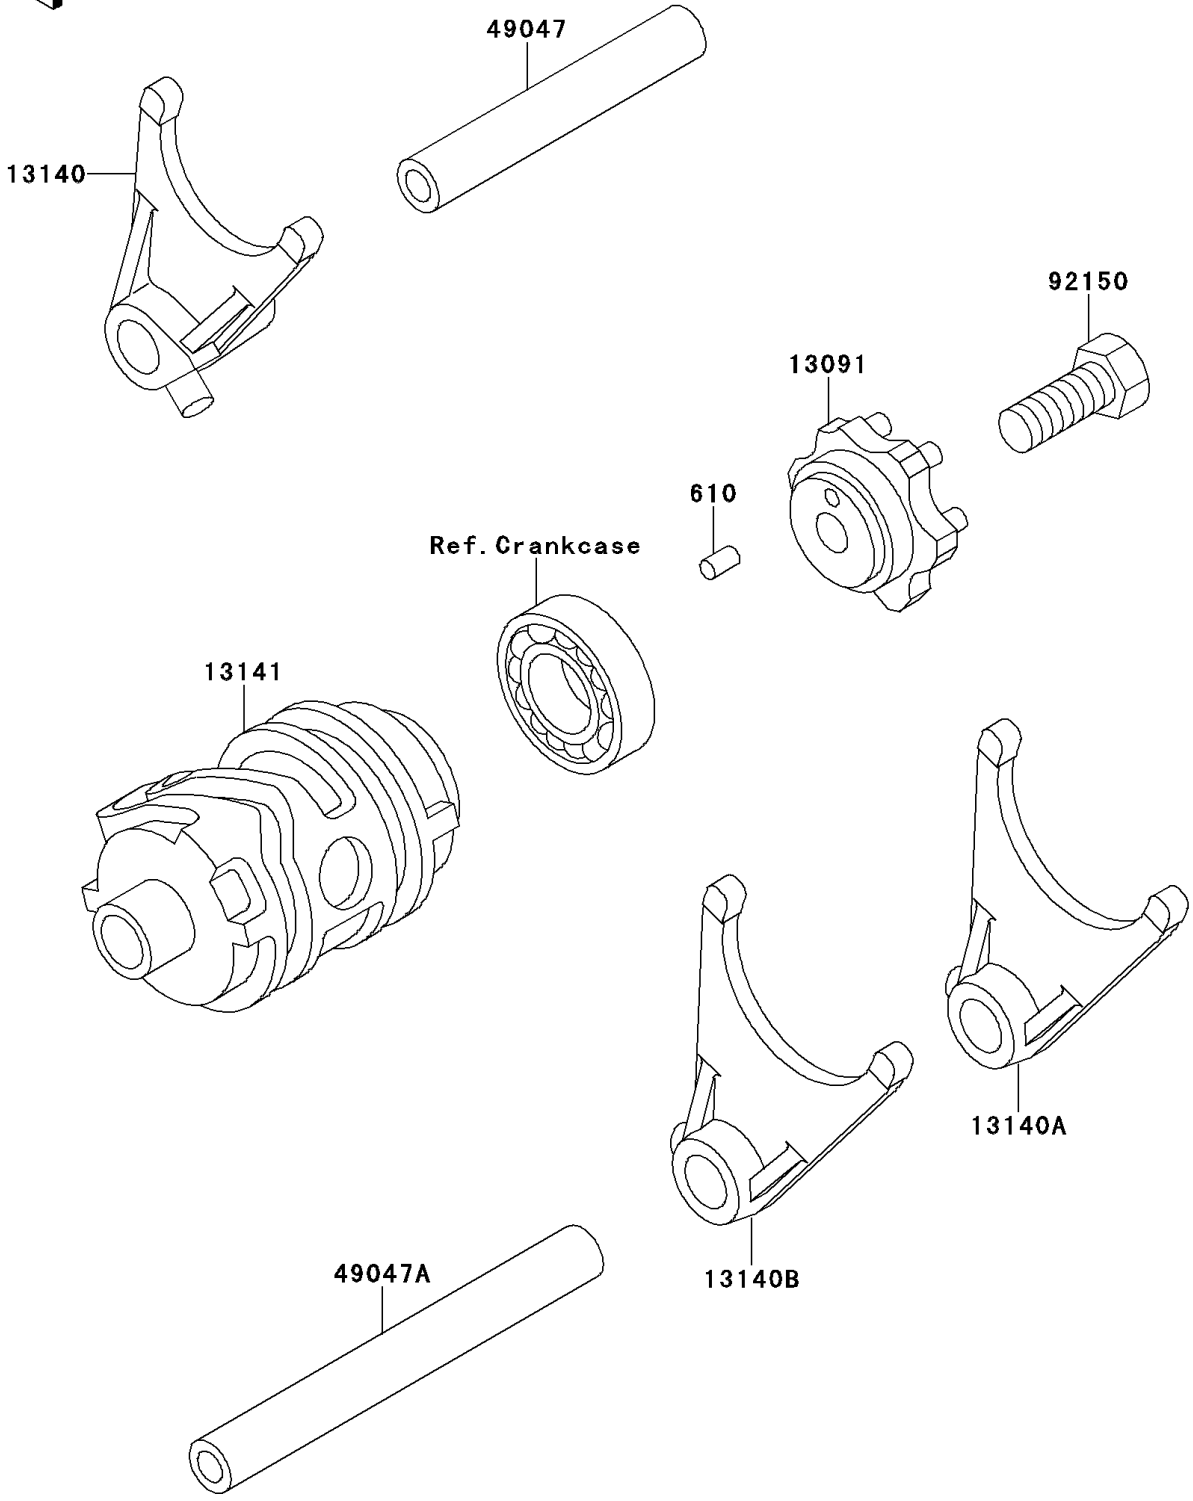

1993 KX250 PARTS DIAGRAM

Change Drum/Shift Fork

E1362

1993 KX250 PARTS LIST

Change Drum/Shift Fork

ITEM NAME	PART NUMBER	QUANTITY
HOLDER,CHANGE DRUM (Ref # 13091)	13091-1555	1
FORK-SHIFT,4TH&TOP (Ref # 13140)	13140-1203	1
FORK-SHIFT (Ref # 13140A)	13140-1204	1
FORK-SHIFT,2ND&3RD (Ref # 13140B)	13140-1205	1
DRUM-CHANGE (Ref # 13141)	13141-1174	1
ROD-SHIFT,5.9X10X64.5 (Ref # 49047)	49047-1063	1
ROD-SHIFT,5.9X10X90 (Ref # 49047A)	49047-1080	1
ROLLER,4X8 (Ref # 610)	610A0408	1
BOLT,8X18 (Ref # 92150)	92150-1490	1