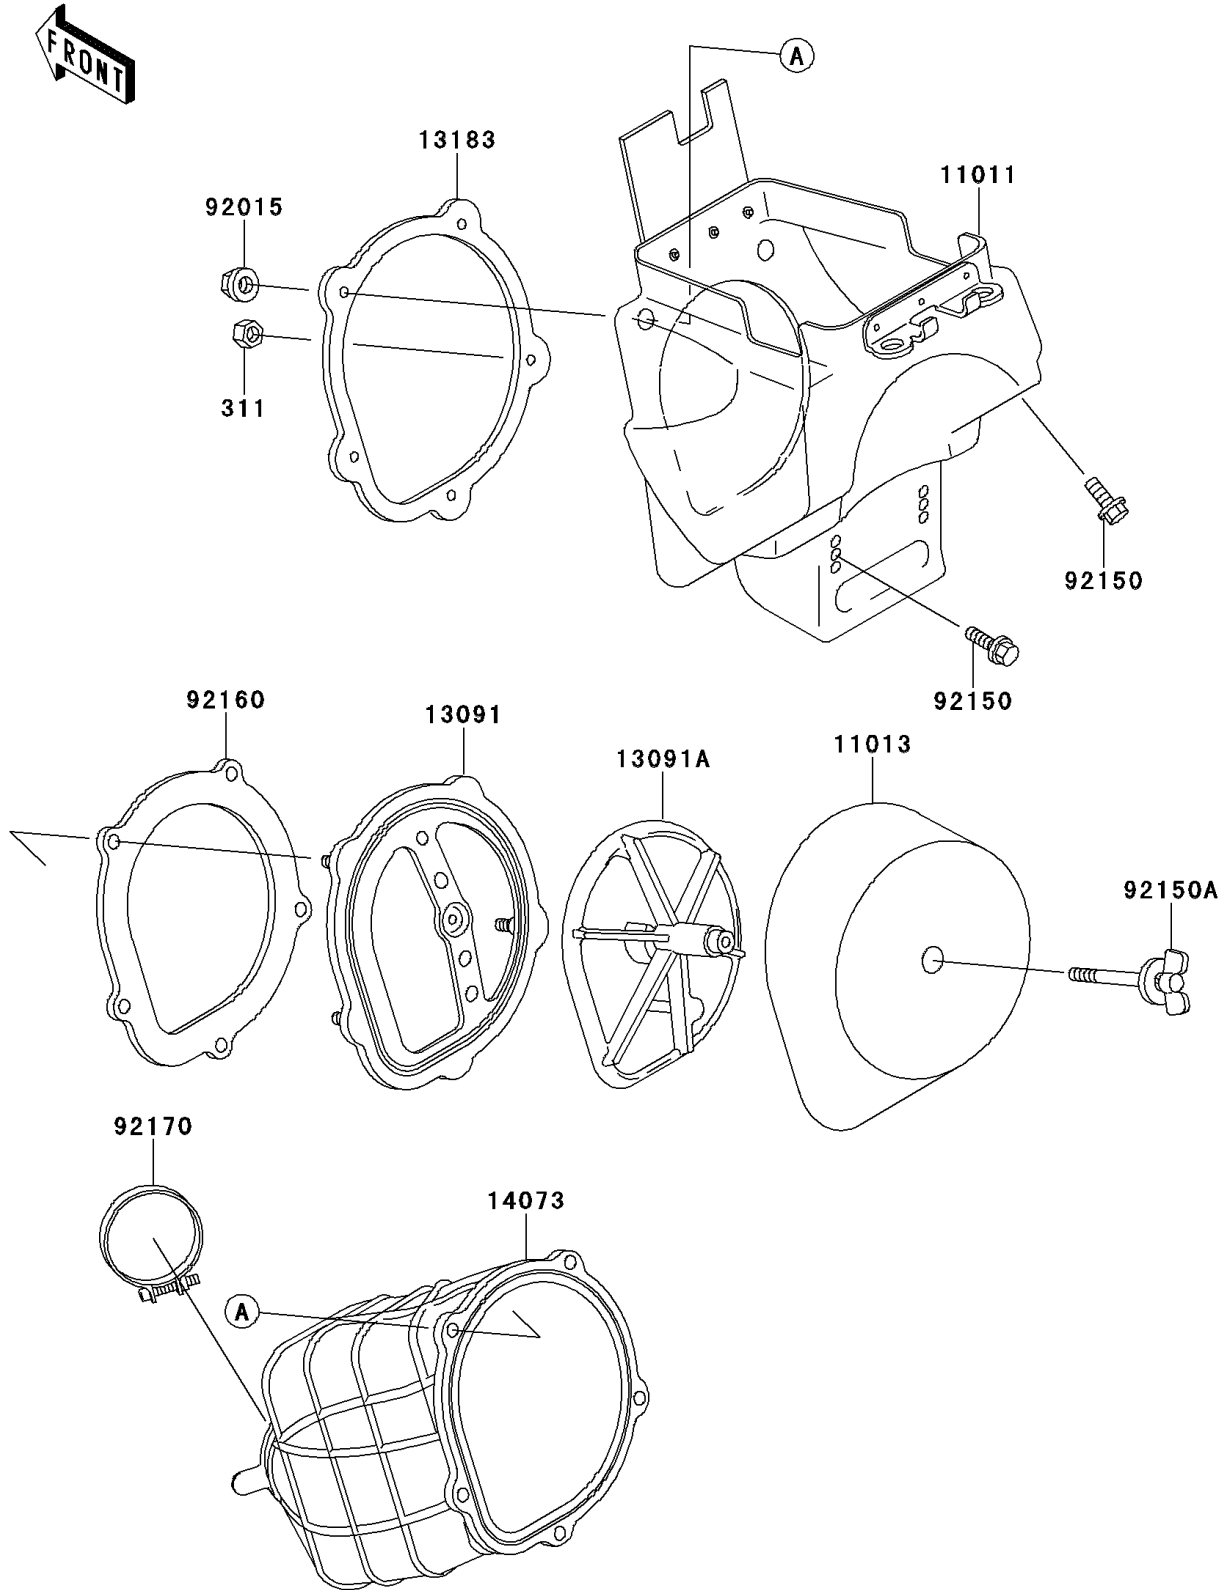

1993 KX250 PARTS DIAGRAM

Air Filter

E1130

1993 KX250 PARTS LIST

Air Filter

ITEM NAME	PART NUMBER	QUANTITY
CASE-AIR FILTER (Ref # 11011)	11011-1370	1
ELEMENT-AIR FILTER (Ref # 11013)	11013-1219	1
HOLDER,AIR FILTER (Ref # 13091)	13091-1784	1
HOLDER,ELEMENT (Ref # 13091A)	13091-1785	1
PLATE,DUCT FITTING (Ref # 13183)	13183-1788	1
DUCT,AIR FILTER (Ref # 14073)	14073-1570	1
NUT-HEX (Ref # 311)	311H0500	1
NUT,FLANGED,5MM (Ref # 92015)	92015-1259	4
BOLT,FLANGED,6X16 (Ref # 92150)	92150-1506	4
BOLT,WING (Ref # 92150A)	92150-1565	1
DAMPER,DUCT SEAL (Ref # 92160)	92160-1331	1
CLAMP,AIR FILTER (Ref # 92170)	92170-1299	1