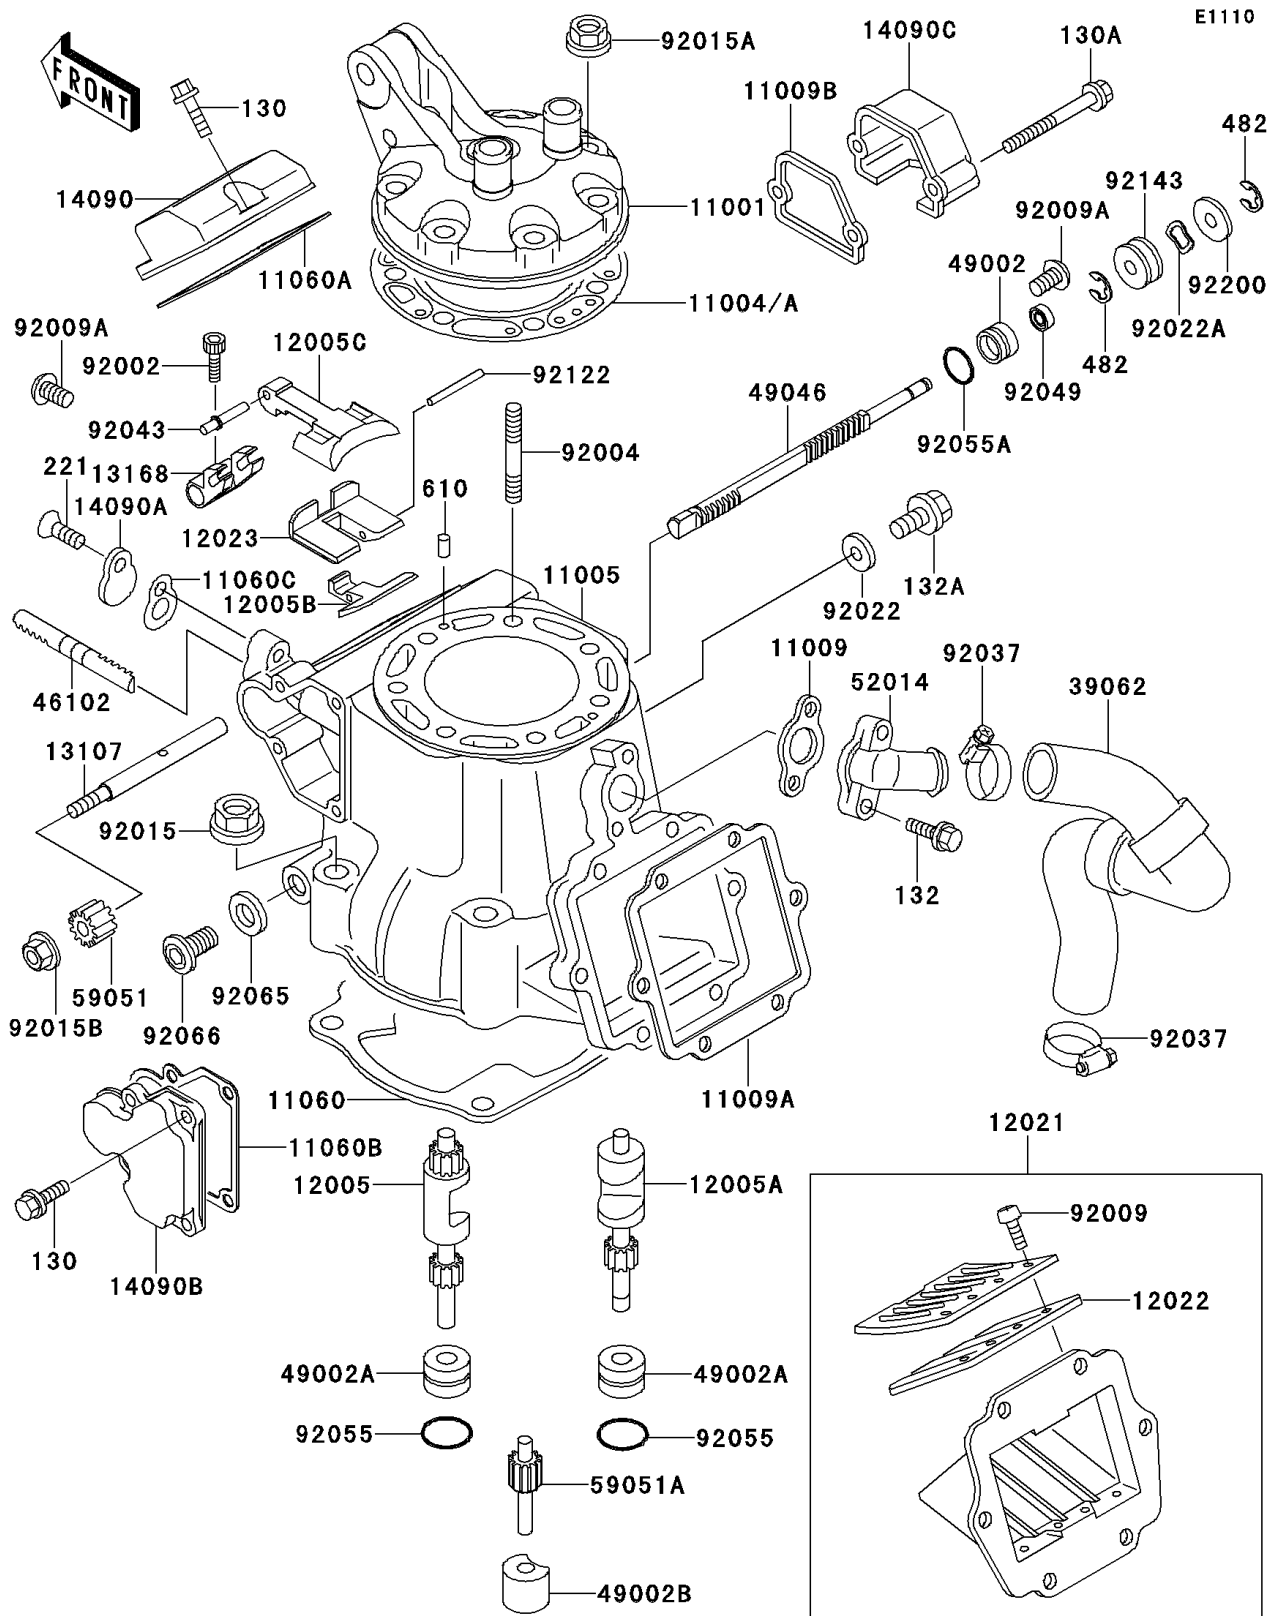

1993 KX250 PARTS DIAGRAM

Cylinder Head/Cylinder