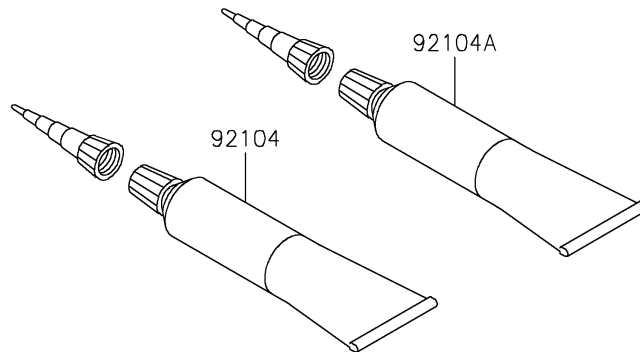

# 2016 Ninja ZX-6R ABS PARTS DIAGRAM

Owner's Tools

F2810

### Owner's Tools

ITEM NAME	PART NUMBER	QUANTITY
TOOL-KIT (Ref # 56007)	56007-0115	1
BAG,TOOL (Ref # 56008)	56008-0036	1
GASKET-LIQUID,TB1211F,CLEAR (Ref # 92104)	92104-0004	1
GASKET-LIQUID,TB1216B,BLACK (Ref # 92104A)	92104-1064	1
GRIP-SCREW DRIVER (Ref # 92106)	92106-0004	1
TOOL-DRIVER,#2PHILLIPS&SLOT (Ref # 92107)	92107-0019	1
TOOL-WRENCH,OPEN END,10X12 (Ref # 92110)	92110-0564	1
TOOL-WRENCH,ALLEN,5MM (Ref # 92110A)	92110-0566	1
TOOL-WRENCH,ALLEN,4MM (Ref # 92110B)	92110-0567	1
TOOL-WRENCH,BOX END,32MM (Ref # 92110C)	92110-0568	1
TOOL-BAR,WRENCH (Ref # 92111)	92111-0008	1
TOOL-PLIERS (Ref # 92112)	92112-0007	1
TOOL-WRENCH,ALLEN,6MM (Ref # 92127)	92127-003	1