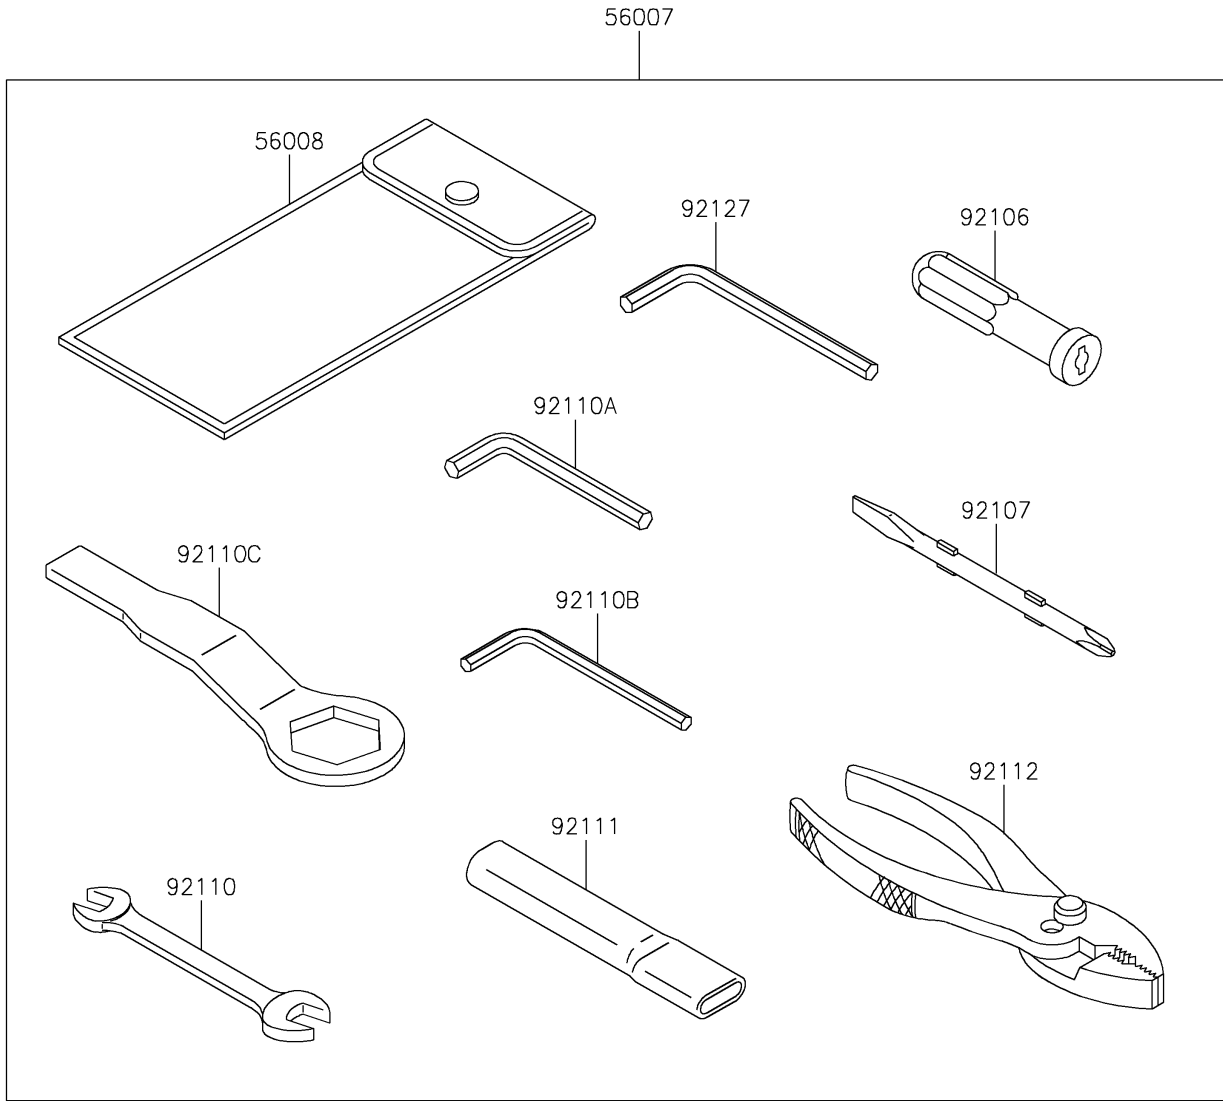

# 2016 Ninja ZX-6R ABS PARTS DIAGRAM

Owner's Tools

F2810

## 2016 Ninja ZX-6R ABS PARTS LIST

### Owner's Tools

ITEM NAME	PART NUMBER	QUANTITY
TOOL-KIT (Ref # 56007)	56007-0115	1
BAG,TOOL (Ref # 56008)	56008-0036	1
GASKET-LIQUID,TB1211F,CLEAR (Ref # 92104)	92104-0004	1
GASKET-LIQUID,TB1216B,BLACK (Ref # 92104A)	92104-1064	1
GRIP-SCREW DRIVER (Ref # 92106)	92106-0004	1
TOOL-DRIVER,#2PHILLIPS&SLOT (Ref # 92107)	92107-0019	1
TOOL-WRENCH,OPEN END,10X12 (Ref # 92110)	92110-0564	1
TOOL-WRENCH,ALLEN,5MM (Ref # 92110A)	92110-0566	1
TOOL-WRENCH,ALLEN,4MM (Ref # 92110B)	92110-0567	1
TOOL-WRENCH,BOX END,32MM (Ref # 92110C)	92110-0568	1
TOOL-BAR,WRENCH (Ref # 92111)	92111-0008	1
TOOL-PLIERS (Ref # 92112)	92112-0007	1
TOOL-WRENCH,ALLEN,6MM (Ref # 92127)	92127-003	1