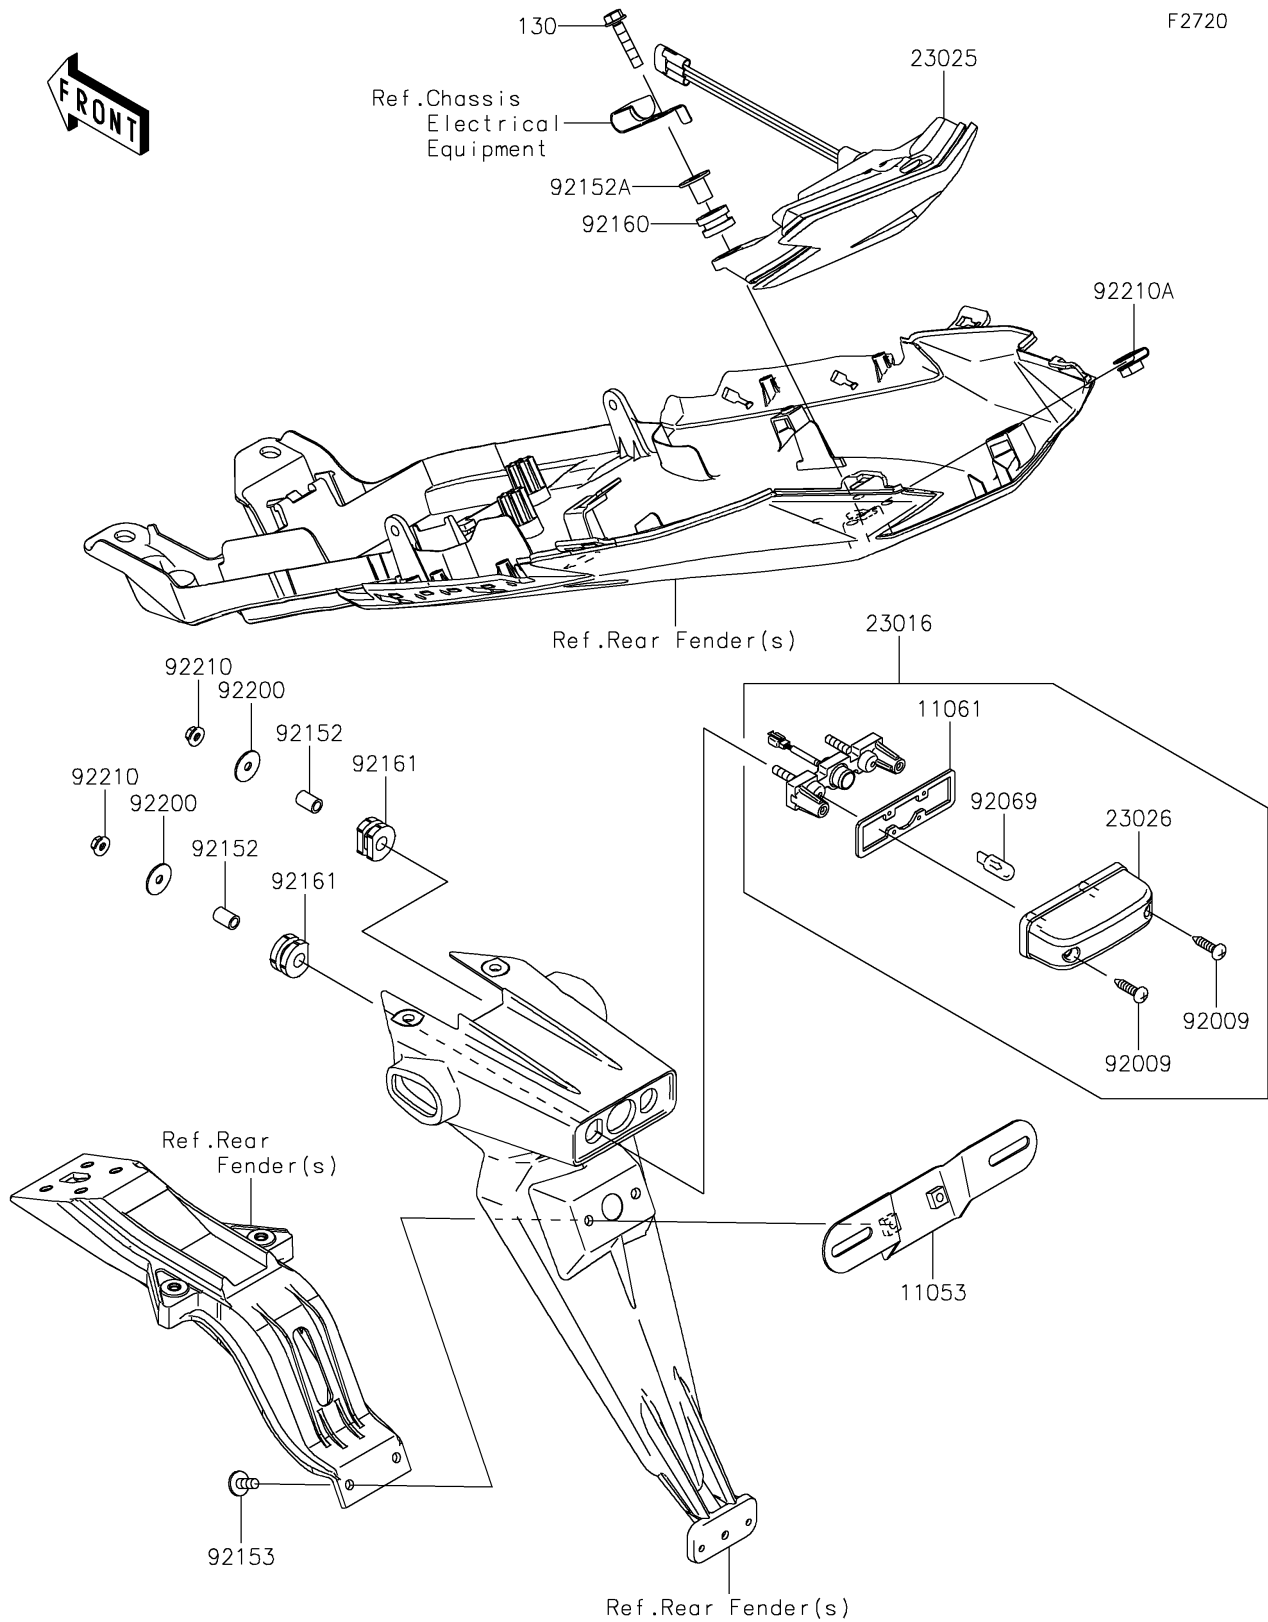

## 2017 Ninja ZX-6R ABS KRT Edition PARTS DIAGRAM

Taillight(s)

## 2017 Ninja ZX-6R ABS KRT Edition PARTS LIST

Taillight(s)

ITEM NAME	PART NUMBER	QUANTITY
BRACKET,LICENSE (Ref # 11053)	11053-0400	1
GASKET,LICENSE LAMP (Ref # 11061)	11061-0329	1
BOLT-FLANGED,6X30 (Ref # 130)	130BB0630	1
LAMP-ASSY,LICENSE (Ref # 23016)	23016-0020	1
LAMP-TAIL,LED (Ref # 23025)	23025-0345	1
LENS,LICENSE LAMP (Ref # 23026)	23026-0014	1
SCREW,TAPPING,4X16 (Ref # 92009)	92009-1605	1
BULB,12V 5W (Ref # 92069)	92069-1016	1
COLLAR,6X9X13.3 (Ref # 92152)	92152-0617	1
COLLAR (Ref # 92152A)	92152-0703	1
BOLT,SOCKET,6X14 (Ref # 92153)	92153-1446	1
DAMPER,10X20X12 (Ref # 92160)	92160-1167	1
DAMPER (Ref # 92161)	92161-0776	1
WASHER,5.5X20X1.2 (Ref # 92200)	92200-0284	1
NUT,FLANGED,5MM (Ref # 92210)	92210-0007	1
NUT,6MM (Ref # 92210A)	92210-0277	1