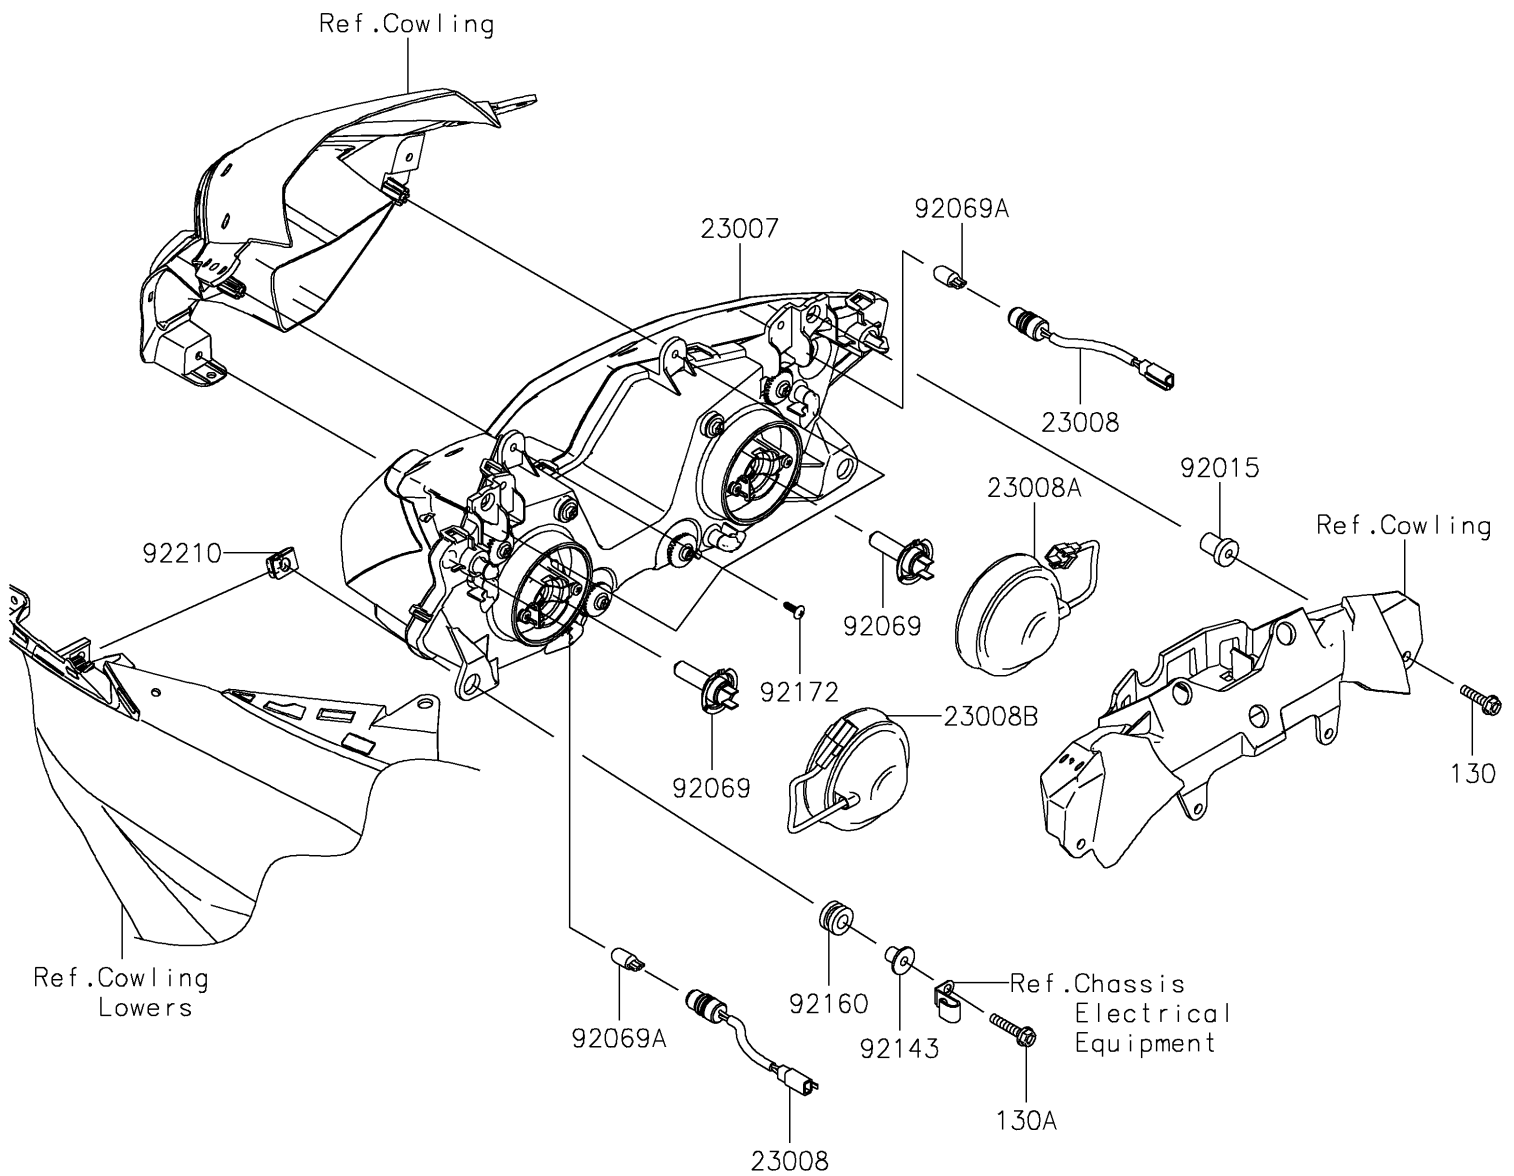

2017 Ninja ZX-6R ABS KRT Edition PARTS DIAGRAM

Headlight(s)

F2710

2017 Ninja ZX-6R ABS KRT Edition PARTS LIST

Headlight(s)

| ITEM NAME | PART NUMBER | QUANTITY |
|------------------------------------|-------------|----------|
| BOLT-FLANGED,6X25 (Ref # 130) | 130BB0625 | 1 |
| BOLT-FLANGED,6X30 (Ref # 130A) | 130BB0630 | 1 |
| LENS-COMP,HEAD LAMP (Ref # 23007) | 23007-0185 | 1 |
| SOCKET-ASSY (Ref # 23008) | 23008-0131 | 1 |
| SOCKET-ASSY,LO BEAM (Ref # 23008A) | 23008-0135 | 1 |
| SOCKET-ASSY,HI BEAM (Ref # 23008B) | 23008-0136 | 1 |
| NUT,RUBBER,6MM (Ref # 92015) | 92015-1692 | 1 |
| BULB,12V 55W,H7 (Ref # 92069) | 92069-0053 | 1 |
| BULB,12V 5W (Ref # 92069A) | 92069-1016 | 1 |
| COLLAR (Ref # 92143) | 92143-1353 | 1 |
| DAMPER,10X20X12 (Ref # 92160) | 92160-1167 | 1 |
| SCREW,TAPPING,5X16 (Ref # 92172) | 92172-0175 | 1 |
| NUT (Ref # 92210) | 92210-0130 | 1 |