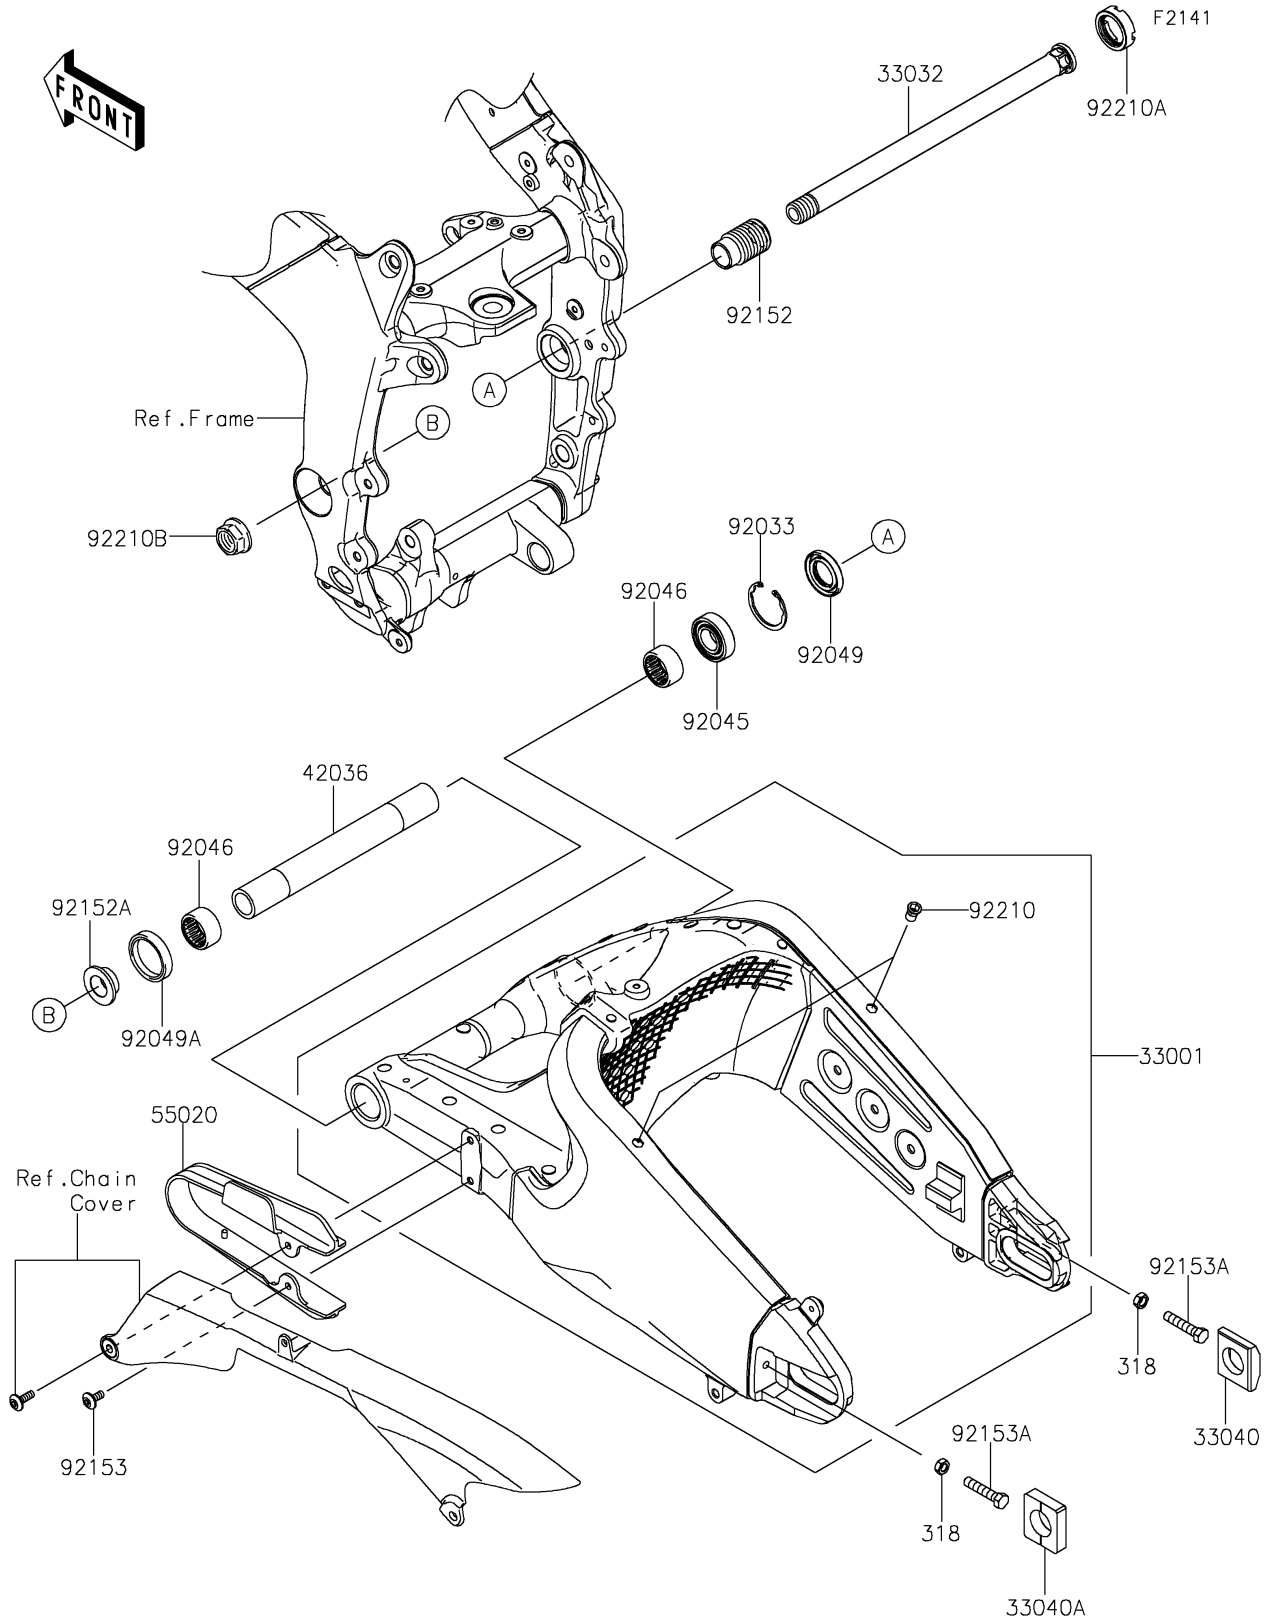

2016 Ninja ZX-6R ABS PARTS DIAGRAM

Swingarm

2016 Ninja ZX-6R ABS PARTS LIST

Swingarm

ITEM NAME	PART NUMBER	QUANTITY
NUT-HEX-SMALL (Ref # 318)	318BB0800	2
ARM-COMP-SWING (Ref # 33001)	33001-0584	1
SHAFT-SWING ARM (Ref # 33032)	33032-0044	1
ADJUSTER-CHAIN,RH (Ref # 33040)	33040-0027	1
ADJUSTER-CHAIN,LH (Ref # 33040A)	33040-1114	1
SLEEVE,SWING ARM PIVOT,L=226 (Ref # 42036)	42036-1341	1
GUARD,CHAIN (Ref # 55020)	55020-0384	1
RING-SNAP,42MM (Ref # 92033)	92033-1041	1
BEARING-BALL,6004UL11 (Ref # 92045)	92045-0017	1
BEARING-NEEDLE,7E-HVS 28X34X17 (Ref # 92046)	92046-0008	2
SEAL-OIL,MHSA25X42X6 (Ref # 92049)	92049-1314	1
SEAL-OIL,MHSA25X34X7 (Ref # 92049A)	92049-1352	1
COLLAR,SWING ARM,L=47 (Ref # 92152)	92152-0154	1
COLLAR,SWING ARM,L=12.5 (Ref # 92152A)	92152-1234	1
BOLT,SOCKET,6X14 (Ref # 92153)	92153-0422	1
BOLT,8X40 (Ref # 92153A)	92153-0736	2
NUT,6MM (Ref # 92210)	92210-0099	2
NUT,30MM (Ref # 92210A)	92210-0134	1
NUT,FLANGED,20MM (Ref # 92210B)	92210-0320	1