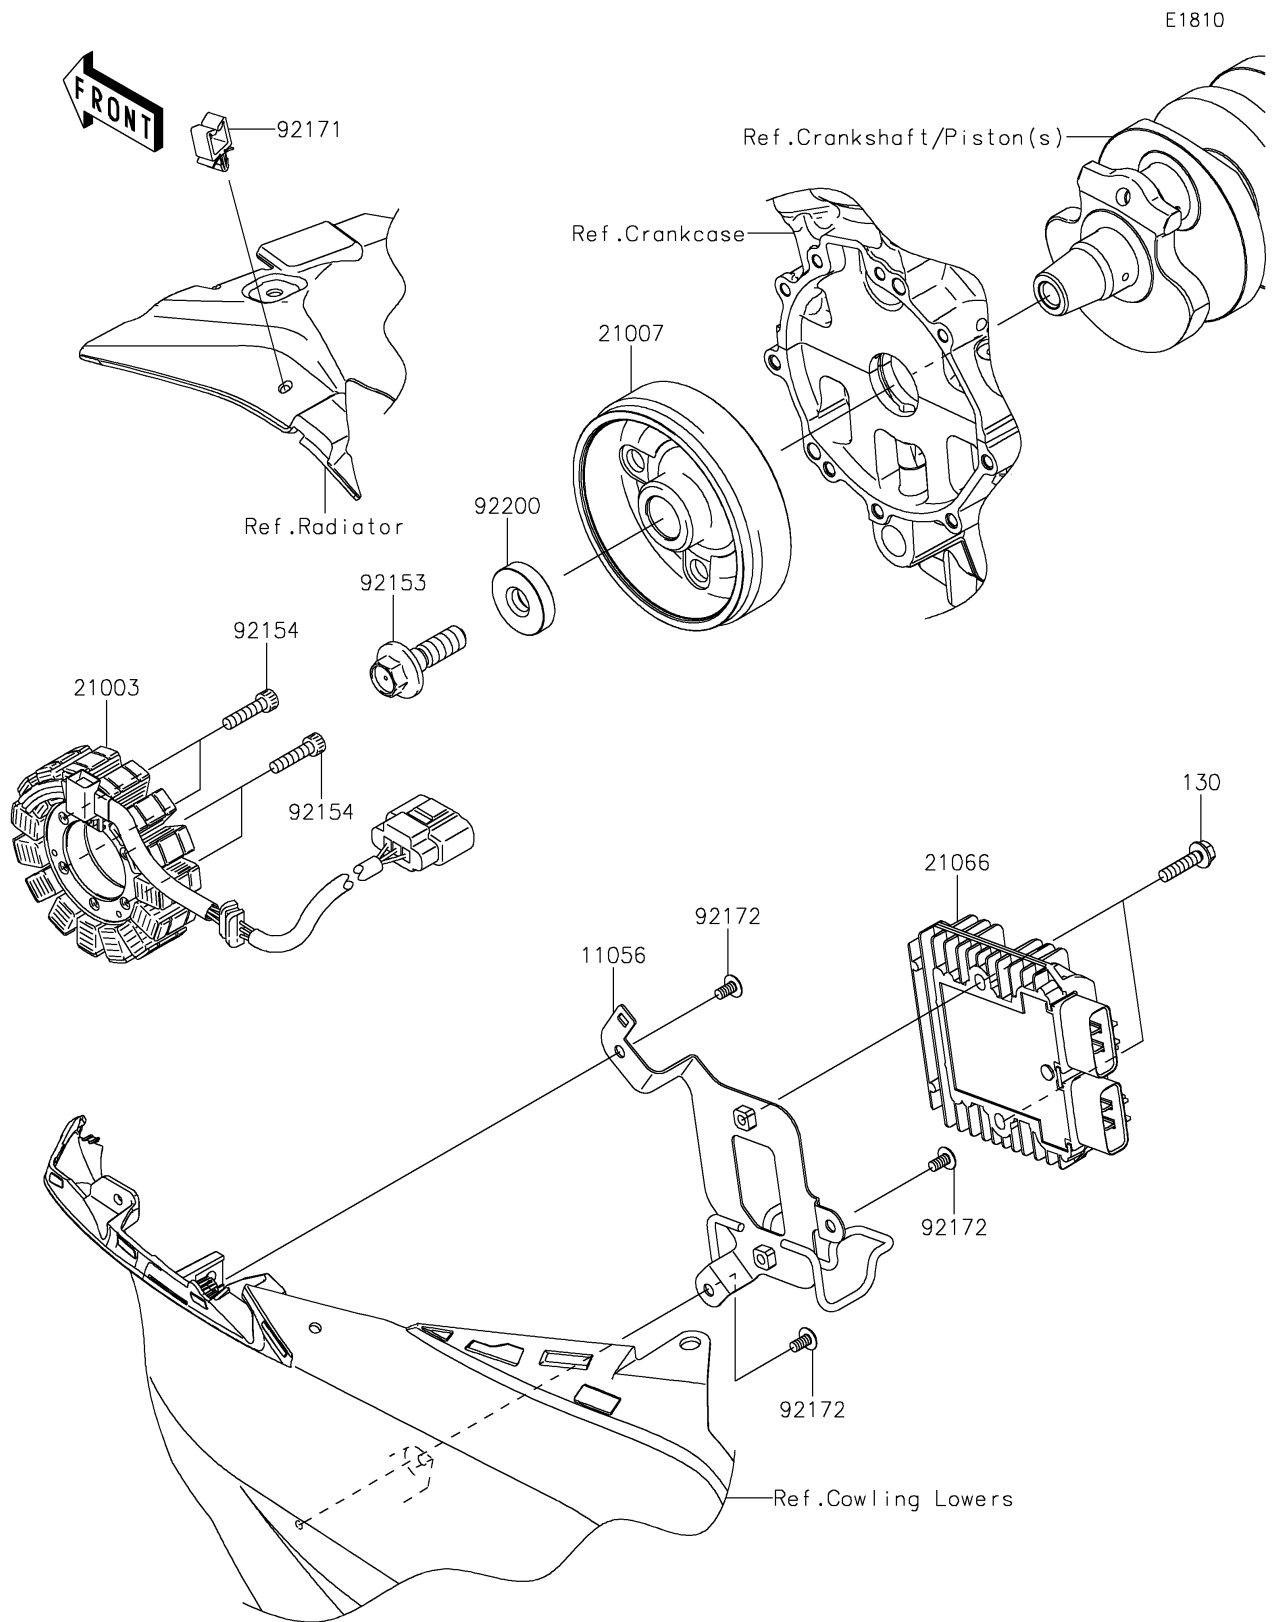

## 2017 Ninja ZX-6R ABS KRT Edition PARTS DIAGRAM

Generator

## 2017 Ninja ZX-6R ABS KRT Edition PARTS LIST

Generator

ITEM NAME	PART NUMBER	QUANTITY
BRACKET,REGULATOR (Ref # 11056)	11056-2283	1
BOLT-FLANGED,6X25 (Ref # 130)	130BA0625	1
STATOR (Ref # 21003)	21003-0107	1
ROTOR (Ref # 21007)	21007-0123	1
REGULATOR-VOLTAGE (Ref # 21066)	21066-0730	1
BOLT,12X40 (Ref # 92153)	92153-1855	1
BOLT,SOCKET,6X25 (Ref # 92154)	92154-0477	1
CLAMP (Ref # 92171)	92171-0290	1
SCREW,TAPPING,5X10 (Ref # 92172)	92172-0262	1
WASHER,12X36X8 (Ref # 92200)	92200-1249	1