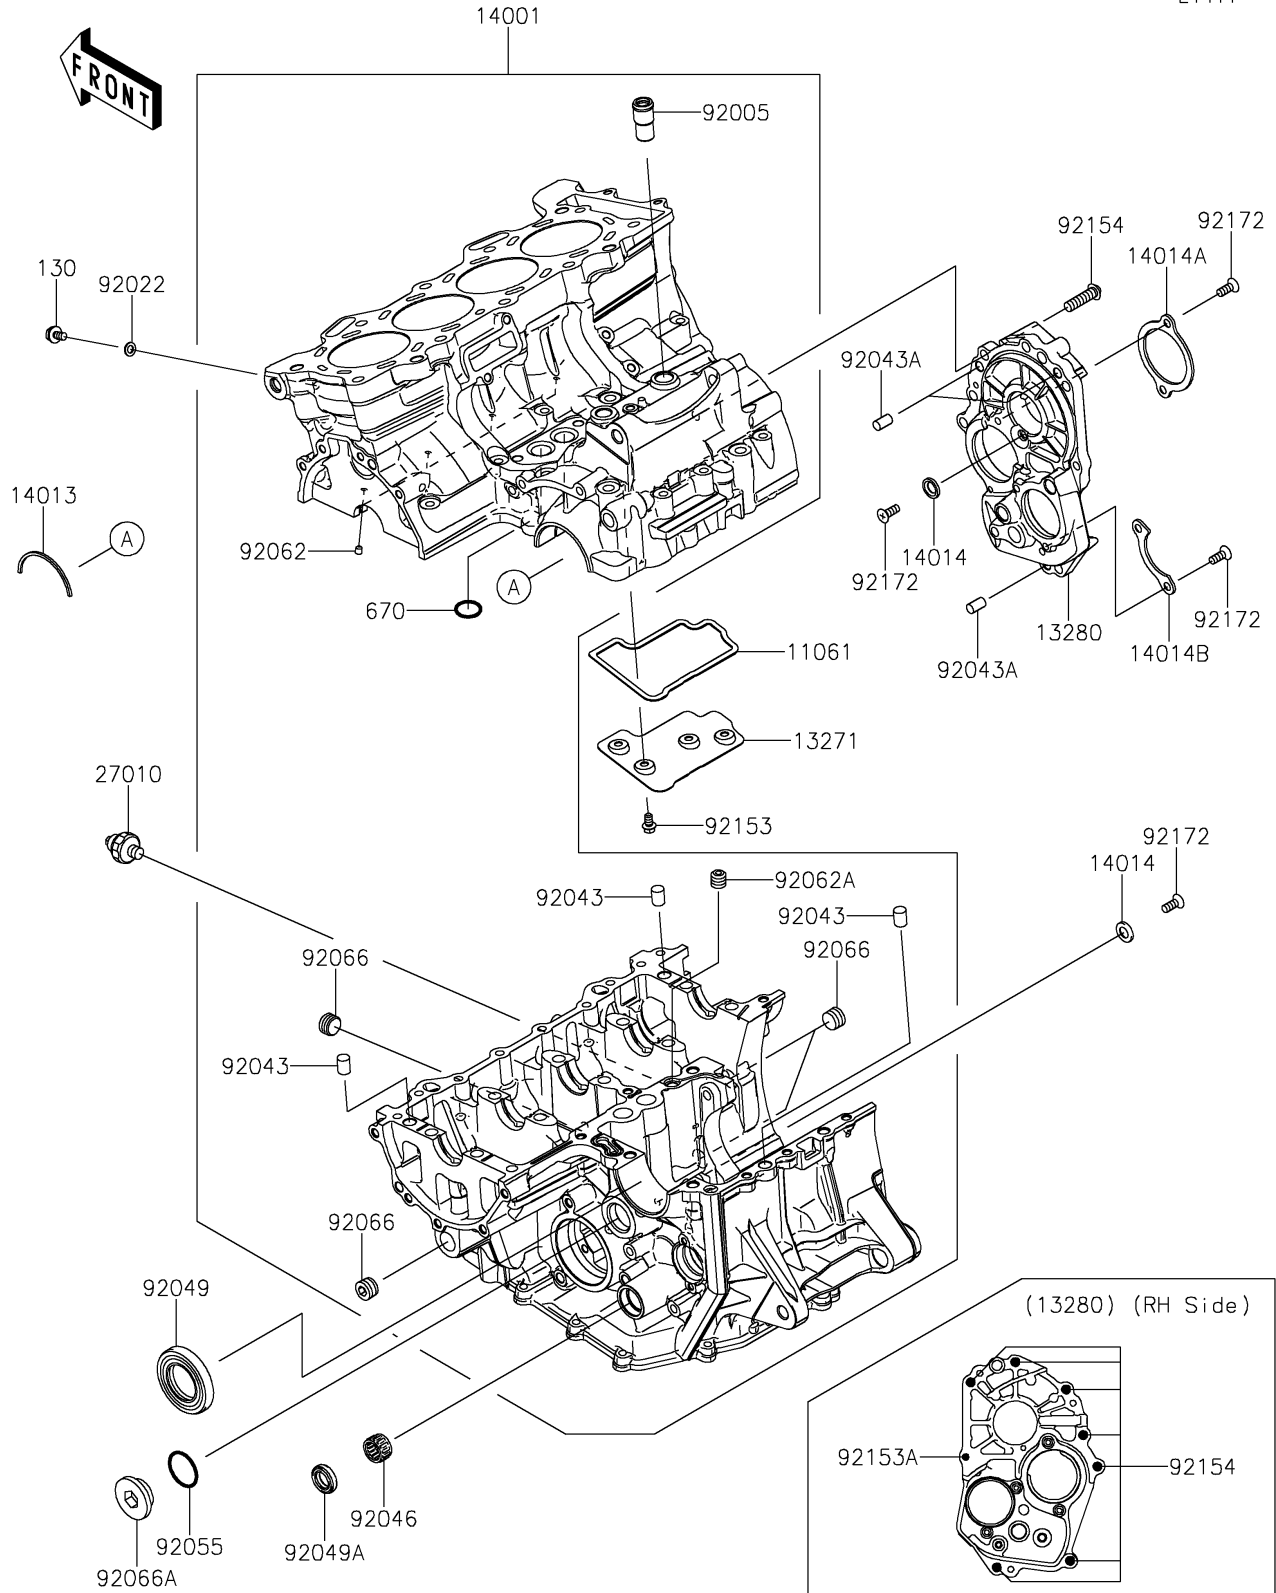

## 2017 Ninja ZX-6R ABS KRT Edition PARTS DIAGRAM

Crankcase

E1411

## 2017 Ninja ZX-6R ABS KRT Edition PARTS LIST

### Crankcase

ITEM NAME	PART NUMBER	QUANTITY
GASKET,BREATHER ROOM (Ref # 11061)	11061-0291	1
BOLT-FLANGED,6X10 (Ref # 130)	130BD0610	1
PLATE,BREATHER ROOM (Ref # 13271)	13271-0795	1
HOLDER,TRANSMISSION (Ref # 13280)	13280-0305	1
SET-CRANKCASE (Ref # 14001)	14001-0611	1
RING-POSITION (Ref # 14013)	14013-1051	1
PLATE-POSITION,9.5X17X2.3 (Ref # 14014)	14014-0019	1
PLATE-POSITION (Ref # 14014A)	14014-0029	1
PLATE-POSITION (Ref # 14014B)	14014-0030	1
SWITCH,OIL PRESSURE (Ref # 27010)	27010-1313	1
O RING,18MM (Ref # 670)	670D2018	1
FITTING,BREATHER (Ref # 92005)	92005-1238	1
WASHER,6.2X11X1 (Ref # 92022)	92022-304	1
PIN,10X14 (Ref # 92043)	92043-1506	1
PIN,8X14 (Ref # 92043A)	92043-1567	1
BEARING-NEEDLE,HK1412FM (Ref # 92046)	92046-0043	1
SEAL-OIL,TC32578 (Ref # 92049)	92049-1474	1
SEAL-OIL,TC14245 (Ref # 92049A)	92049-1520	1
RING-O,27.7X2.4 (Ref # 92055)	92055-091	1
NOZZLE (Ref # 92062)	92062-0019	1
NOZZLE (Ref # 92062A)	92062-1056	1
PLUG,PT3/8X10 (Ref # 92066)	92066-0003	1
PLUG,25X8 (Ref # 92066A)	92066-1161	1
BOLT,6X10 (Ref # 92153)	92153-0381	1
BOLT,TORX,6X25 (Ref # 92153A)	92153-1640	1
BOLT,TORX,8X28 (Ref # 92154)	92154-0415	1
SCREW,6X16 (Ref # 92172)	92172-0090	1