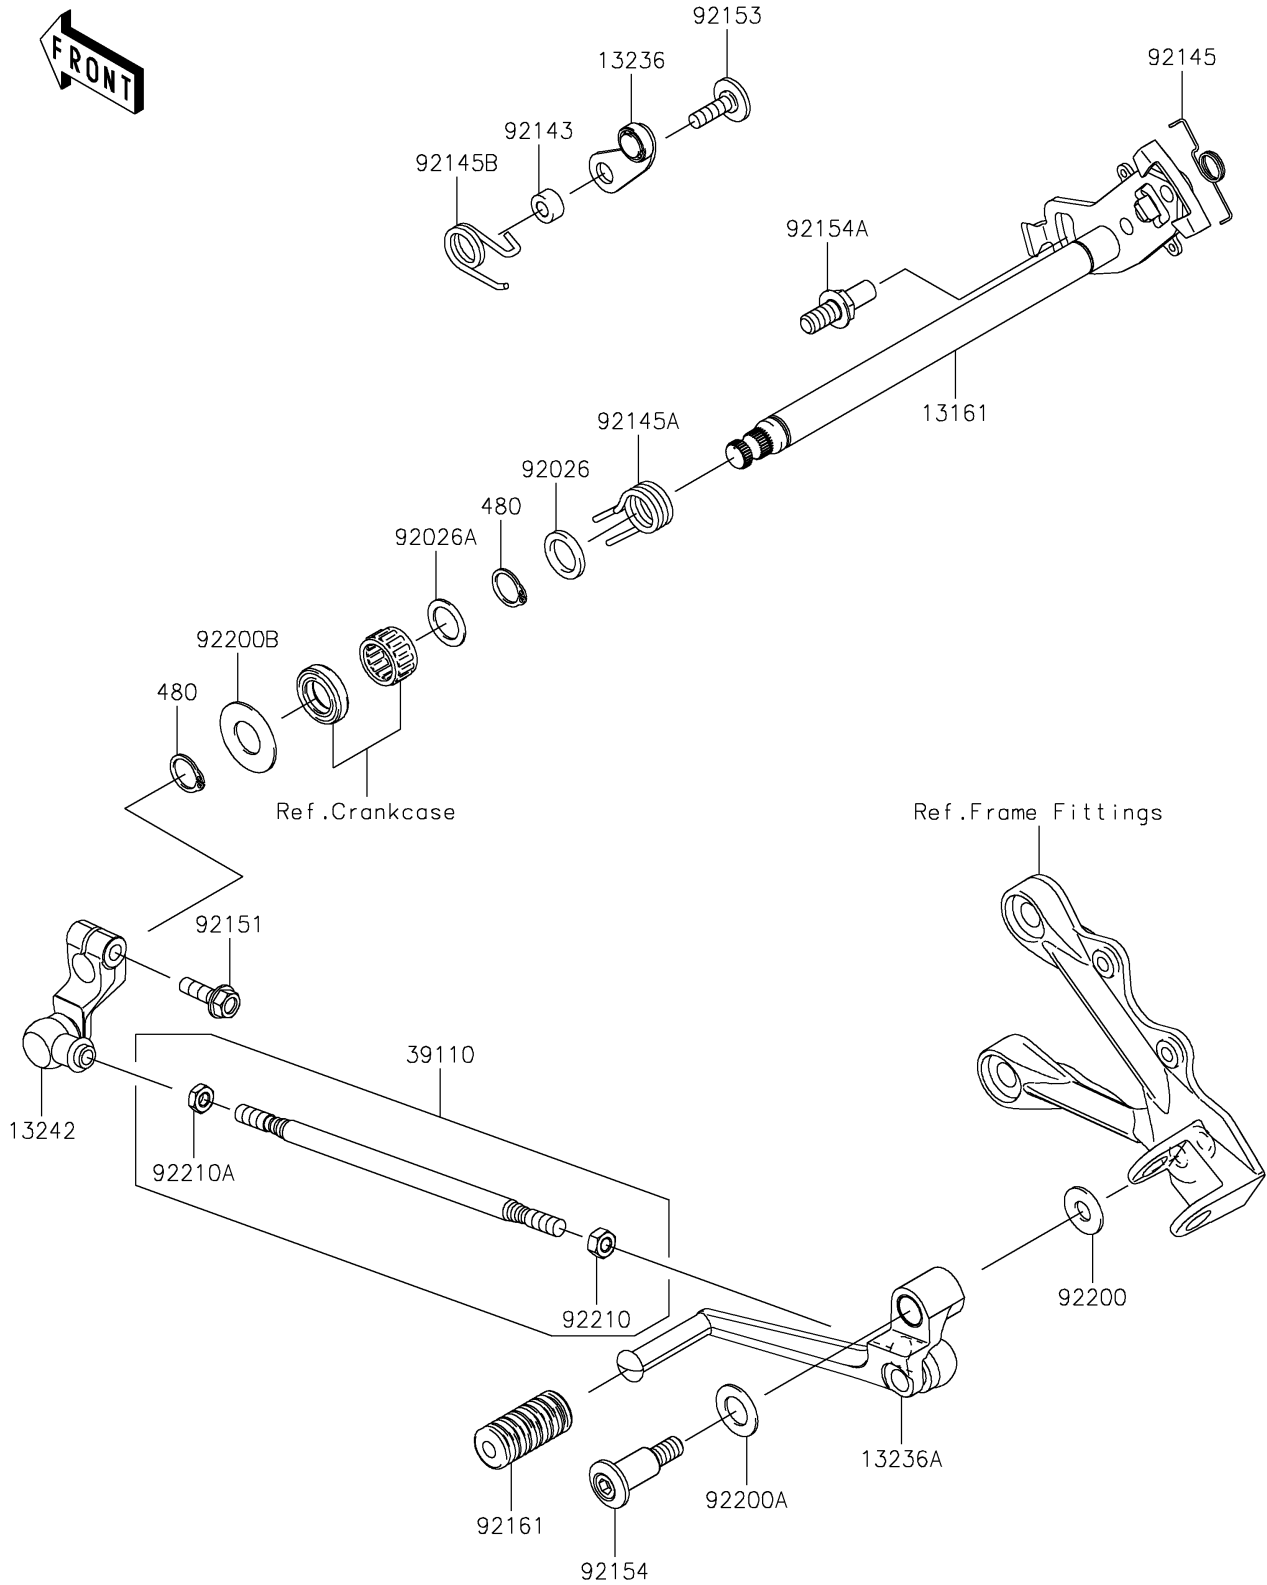

# 2016 Ninja ZX-6R ABS PARTS DIAGRAM

## Gear Change Mechanism

E1370

## 2016 Ninja ZX-6R ABS PARTS LIST

### Gear Change Mechanism

ITEM NAME	PART NUMBER	QUANTITY
LEVER-COMP-CHANGE SHAFT (Ref # 13161)	13161-0054	1
LEVER-COMP,POSITION (Ref # 13236)	13236-0114	1
LEVER-COMP,CHANGE PEDAL (Ref # 13236A)	13236-0723	1
LEVER-ASSY-CHANGE (Ref # 13242)	13242-0093	1
ROD-ASSY-TIE (Ref # 39110)	39110-0021	1
CIRCLIP-TYPE-C,14MM (Ref # 480)	480J1400	2
SPACER,14X20X2.3 (Ref # 92026)	92026-0107	1
SPACER,14X20X1.0 (Ref # 92026A)	92026-1534	1
COLLAR (Ref # 92143)	92143-1595	1
SPRING (Ref # 92145)	92145-0414	1
SPRING,RETURN (Ref # 92145A)	92145-0415	1
SPRING,DRUM POSITION (Ref # 92145B)	92145-0717	1
BOLT,FLANGED,6X20 (Ref # 92151)	92151-1226	1
BOLT,6X20 (Ref # 92153)	92153-1505	1
BOLT,SOCKET,8X37 (Ref # 92154)	92154-0109	1
BOLT,RETURN SPRING (Ref # 92154A)	92154-1838	1
DAMPER,CHANGE PEDAL (Ref # 92161)	92161-1300	1
WASHER,8.5X20X1.5 (Ref # 92200)	92200-0198	1
WASHER,12.5X22X1.2 (Ref # 92200A)	92200-0199	1
WASHER (Ref # 92200B)	92200-0265	1
NUT,6MM (Ref # 92210)	92210-1100	1
NUT,LEFT HANDED,6MM (Ref # 92210A)	92210-1101	1