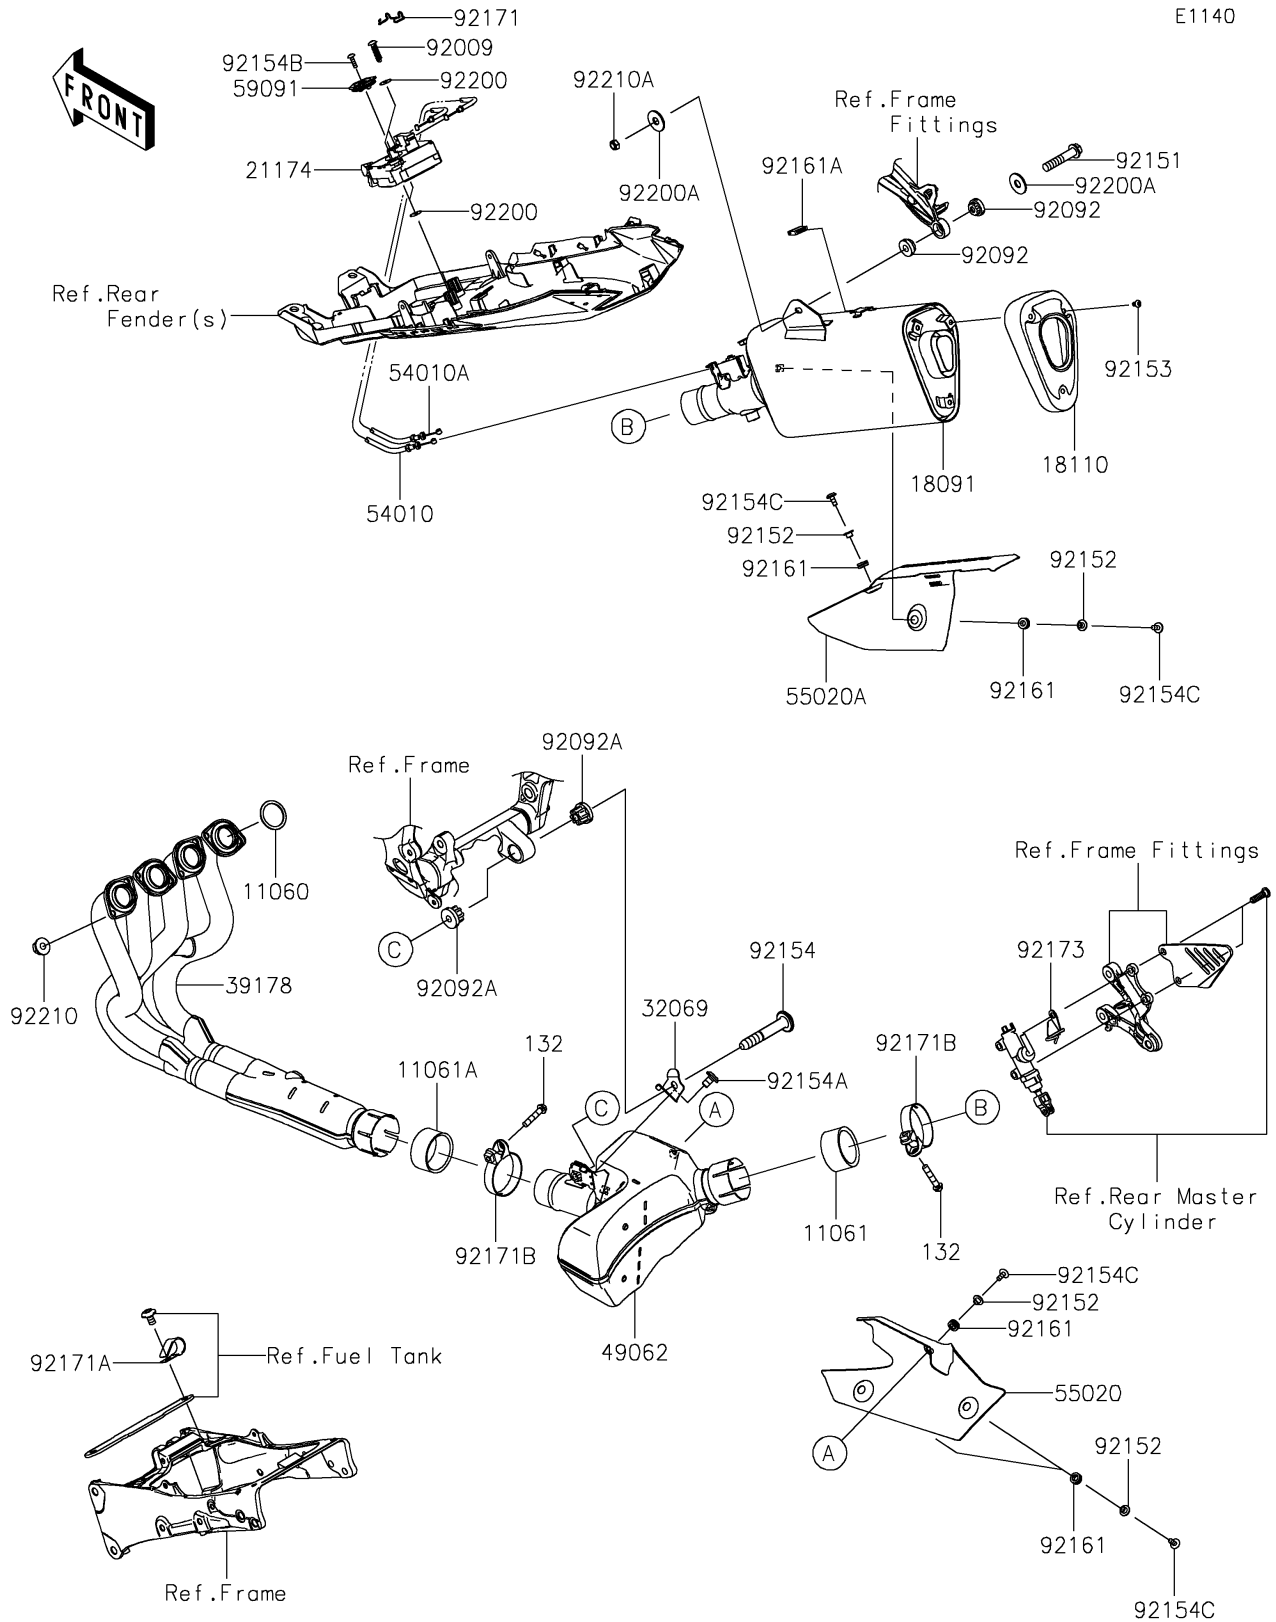

## 2017 Ninja ZX-6R ABS KRT Edition PARTS DIAGRAM

Muffler(s)

E1140

## 2017 Ninja ZX-6R ABS KRT Edition PARTS LIST

Muffler(s)

ITEM NAME	PART NUMBER	QUANTITY
GASKET,EXHAUST PIPE (Ref # 11060)	11060-1203	1
GASKET,50.8X62X30 (Ref # 11061)	11061-0447	1
GASKET,54X62X30 (Ref # 11061A)	11061-0448	1
BOLT-FLANGED-SMALL,8X40 (Ref # 132)	132BC0840	1
BODY-COMP-MUFFLER (Ref # 18091)	18091-0909	1
BODY END-MUFFLER (Ref # 18110)	18110-0185	1
MOTOR-ELECTRIC (Ref # 21174)	21174-0005	1
BRACKET-MUFFLER (Ref # 32069)	32069-0340	1
MANIFOLD-COMP-EXHAUST (Ref # 39178)	39178-0207	1
PIPE-COMP-EXHAUST (Ref # 49062)	49062-0713	1
CABLE,CLOSE (Ref # 54010)	54010-0592	1
CABLE,OPEN (Ref # 54010A)	54010-0599	1
GUARD,CHAMBER (Ref # 55020)	55020-0864	1
GUARD,FRONT COVER (Ref # 55020A)	55020-0901	1
PULLEY (Ref # 59091)	59091-0007	1
SCREW,TAPPING,6X30 (Ref # 92009)	92009-1481	1
BUSHING-RUBBER (Ref # 92092)	92092-0018	1
BUSHING-RUBBER,MUFFLER (Ref # 92092A)	92092-1087	1
BOLT,FLANGED,8X40 (Ref # 92151)	92151-1532	1
COLLAR,6.3X8.3X16 (Ref # 92152)	92152-0286	1
BOLT,HEX HEAD,6X8 (Ref # 92153)	92153-1758	1
BOLT,SOCKET,10X61 (Ref # 92154)	92154-0125	1
BOLT,SOCKET,10X16 (Ref # 92154A)	92154-0126	1
BOLT,TORX,5X18 (Ref # 92154B)	92154-0217	1
BOLT,SOCKET,6X14 (Ref # 92154C)	92154-0907	1
DAMPER (Ref # 92161)	92161-0308	1
DAMPER (Ref # 92161A)	92161-1228	1
CLAMP (Ref # 92171)	92171-0292	1
CLAMP,L=60 (Ref # 92171A)	92171-0652	1

## 2017 Ninja ZX-6R ABS KRT Edition PARTS LIST

Muffler(s)

ITEM NAME	PART NUMBER	QUANTITY
CLAMP,64.5MM (Ref # 92171B)	92171-1668	1
CLAMP (Ref # 92173)	92173-1053	1
WASHER (Ref # 92200)	92200-0078	1
WASHER,8.0X22.0X1.5 (Ref # 92200A)	92200-0174	1
NUT,8MM (Ref # 92210)	92210-0076	1
NUT,8MM (Ref # 92210A)	92210-0173	1