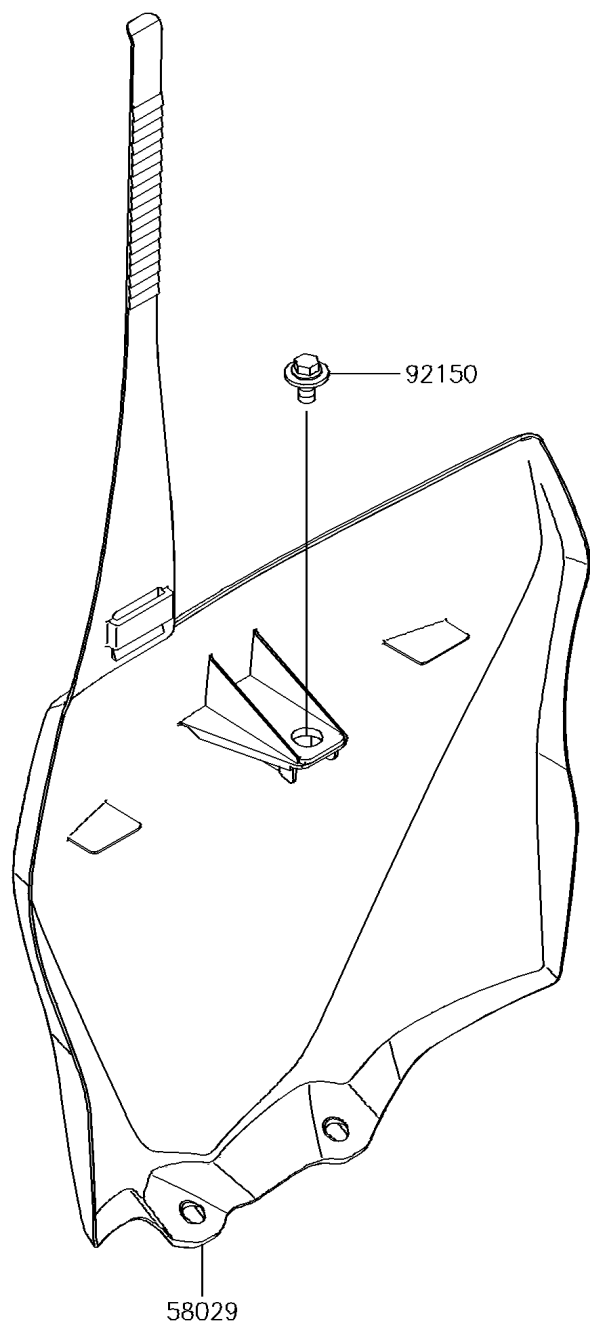

## 2017 KX™100 PARTS DIAGRAM

Accessory

F2910

## 2017 KX™100 PARTS LIST

Accessory

ITEM NAME	PART NUMBER	QUANTITY
PLATE-NUMBER,B.WHITE (Ref # 58029)	58029-0011-266	1
BOLT,6X12 (Ref # 92150)	92150-1435	1