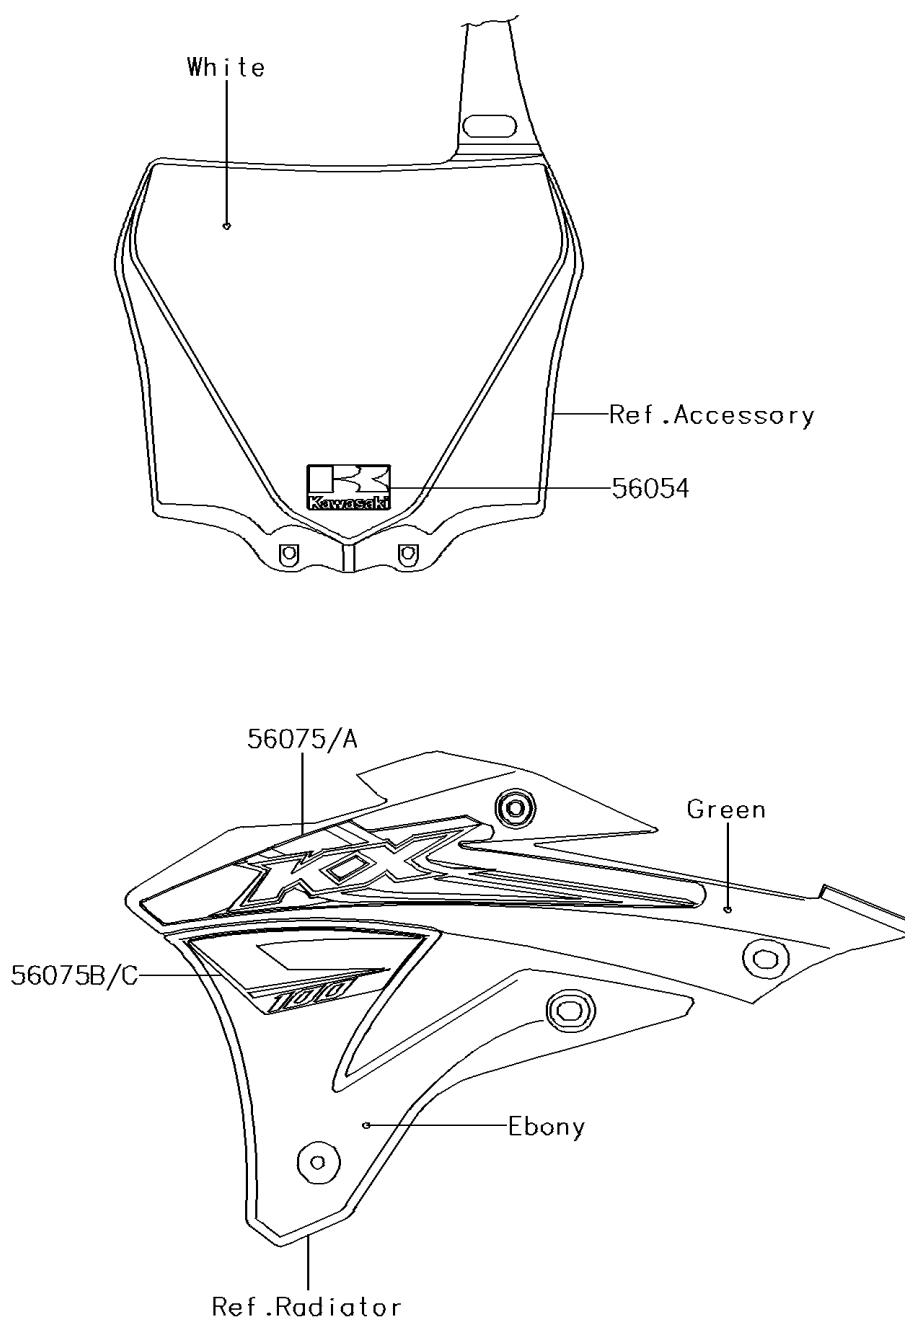

2017 KX™100 PARTS DIAGRAM

Decals(FHF)

F2861C

2017 KX™100 PARTS LIST

Decals(FHF)

ITEM NAME	PART NUMBER	QUANTITY
MARK,NUMBER PLATE (Ref # 56054)	56054-1282	1
PATTERN,SHROUD,LH,UPP (Ref # 56075)	56075-1959	1
PATTERN,SHROUD,RH,UPP (Ref # 56075A)	56075-1961	1
PATTERN,SHROUD,LH,LWR (Ref # 56075B)	56075-1963	1
PATTERN,SHROUD,RH,LWR (Ref # 56075C)	56075-1964	1