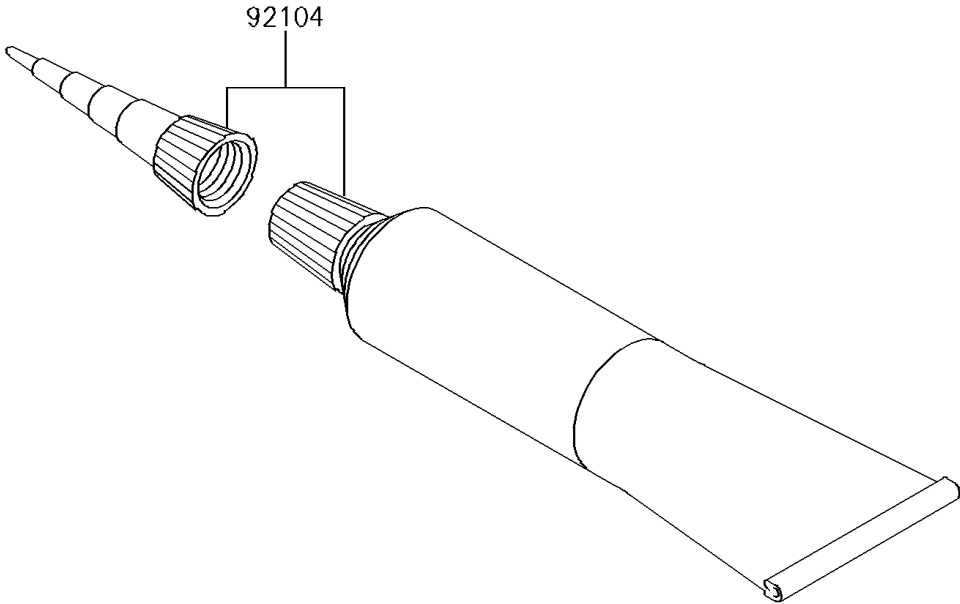

2017 KX™100 PARTS DIAGRAM

Owner's Tools

F2810

2017 KX™100 PARTS LIST

Owner's Tools

ITEM NAME	PART NUMBER	QUANTITY
GASKET-LIQUID,TB1105B,SILVER (Ref # 92104)	92104-002	1
TOOL-WRENCH,PLUG,21MM (Ref # 92110)	92110-0571	1