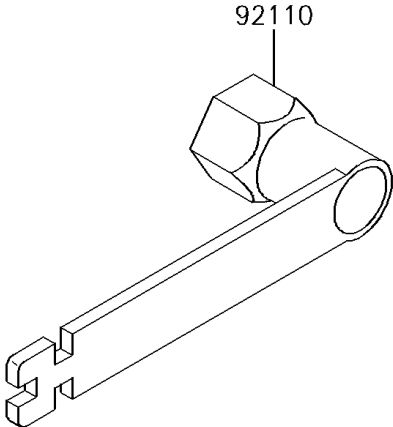

2017 KX™100 PARTS DIAGRAM

Owner's Tools

F2810

2017 KX™100 PARTS LIST

Owner's Tools

ITEM NAME	PART NUMBER	QUANTITY
GASKET-LIQUID,TB1105B,SILVER (Ref # 92104)	92104-002	1
TOOL-WRENCH,PLUG,21MM (Ref # 92110)	92110-0571	1