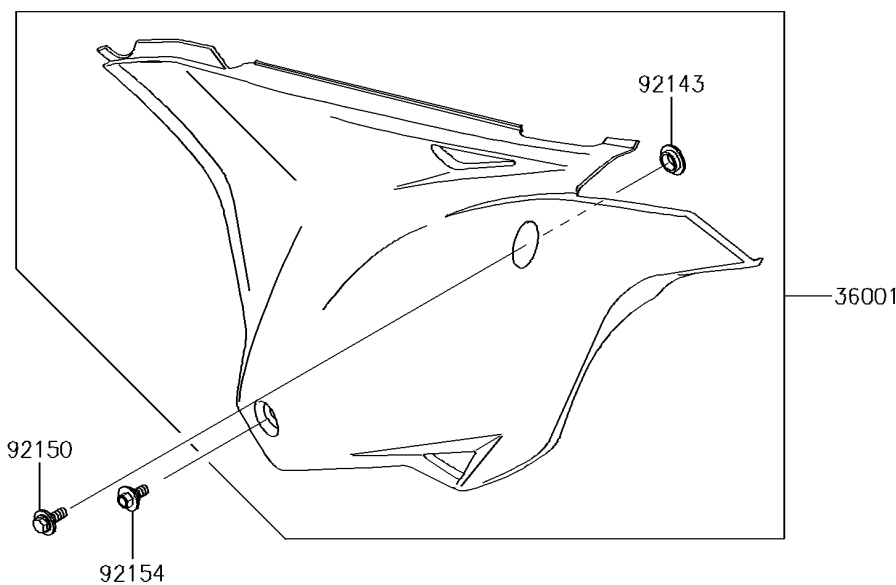

2017 KX™100 PARTS DIAGRAM

Side Covers

F2611

2017 KX™100 PARTS LIST

Side Covers

ITEM NAME	PART NUMBER	QUANTITY
COVER-SIDE,LH,B.WHITE (Ref # 36001)	36001-0591-266	1
COVER-SIDE,RH,B.WHITE (Ref # 36001A)	36001-0592-266	1
COLLAR (Ref # 92143)	92143-1196	1
BOLT,FLANGED,6X16 (Ref # 92150)	92150-1506	1
BOLT,FLANGED,6X9 (Ref # 92154)	92154-0546	1