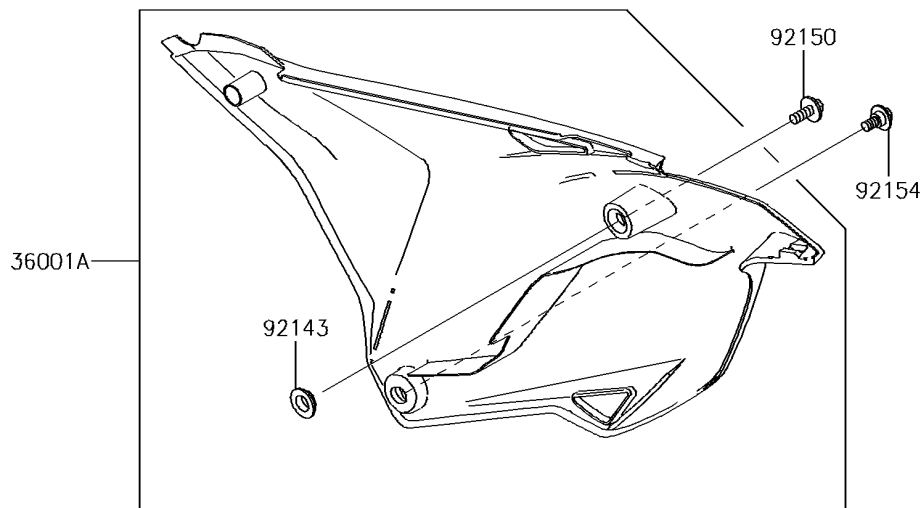

2017 KX™100 PARTS DIAGRAM

Side Covers

F2611

2017 KX™100 PARTS LIST

Side Covers

ITEM NAME	PART NUMBER	QUANTITY
COVER-SIDE,LH,B.WHITE (Ref # 36001)	36001-0591-266	1
COVER-SIDE,RH,B.WHITE (Ref # 36001A)	36001-0592-266	1
COLLAR (Ref # 92143)	92143-1196	1
BOLT,FLANGED,6X16 (Ref # 92150)	92150-1506	1
BOLT,FLANGED,6X9 (Ref # 92154)	92154-0546	1