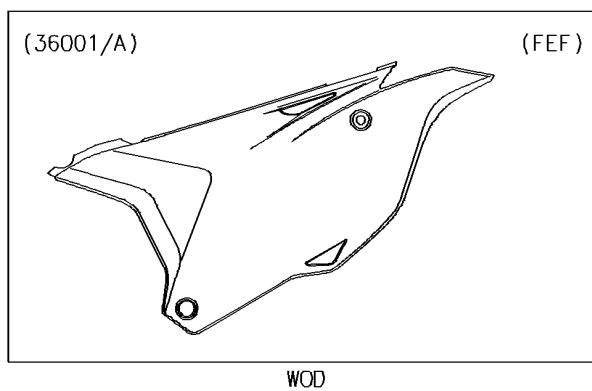

2017 KX™100 PARTS DIAGRAM

Side Covers

F2611

2017 KX™100 PARTS LIST

Side Covers

ITEM NAME	PART NUMBER	QUANTITY
COVER-SIDE,LH,B.WHITE (Ref # 36001)	36001-0591-266	1
COVER-SIDE,RH,B.WHITE (Ref # 36001A)	36001-0592-266	1
COLLAR (Ref # 92143)	92143-1196	1
BOLT,FLANGED,6X16 (Ref # 92150)	92150-1506	1
BOLT,FLANGED,6X9 (Ref # 92154)	92154-0546	1