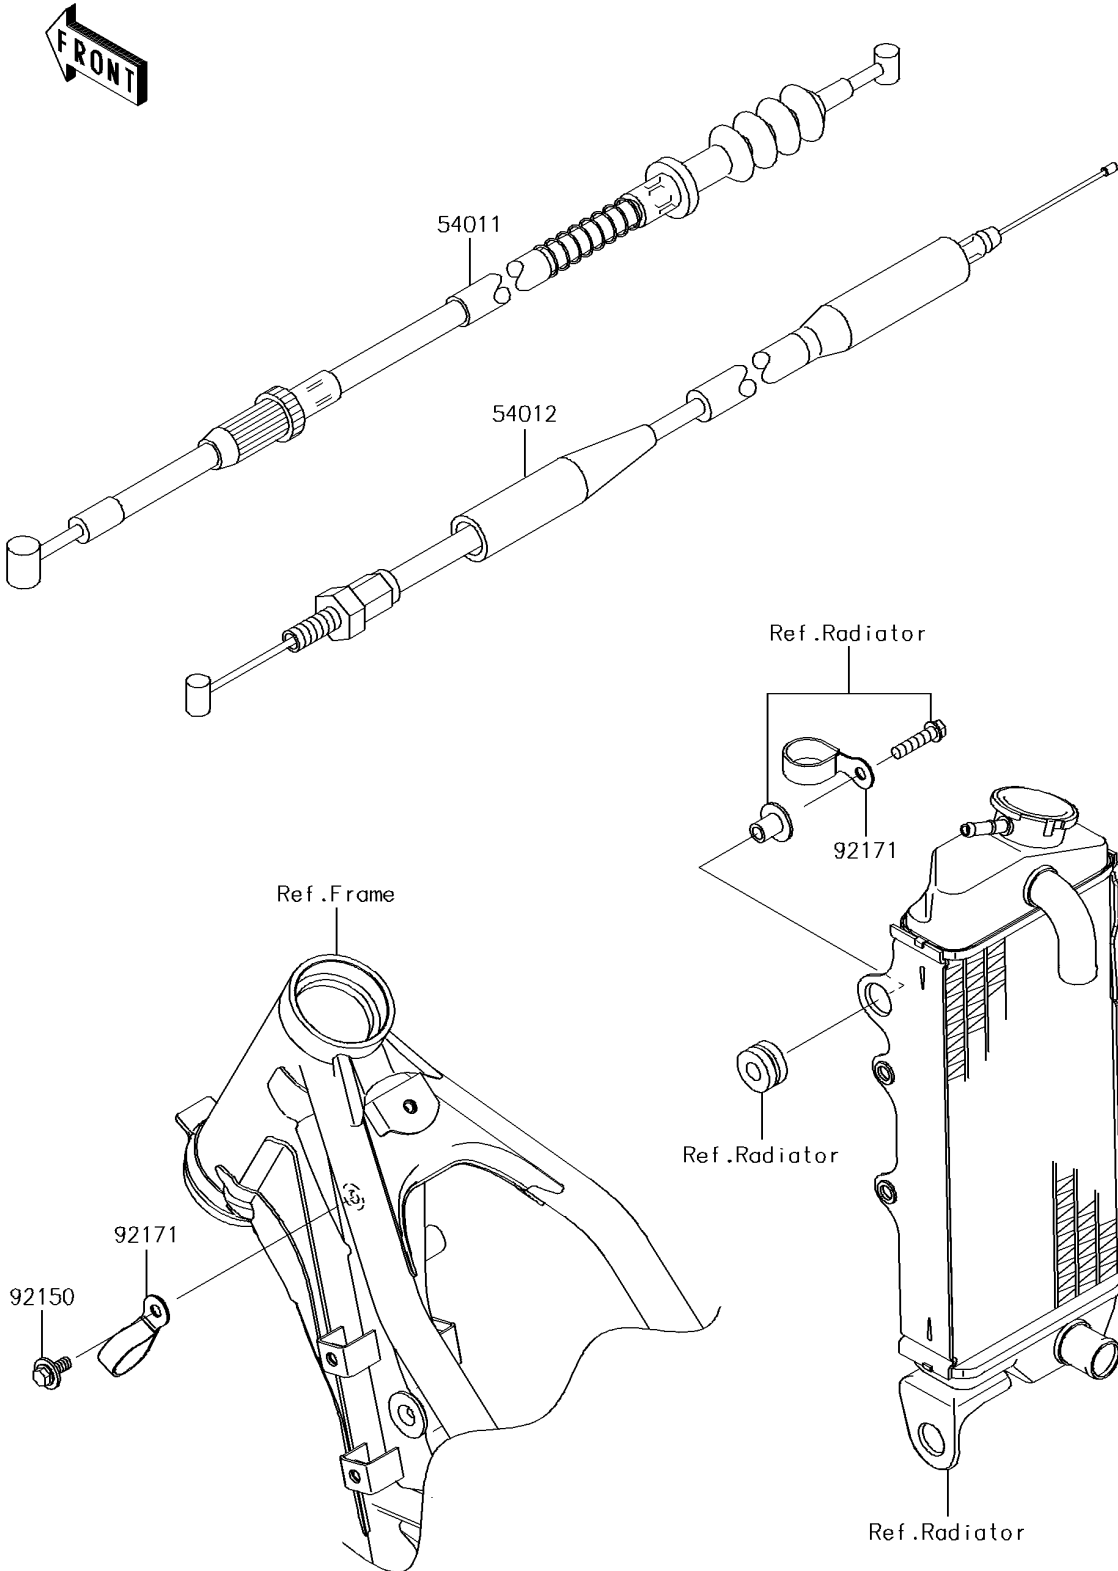

2014 KX™100

PARTS DIAGRAM

Cables

F2540

2014 KX™100

PARTS LIST

Cables

| ITEM NAME | PART NUMBER | QUANTITY |
|------------------------------|-------------|----------|
| CABLE-CLUTCH (Ref # 54011) | 54011-0572 | 1 |
| CABLE-THROTTLE (Ref # 54012) | 54012-0595 | 1 |
| BOLT,6X14 (Ref # 92150) | 92150-1340 | 1 |
| CLAMP (Ref # 92171) | 92171-1279 | 2 |