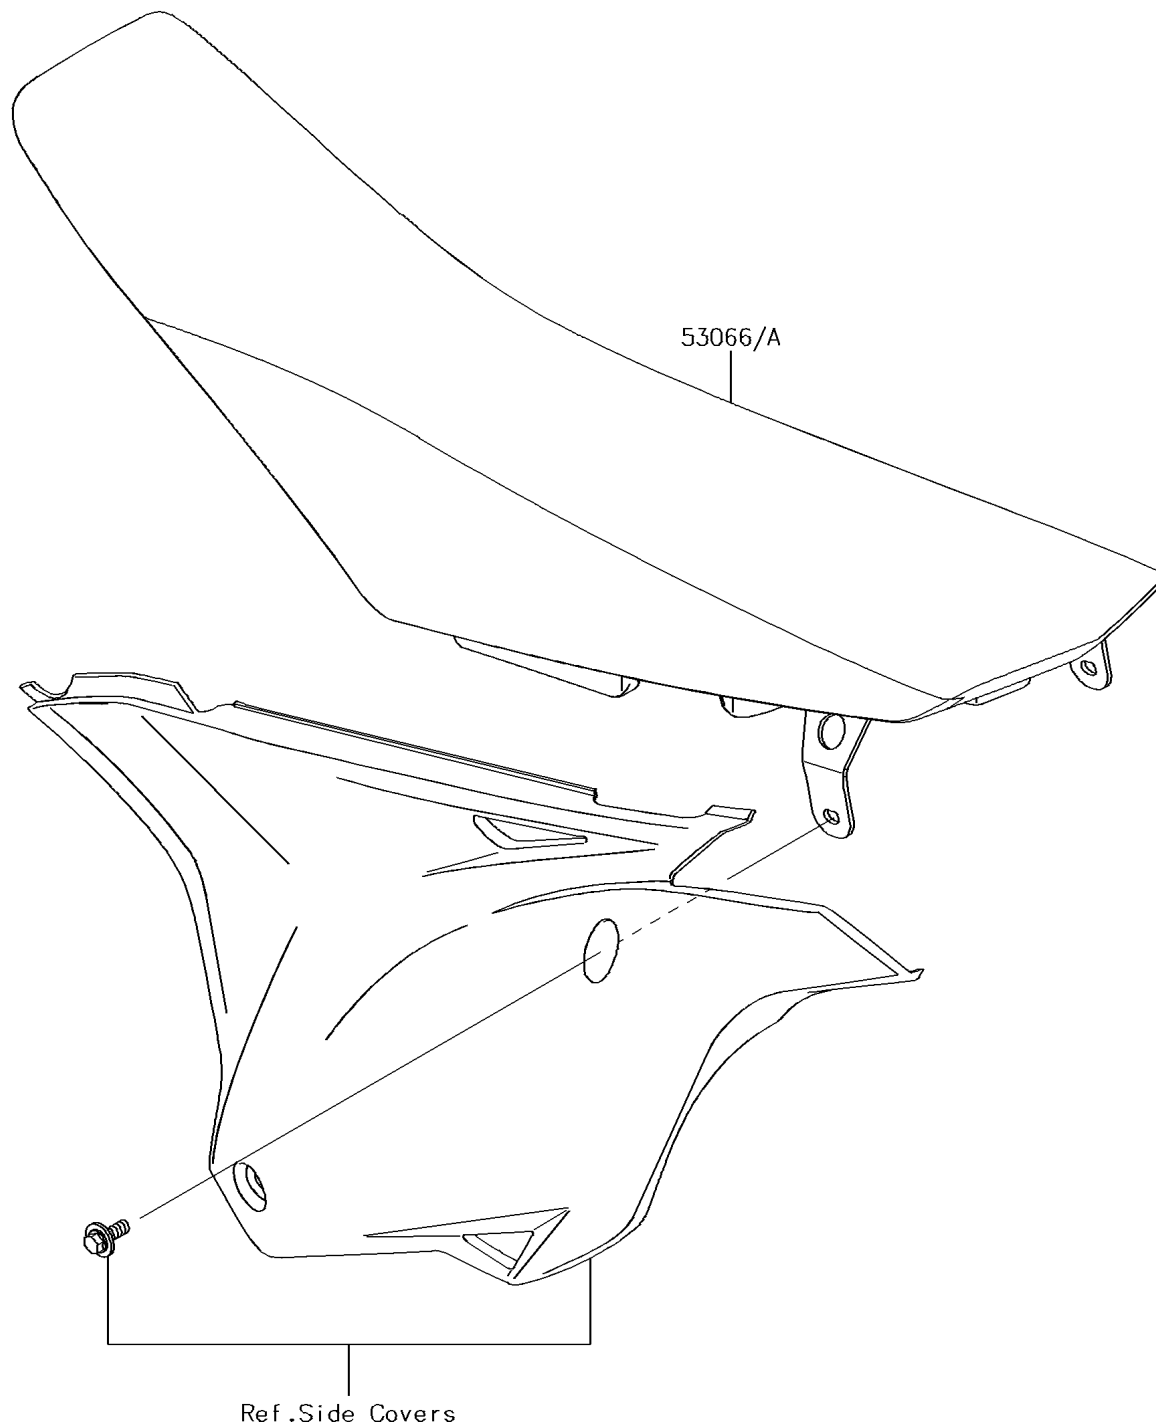

2017 KX™100 PARTS DIAGRAM

Seat

F2510

2017 KX™100 PARTS LIST

Seat

ITEM NAME	PART NUMBER	QUANTITY
SEAT-ASSY, GREEN/BLACK (Ref # 53066A)	53066-0455-49F	1