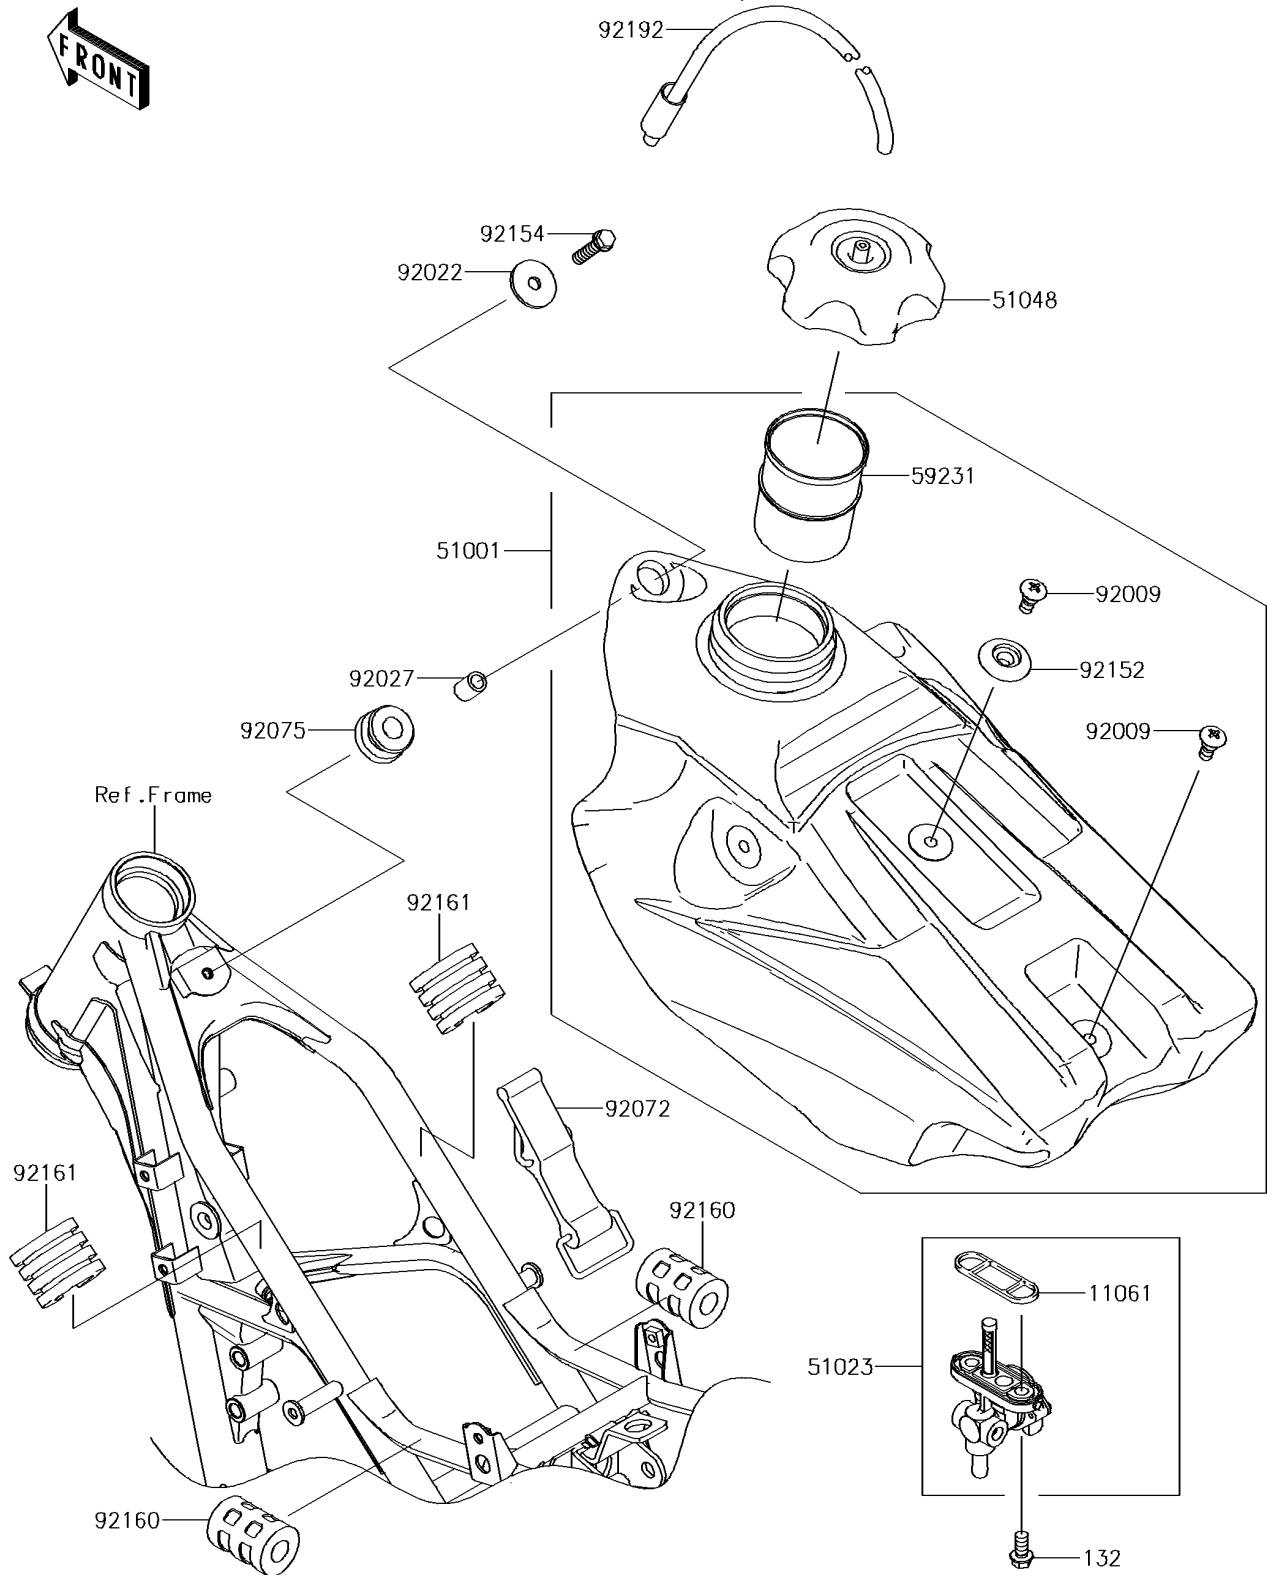

## 2017 KX™100 PARTS DIAGRAM

Fuel Tank

F2410

## 2017 KX™100 PARTS LIST

Fuel Tank

ITEM NAME	PART NUMBER	QUANTITY
GASKET,FUEL TAP (Ref # 11061)	11061-0181	1
BOLT-FLANGED-SMALL,6X12 (Ref # 132)	132BA0612	1
TANK-COMP-FUEL (Ref # 51001)	51001-0776	1
TAP-ASSY,FUEL (Ref # 51023)	51023-0024	1
CAP-ASSY-TANK,FUEL (Ref # 51048)	51048-0009	1
FILLER (Ref # 59231)	59231-0019	1
SCREW,6MM (Ref # 92009)	92009-1971	1
WASHER,6.5X24X2 (Ref # 92022)	92022-1690	1
COLLAR,6.8X10X14 (Ref # 92027)	92027-1966	1
BAND,FUEL TANK (Ref # 92072)	92072-1229	1
DAMPER (Ref # 92075)	92075-1787	1
COLLAR (Ref # 92152)	92152-1346	1
BOLT,FLANGED,6X25 (Ref # 92154)	92154-0520	1
DAMPER,FUEL TANK (Ref # 92160)	92160-1236	1
DAMPER,FUEL TANK (Ref # 92161)	92161-1175	1
TUBE (Ref # 92192)	92192-0161	1