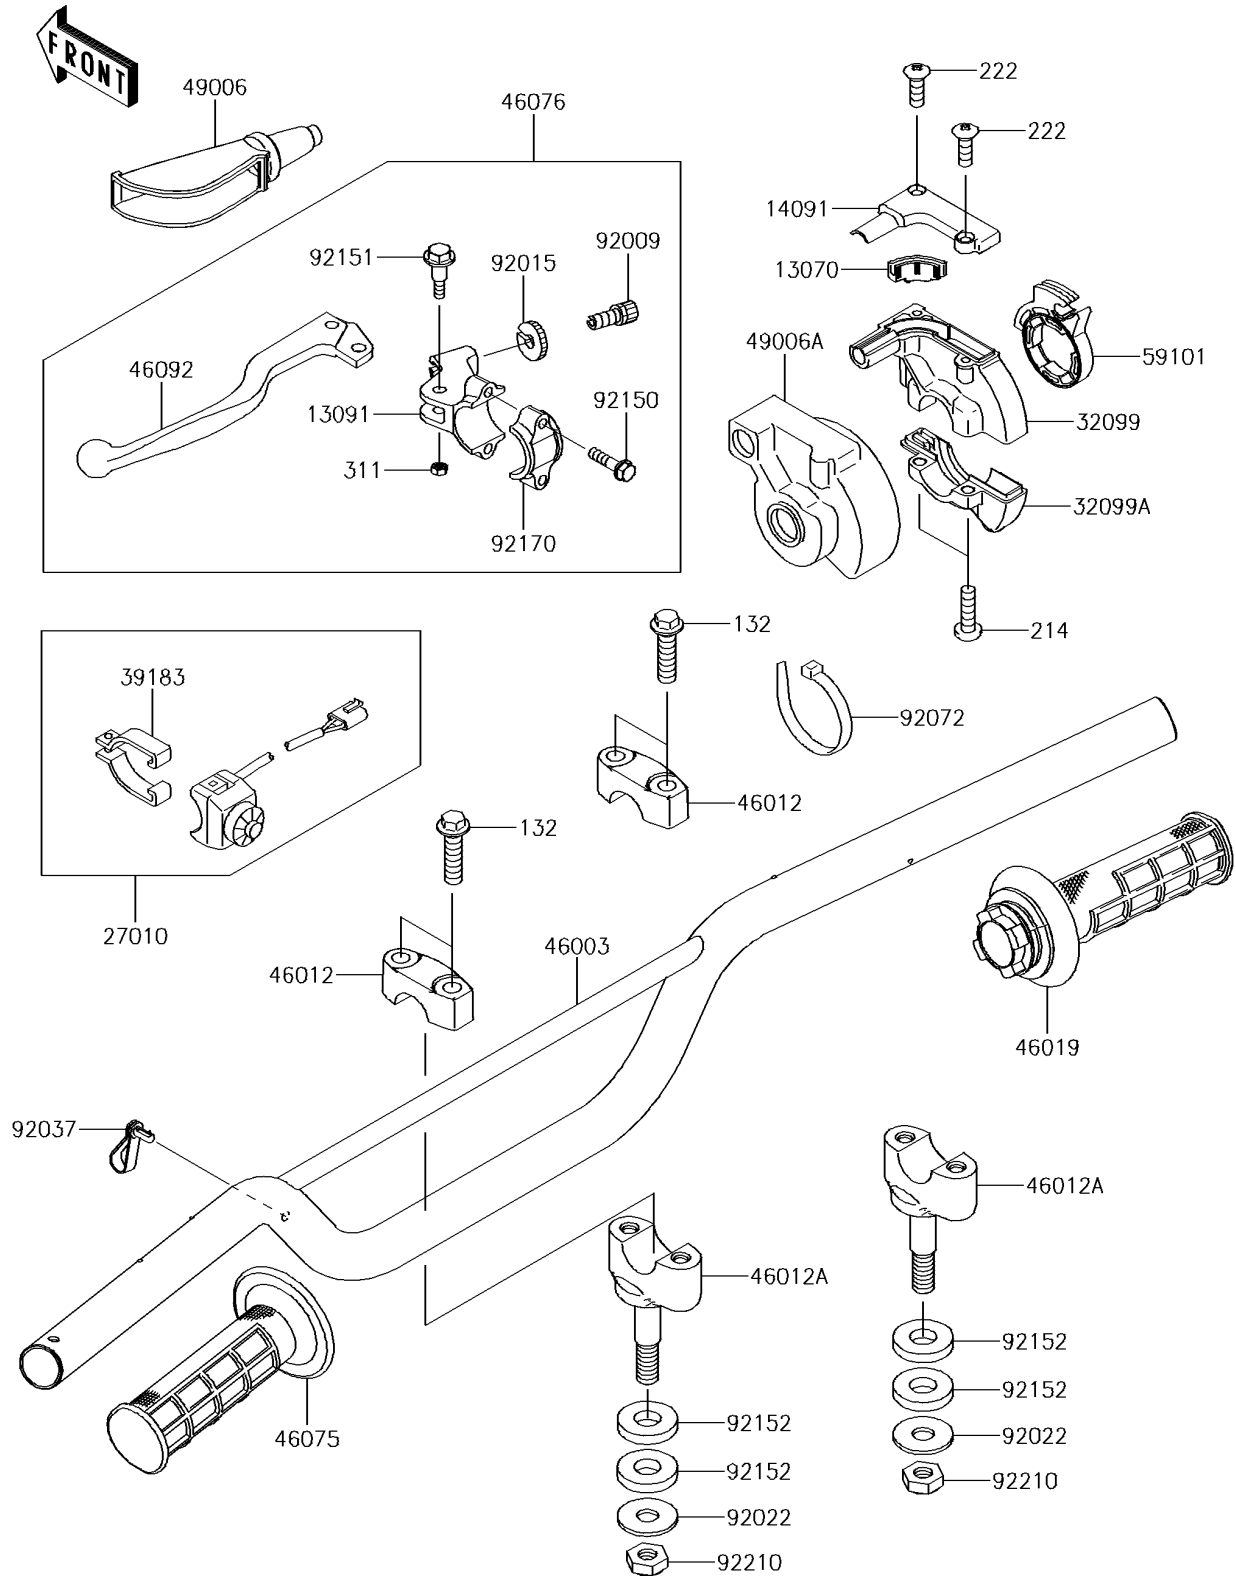

2017 KX™100 PARTS DIAGRAM

Handlebar

F2310

2017 KX™100 PARTS LIST

Handlebar

ITEM NAME	PART NUMBER	QUANTITY
GUIDE,THROTTLE (Ref # 13070)	13070-0083	1
HOLDER,CLUTCH LEVER (Ref # 13091)	13091-1728	1
BOLT-FLANGED-SMALL,8X35 (Ref # 132)	132BA0835	1
COVER,THROTTLE CASE,UPP (Ref # 14091)	14091-0873	1
SCREW-PAN+-,5X18 (Ref # 214)	214AB0518	1
SCREW-CSK-RD-CROS,4X12 (Ref # 222)	222AB0412	1
SWITCH,ENGINE STOP (Ref # 27010)	27010-0047	1
NUT-HEX,5MM (Ref # 311)	311AA0500	1
CASE,THROTTLE,UPP (Ref # 32099)	32099-0037	1
CASE,THROTTLE,LWR (Ref # 32099A)	32099-0038	1
BAND-ASSY,SWITCH (Ref # 39183)	39183-1059	1
HANDLE,F.S.BLACK (Ref # 46003)	46003-0205-18R	1
HOLDER-HANDLE,UPP,F.BLACK (Ref # 46012)	46012-0011-21	1
HOLDER-HANDLE,LWR,F.BLACK (Ref # 46012A)	46012-0342-21	1
GRIP-ASSY,THROTTLE (Ref # 46019)	46019-0023	1
GRIP,LH (Ref # 46075)	46075-0072	1
LEVER-ASSY-GRIP,CLUTCH (Ref # 46076)	46076-1203	1
LEVER-GRIP,CLUTCH (Ref # 46092)	46092-1165	1
BOOT,LEVER HOLDER (Ref # 49006)	49006-1017	1
BOOT,THROTTLE CASE (Ref # 49006A)	49006-1097	1
REEL,THROTTLE (Ref # 59101)	59101-0003	1
SCREW,CABLE ADJUST,8MM (Ref # 92009)	92009-1476	1
NUT,CABLE ADJUST LOCK,8MM (Ref # 92015)	92015-1596	1
WASHER,10.2X28X2 (Ref # 92022)	92022-1088	1
CLAMP,SPEED,L=58 (Ref # 92037)	92037-1163	1
BAND,L=100 (Ref # 92072)	92072-0055	1
BOLT (Ref # 92150)	92150-1474	1
BOLT,LEVER SET,5MM (Ref # 92151)	92151-1103	1
COLLAR,12.5X28X5 (Ref # 92152)	92152-1716	1

2017 KX™100 PARTS LIST

Handlebar

ITEM NAME	PART NUMBER	QUANTITY
CLAMP,LEVER HOLDER (Ref # 92170)	92170-1226	1
NUT,LOCK,10MM (Ref # 92210)	92210-1184	1