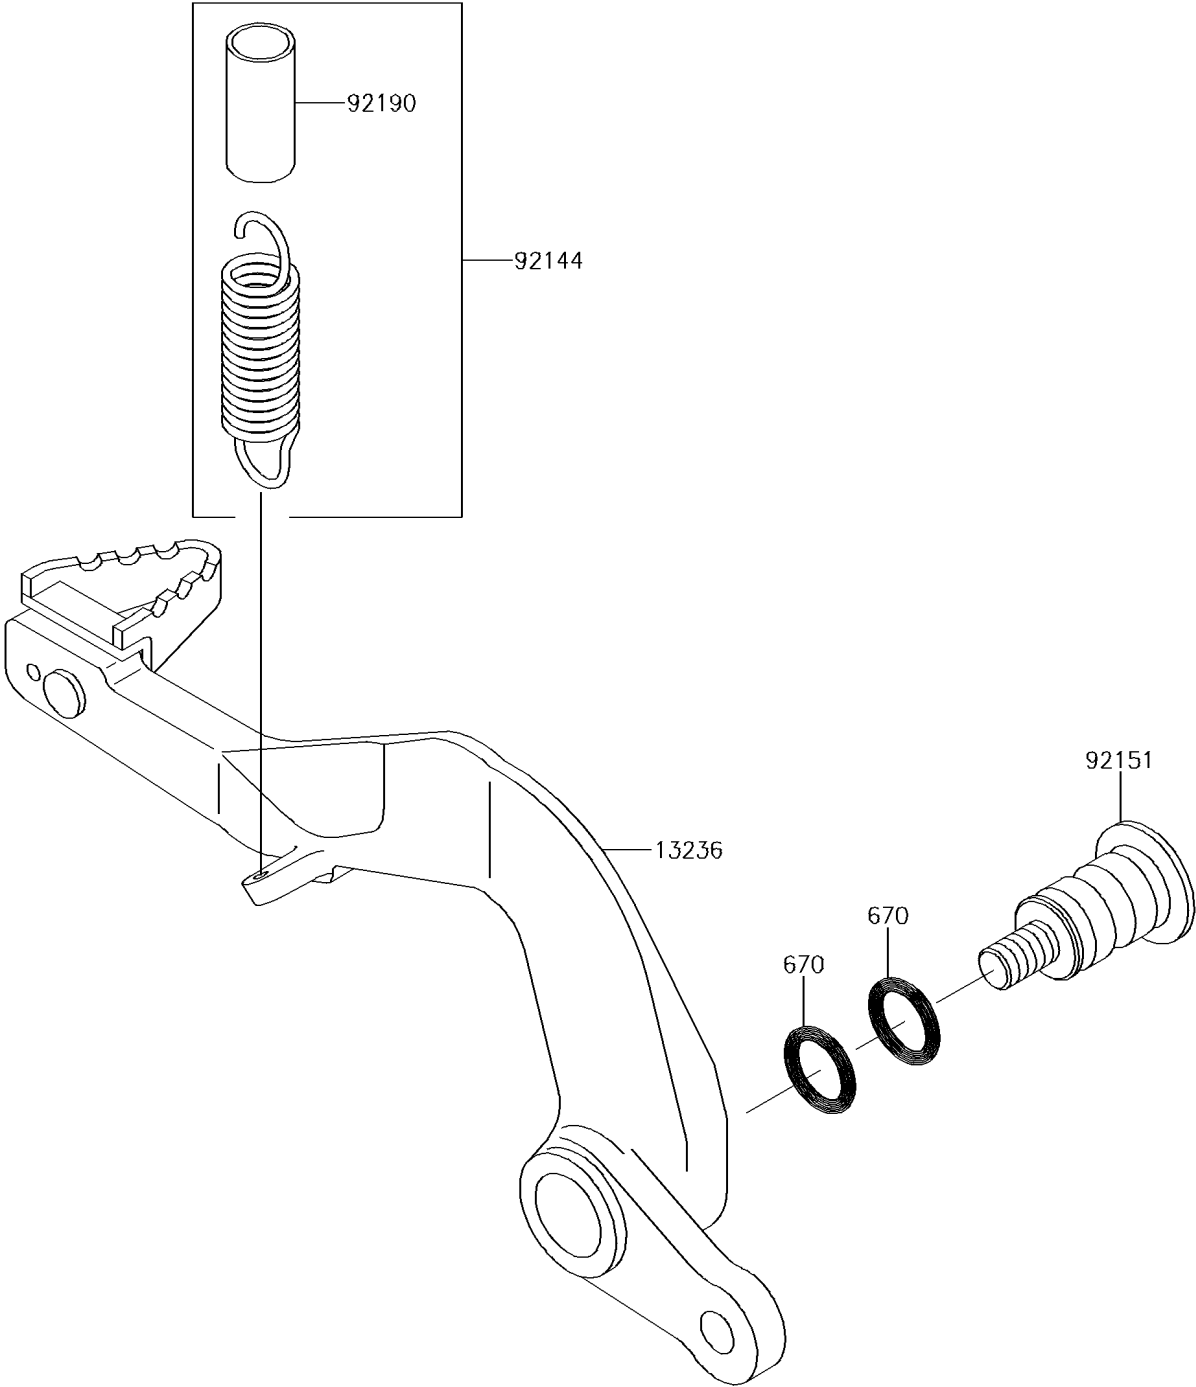

2017 KX™100 PARTS DIAGRAM

Brake Pedal

F2260

2017 KX™100 PARTS LIST

Brake Pedal

ITEM NAME	PART NUMBER	QUANTITY
LEVER-COMP,BRAKE PEDAL,ALUM. (Ref # 13236)	13236-1353	1
O RING,12MM (Ref # 670)	670B2012	1
SPRING,BRAKE PEDAL RETURN (Ref # 92144)	92144-1752	1
BOLT,BRAKE PEDAL,8MM (Ref # 92151)	92151-1572	1
TUBE,13X16X25 (Ref # 92190)	92190-1488	1