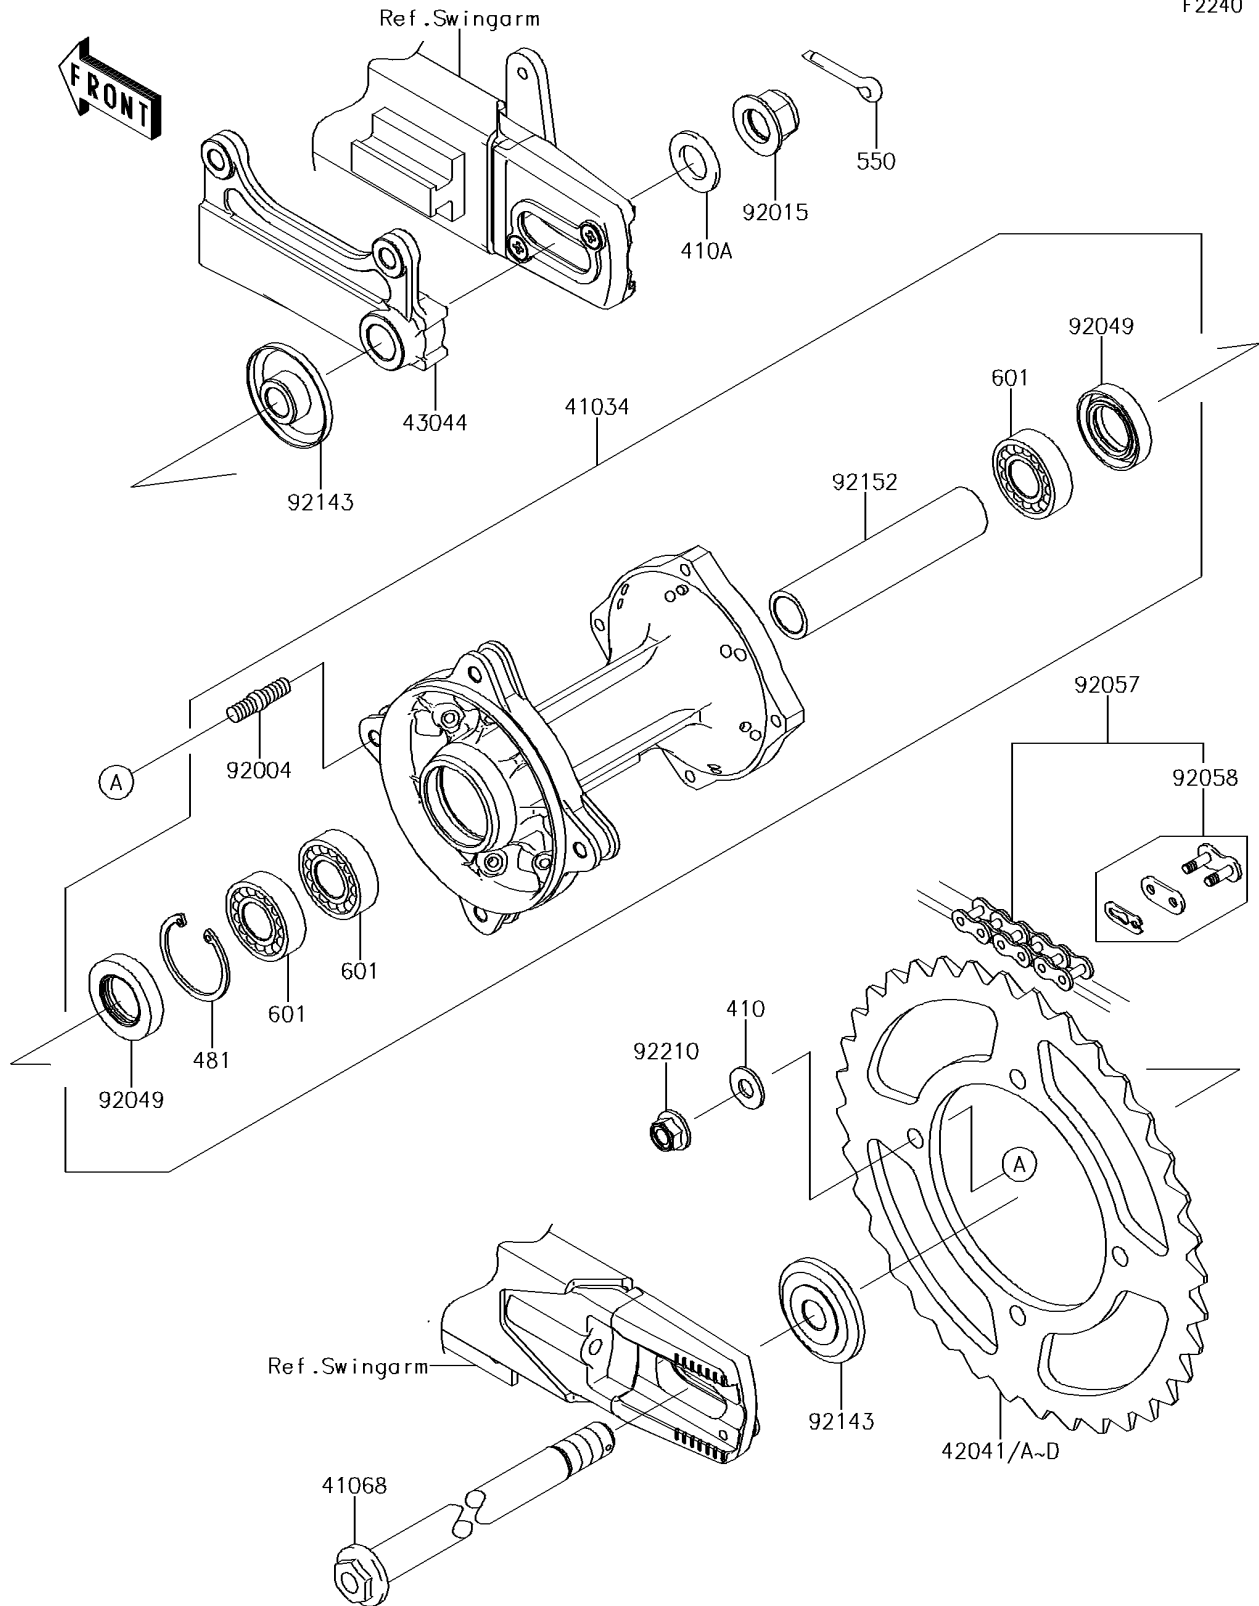

2017 KX™100 PARTS DIAGRAM

Rear Hub

F2240

2017 KX™100 PARTS LIST

Rear Hub

ITEM NAME	PART NUMBER	QUANTITY
WASHER-PLAIN-SMALL,8MM (Ref # 410)	410AA0800	1
DRUM-ASSY,REAR BRAKE (Ref # 41034)	41034-0570	1
AXLE,RR (Ref # 41068)	41068-1401	1
WASHER-PLAIN-SMALL,14MM (Ref # 410A)	410AA1400	1
SPROCKET-HUB,49T (Ref # 42041)	42041-1207	1
SPROCKET-HUB,50T (Ref # 42041A)	42041-1228	1
SPROCKET-HUB,51T (Ref # 42041B)	42041-1229	1
SPROCKET-HUB,52T (Ref # 42041C)	42041-1245	1
SPROCKET-HUB,53T (Ref # 42041D)	42041-1246	1
HOLDER-COMP-CALIPER (Ref # 43044)	43044-1122	1
CIRCLIP-TYPE-C,35MM (Ref # 481)	481J3500	1
PIN-COTTER,2.5X20 (Ref # 550)	550AA2520	1
BEARING-BALL (Ref # 601)	601B6202UU	1
STUD,8X16 (Ref # 92004)	92004-0730	1
NUT,FLANGED,14MM (Ref # 92015)	92015-1401	1
SEAL-OIL (Ref # 92049)	92049-1469	1
CHAIN,DRIVE,DID420DS2X124L (Ref # 92057)	92057-1497	1
JOINT-CHAIN,DRIVE (Ref # 92058)	92058-1086	1
COLLAR,RR AXLE,L=12.5 (Ref # 92143)	92143-1938	1
COLLAR,RR BRAKE DRUM,L=95 (Ref # 92152)	92152-1090	1
NUT,FLANGED,LOCK,8MM (Ref # 92210)	92210-0493	1