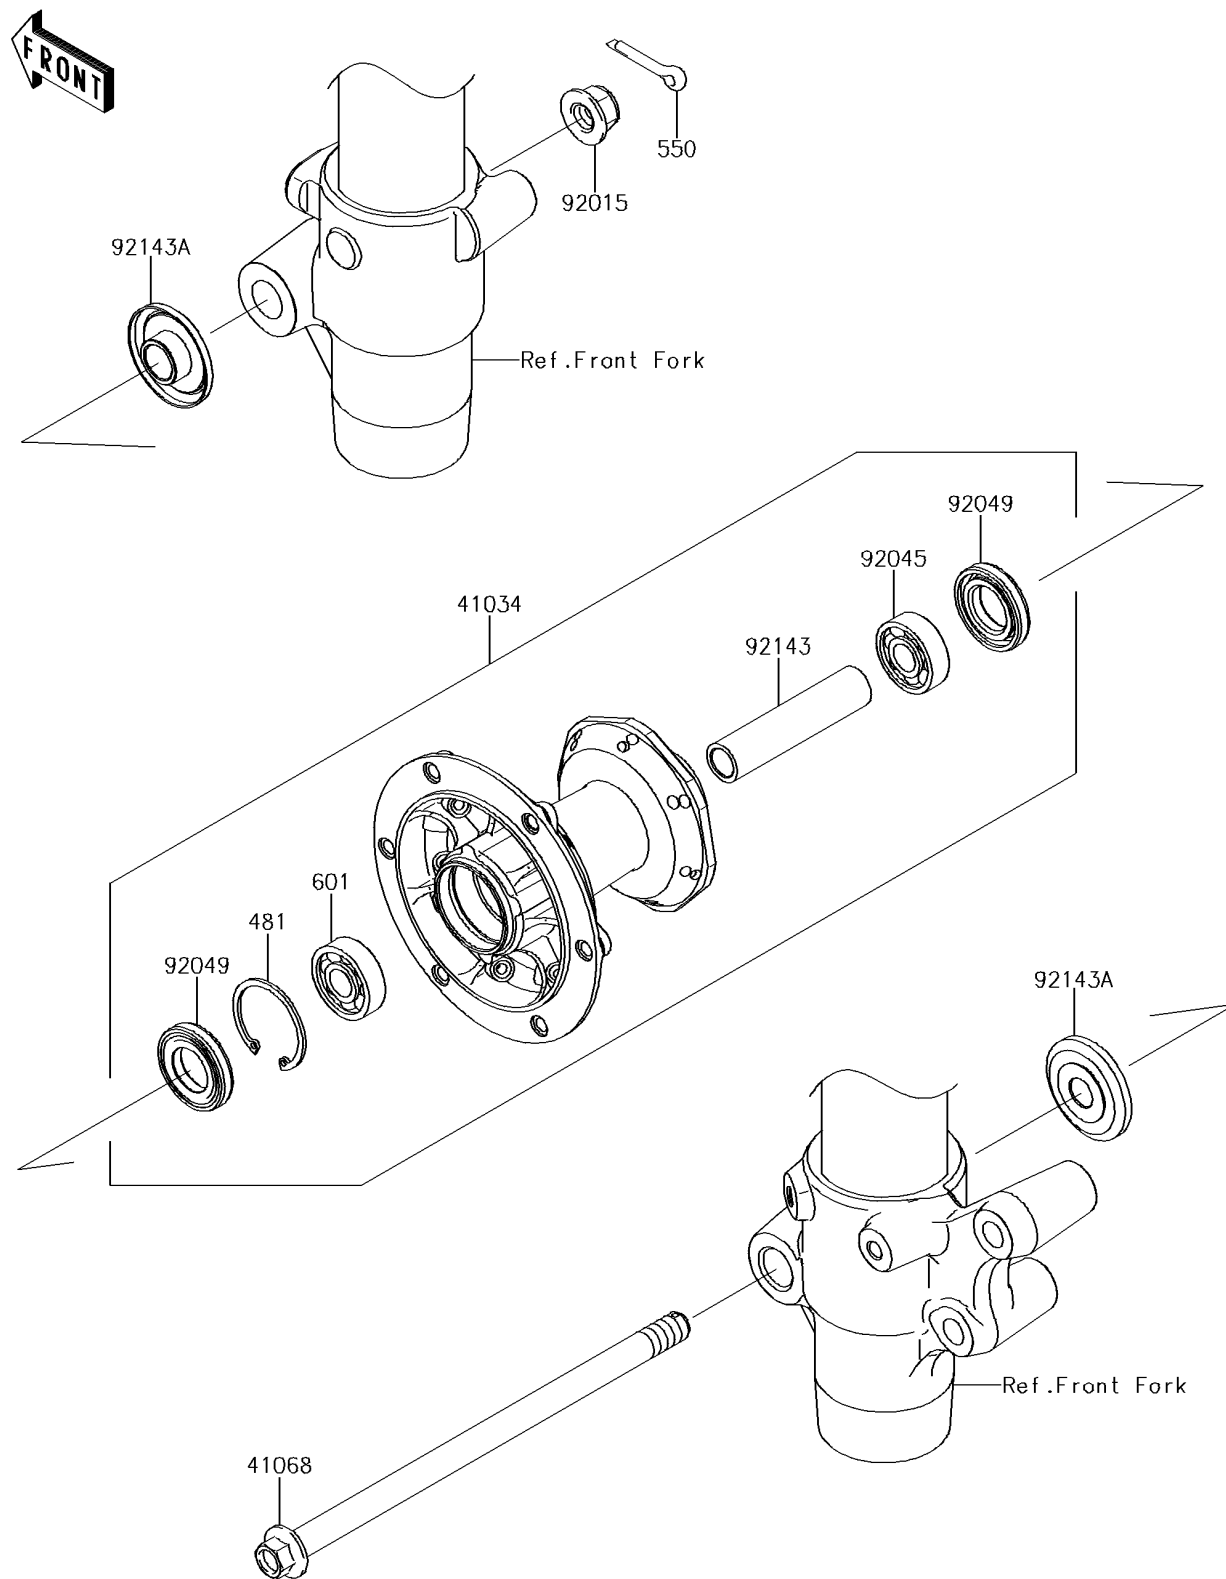

## 2017 KX™100 PARTS DIAGRAM

Front Hub

F2230

## 2017 KX™100 PARTS LIST

### Front Hub

ITEM NAME	PART NUMBER	QUANTITY
DRUM-ASSY,FRONT BRAKE (Ref # 41034)	41034-1310	1
AXLE,FR (Ref # 41068)	41068-1333	1
CIRCLIP-TYPE-C,37MM (Ref # 481)	481J3700	1
PIN-COTTER,2.5X20 (Ref # 550)	550AA2520	1
BEARING-BALL,#6201UUC3 (Ref # 601)	601B6301UU	1
NUT,LOCK,FLANGED,12MM (Ref # 92015)	92015-1433	1
BEARING-BALL,TMB201LLUC3/2A (Ref # 92045)	92045-1062	1
SEAL-OIL,TC20376.5 (Ref # 92049)	92049-1257	1
COLLAR,FR BRAKE DRUM,L=76 (Ref # 92143)	92143-1935	1
COLLAR,FR AXLE,L=12 (Ref # 92143A)	92143-1936	1