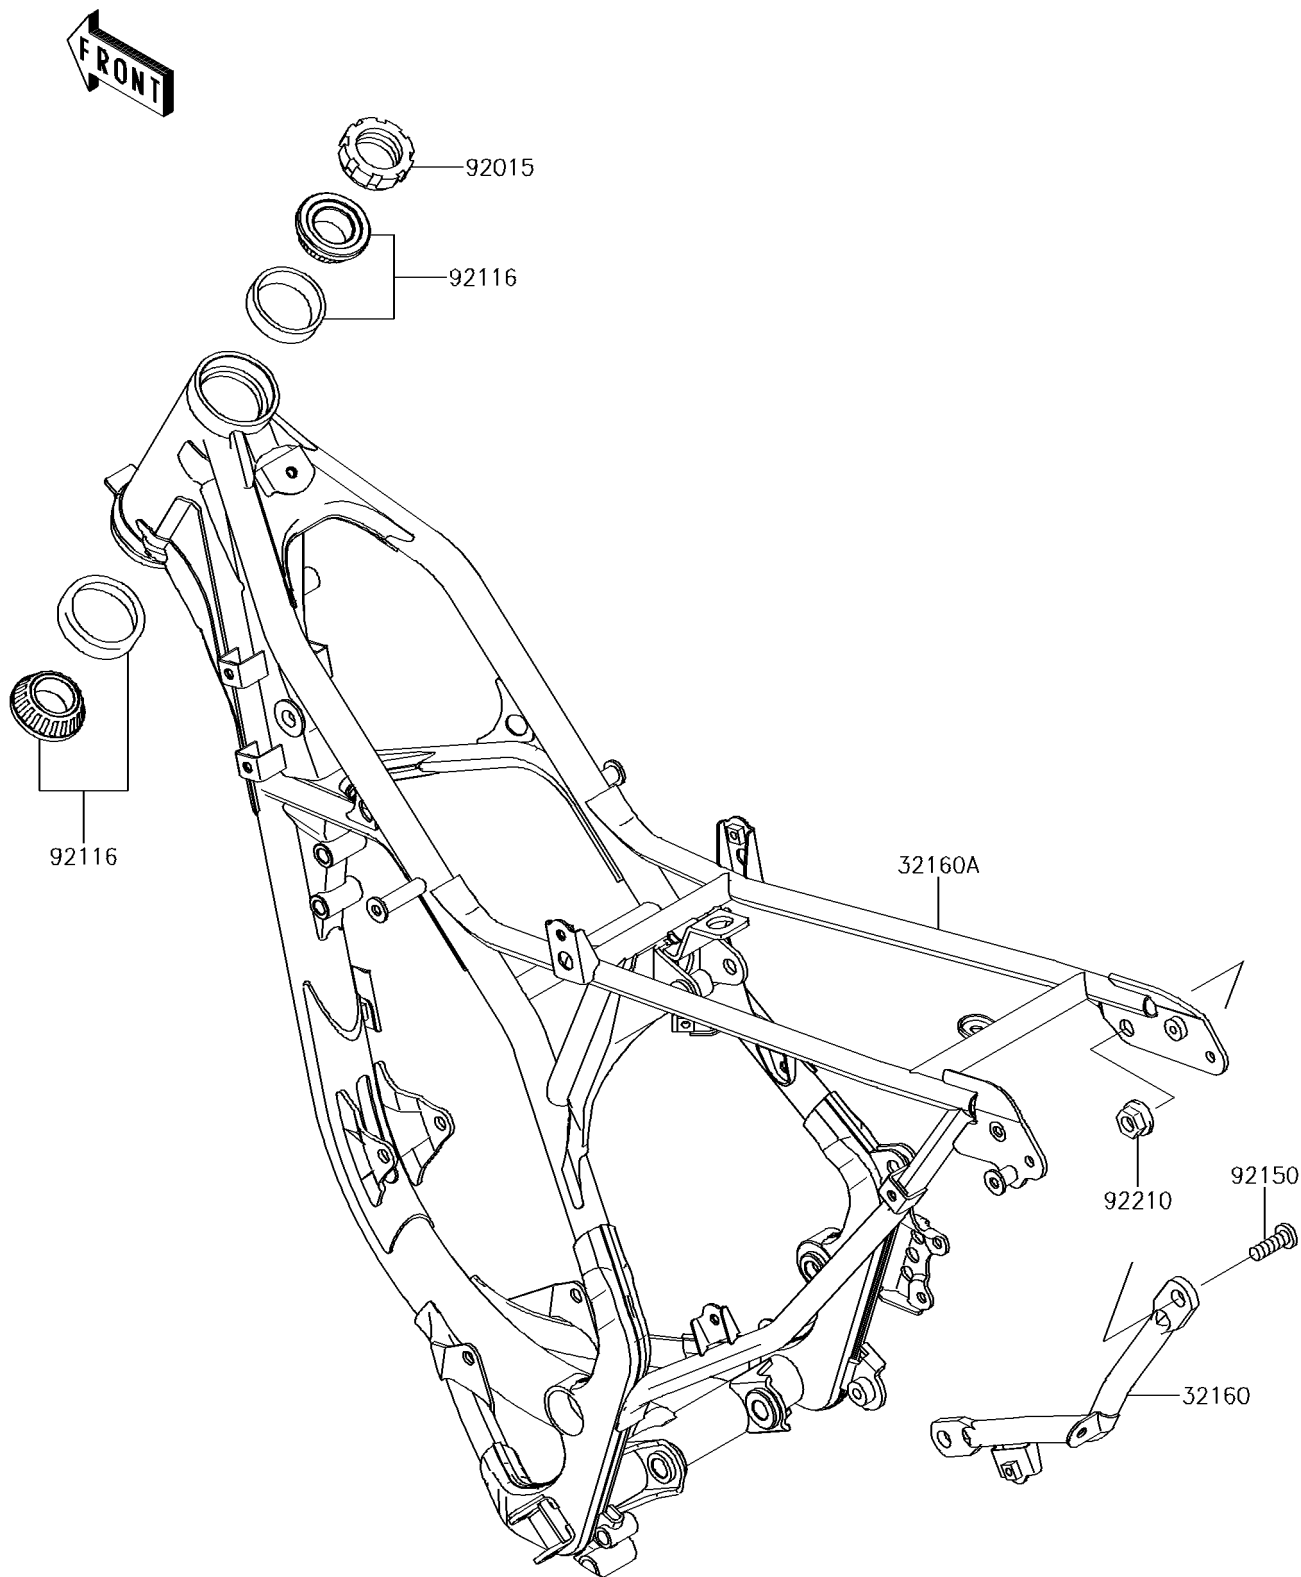

2017 KX™100 PARTS DIAGRAM

Frame

F2120

2017 KX™100 PARTS LIST

Frame

ITEM NAME	PART NUMBER	QUANTITY
FRAME-COMP,SUB,F.S.BLACK (Ref # 32160)	32160-0670-18R	1
FRAME-COMP,MAIN,F.S.BLACK (Ref # 32160A)	32160-0677-18R	1
NUT,STEERING STEM,25MM (Ref # 92015)	92015-1684	1
BEARING-ROLLER,H1-CAP32005JRRS (Ref # 92116)	92116-1065	1
BOLT,SOCKET,10X23 (Ref # 92150)	92150-1221	1
NUT,LOCK,FLANGED,10MM (Ref # 92210)	92210-1080	1