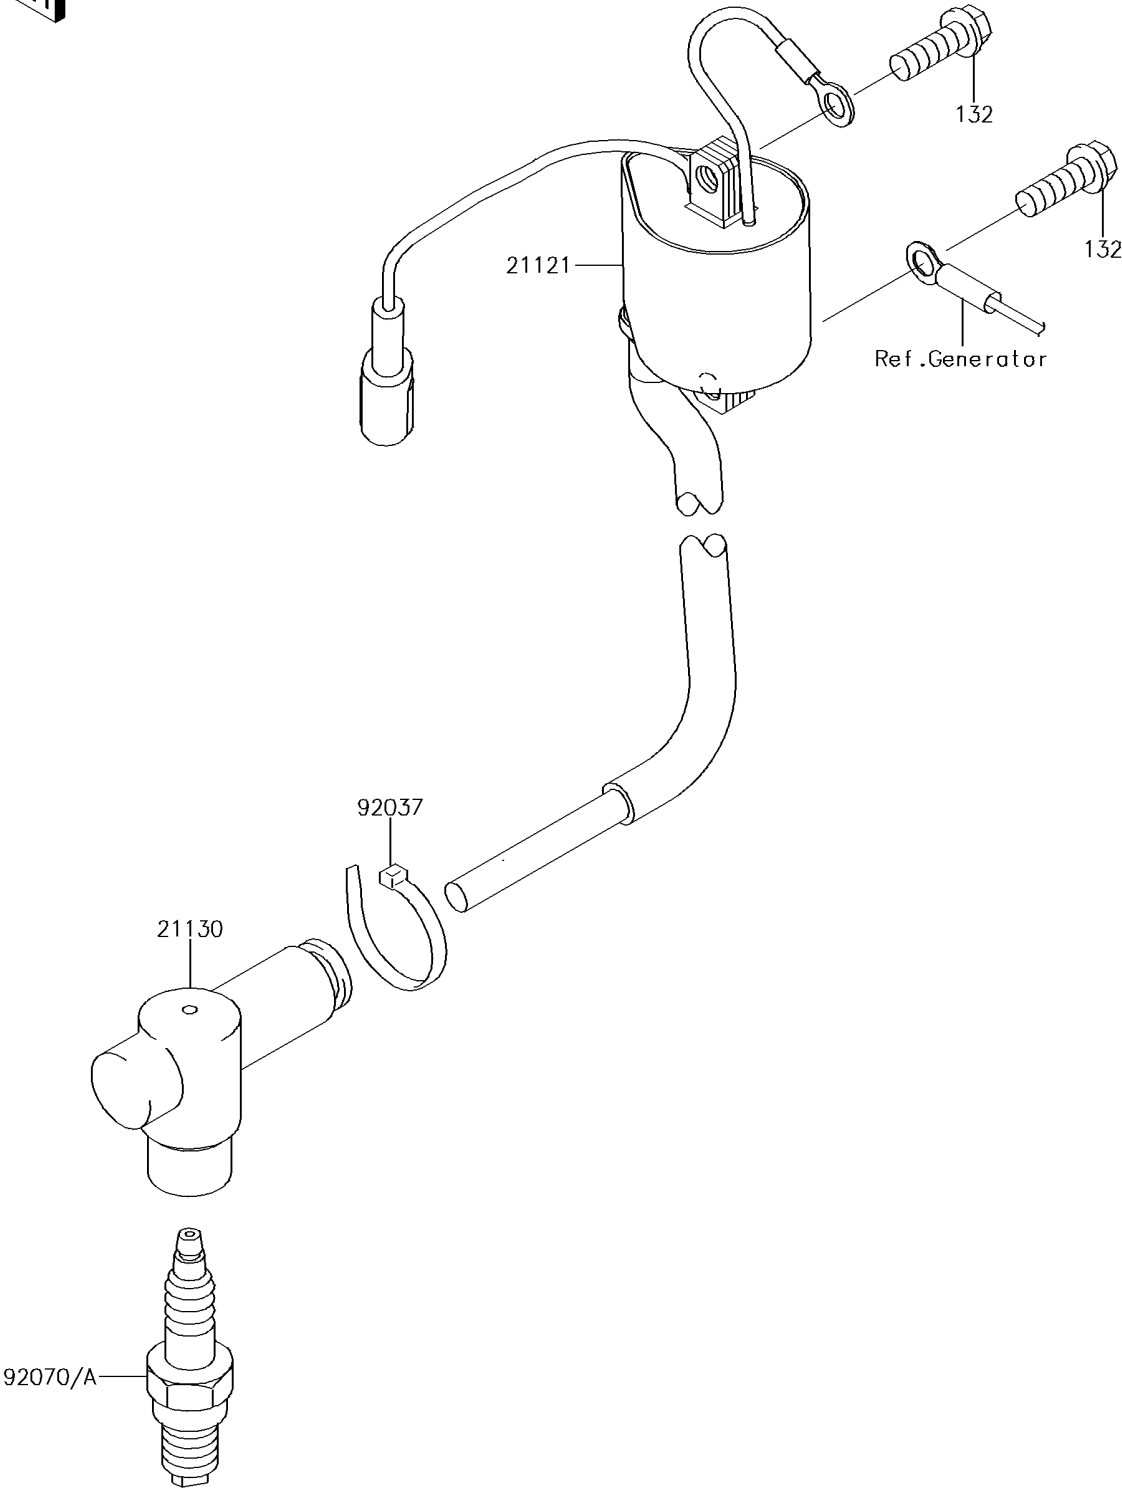

## 2017 KX™100 PARTS DIAGRAM

Ignition System

E1830

## 2017 KX™100 PARTS LIST

Ignition System

ITEM NAME	PART NUMBER	QUANTITY
BOLT-FLANGED-SMALL,6X18 (Ref # 132)	132BA0618	1
COIL-IGNITION (Ref # 21121)	21121-0722	1
CAP-SPARK PLUG (Ref # 21130)	21130-1077	1
CLAMP (Ref # 92037)	92037-1173	1
PLUG-SPARK,BR9EVX(NGK),SOLID (Ref # 92070)	92070-1228	1
PLUG-SPARK,R6252K-105NGK,SOLID (Ref # 92070A)	92070-1241	1