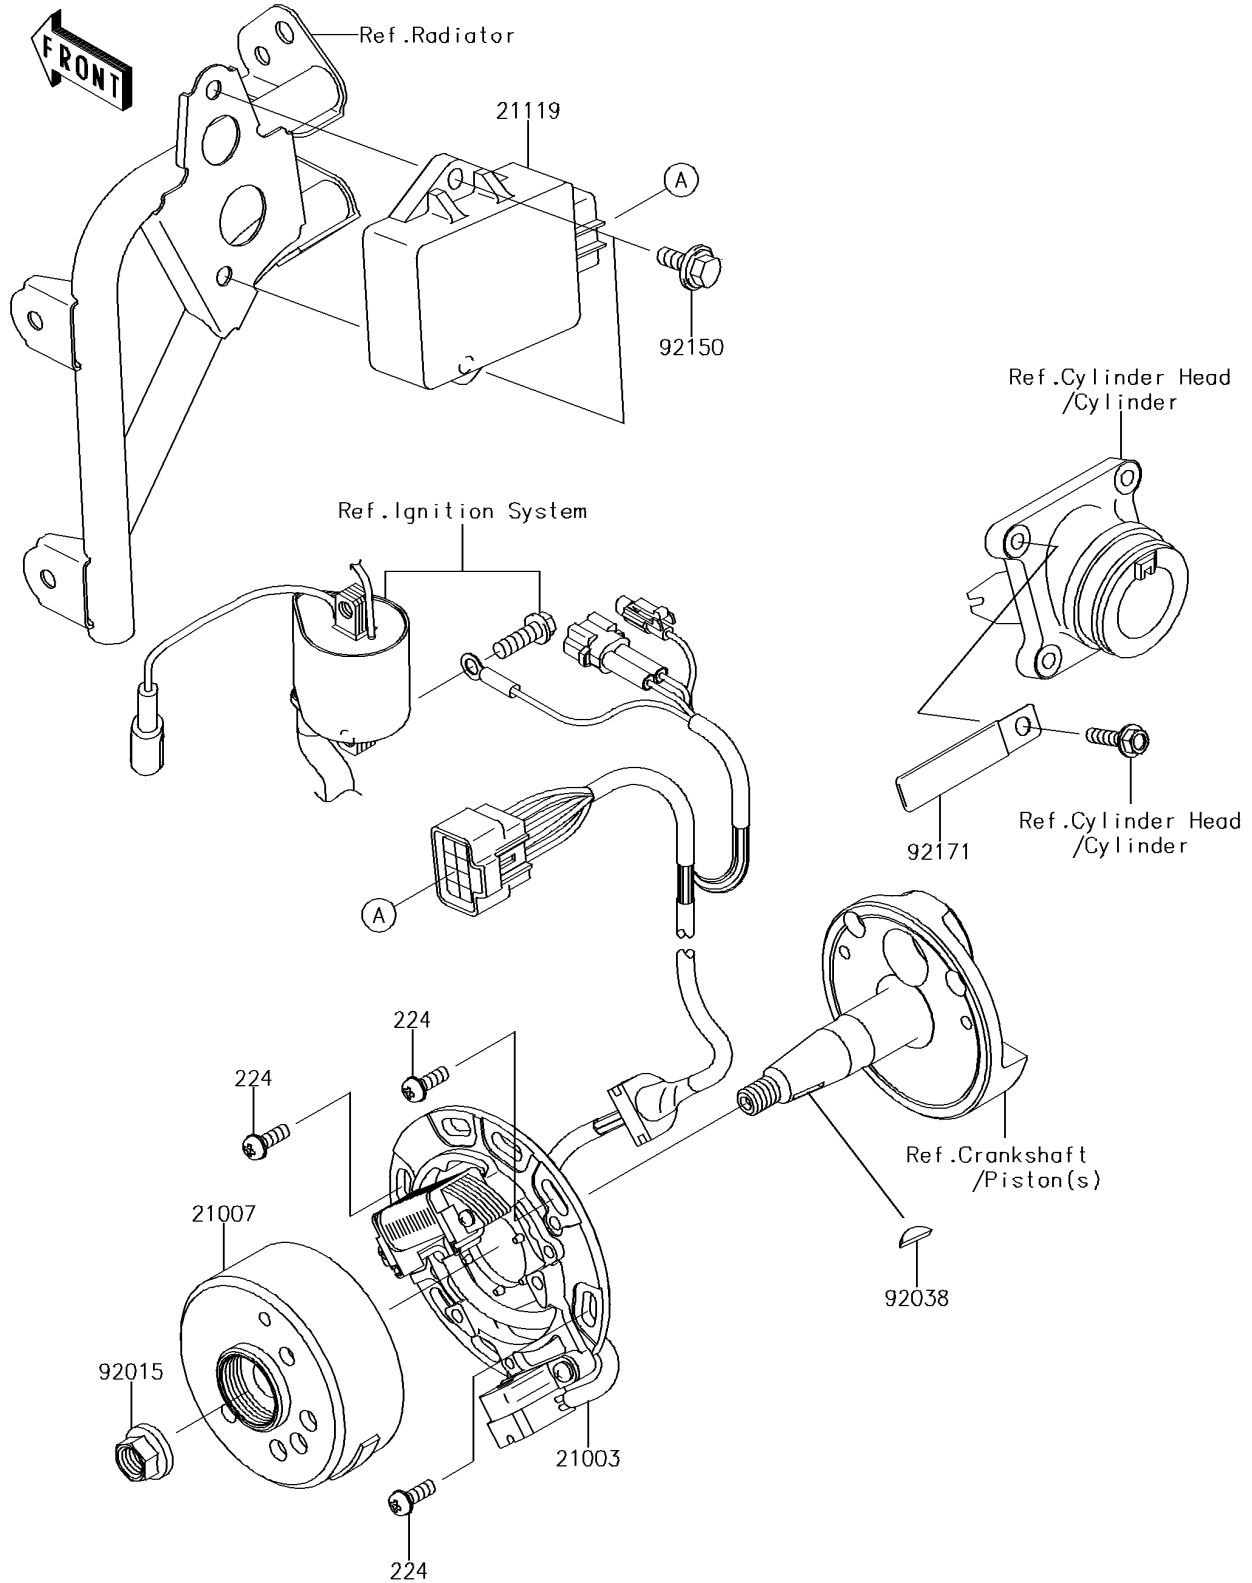

2017 KX™100 PARTS DIAGRAM

Generator

E1810

2017 KX™100 PARTS LIST

Generator

ITEM NAME	PART NUMBER	QUANTITY
STATOR (Ref # 21003)	21003-0150	1
ROTOR (Ref # 21007)	21007-0073	1
IGNITER (Ref # 21119)	21119-0588	1
SCREW-PAN-WP-CROS,6X14 (Ref # 224)	224AA0614	1
NUT,FLANGED,10MM (Ref # 92015)	92015-077	1
KEY,WOODRUFF (Ref # 92038)	92038-001	1
BOLT,FLANGED,6X16 (Ref # 92150)	92150-1506	1
CLAMP,L=60 (Ref # 92171)	92171-0652	1