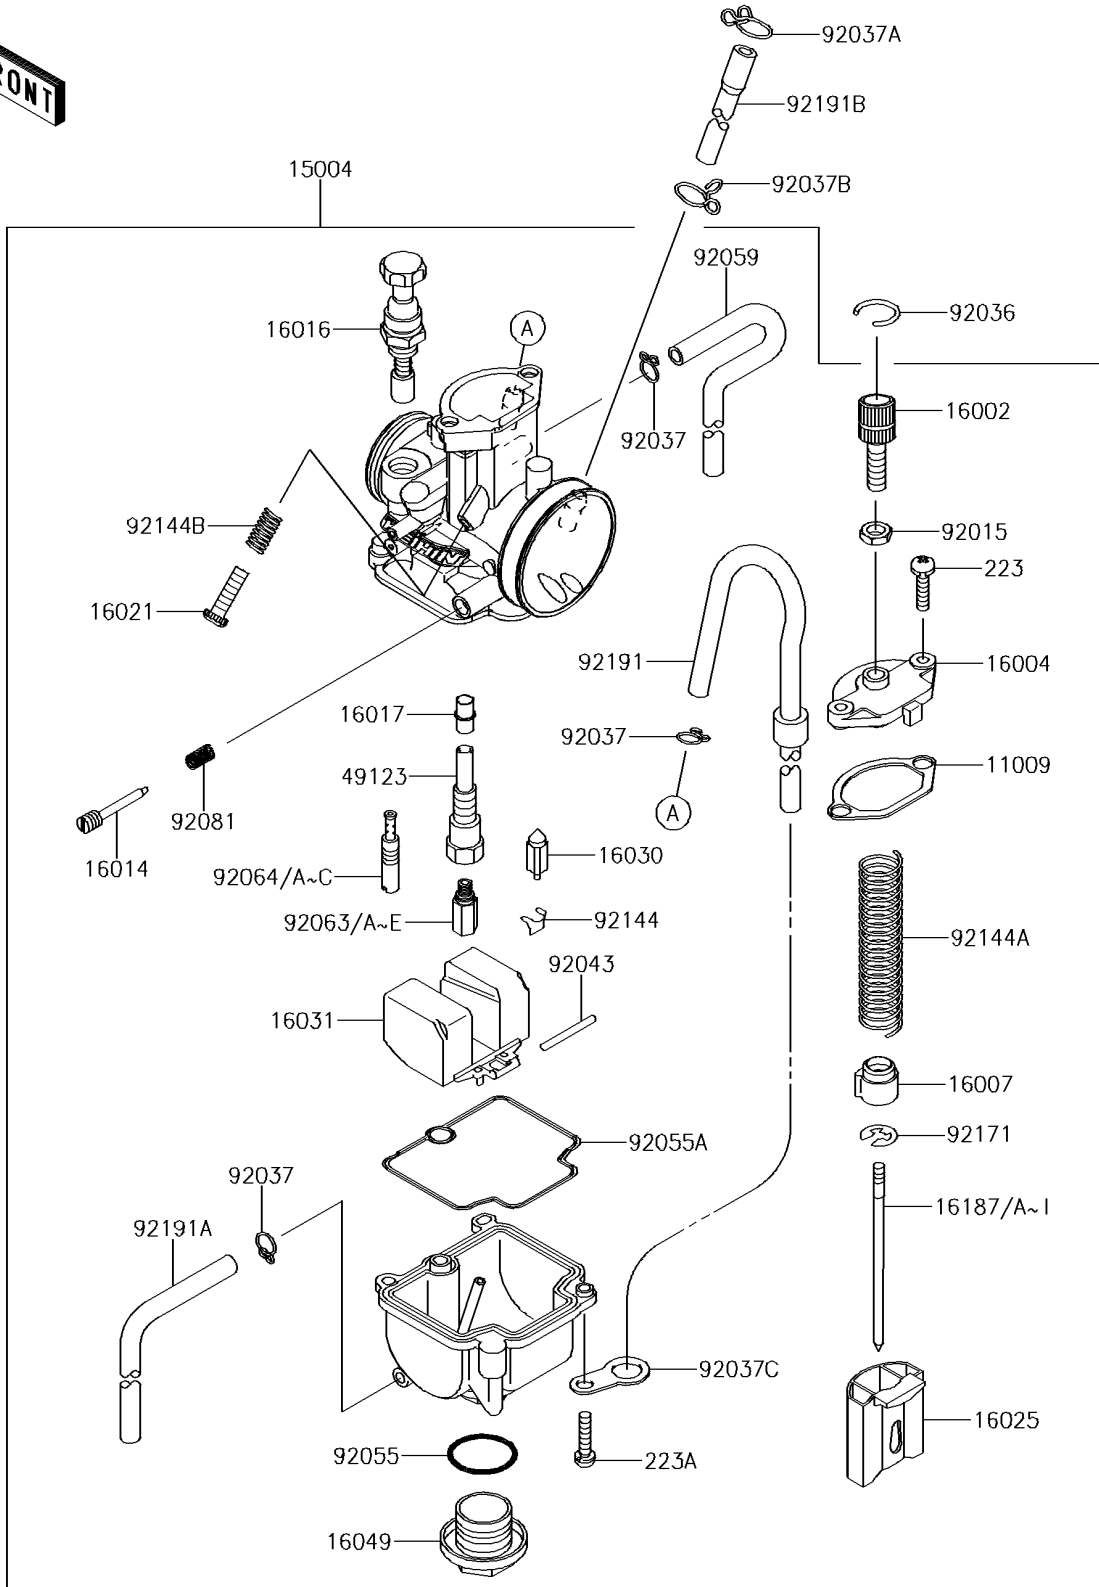

2017 KX™100 PARTS DIAGRAM

Carburetor

E1611