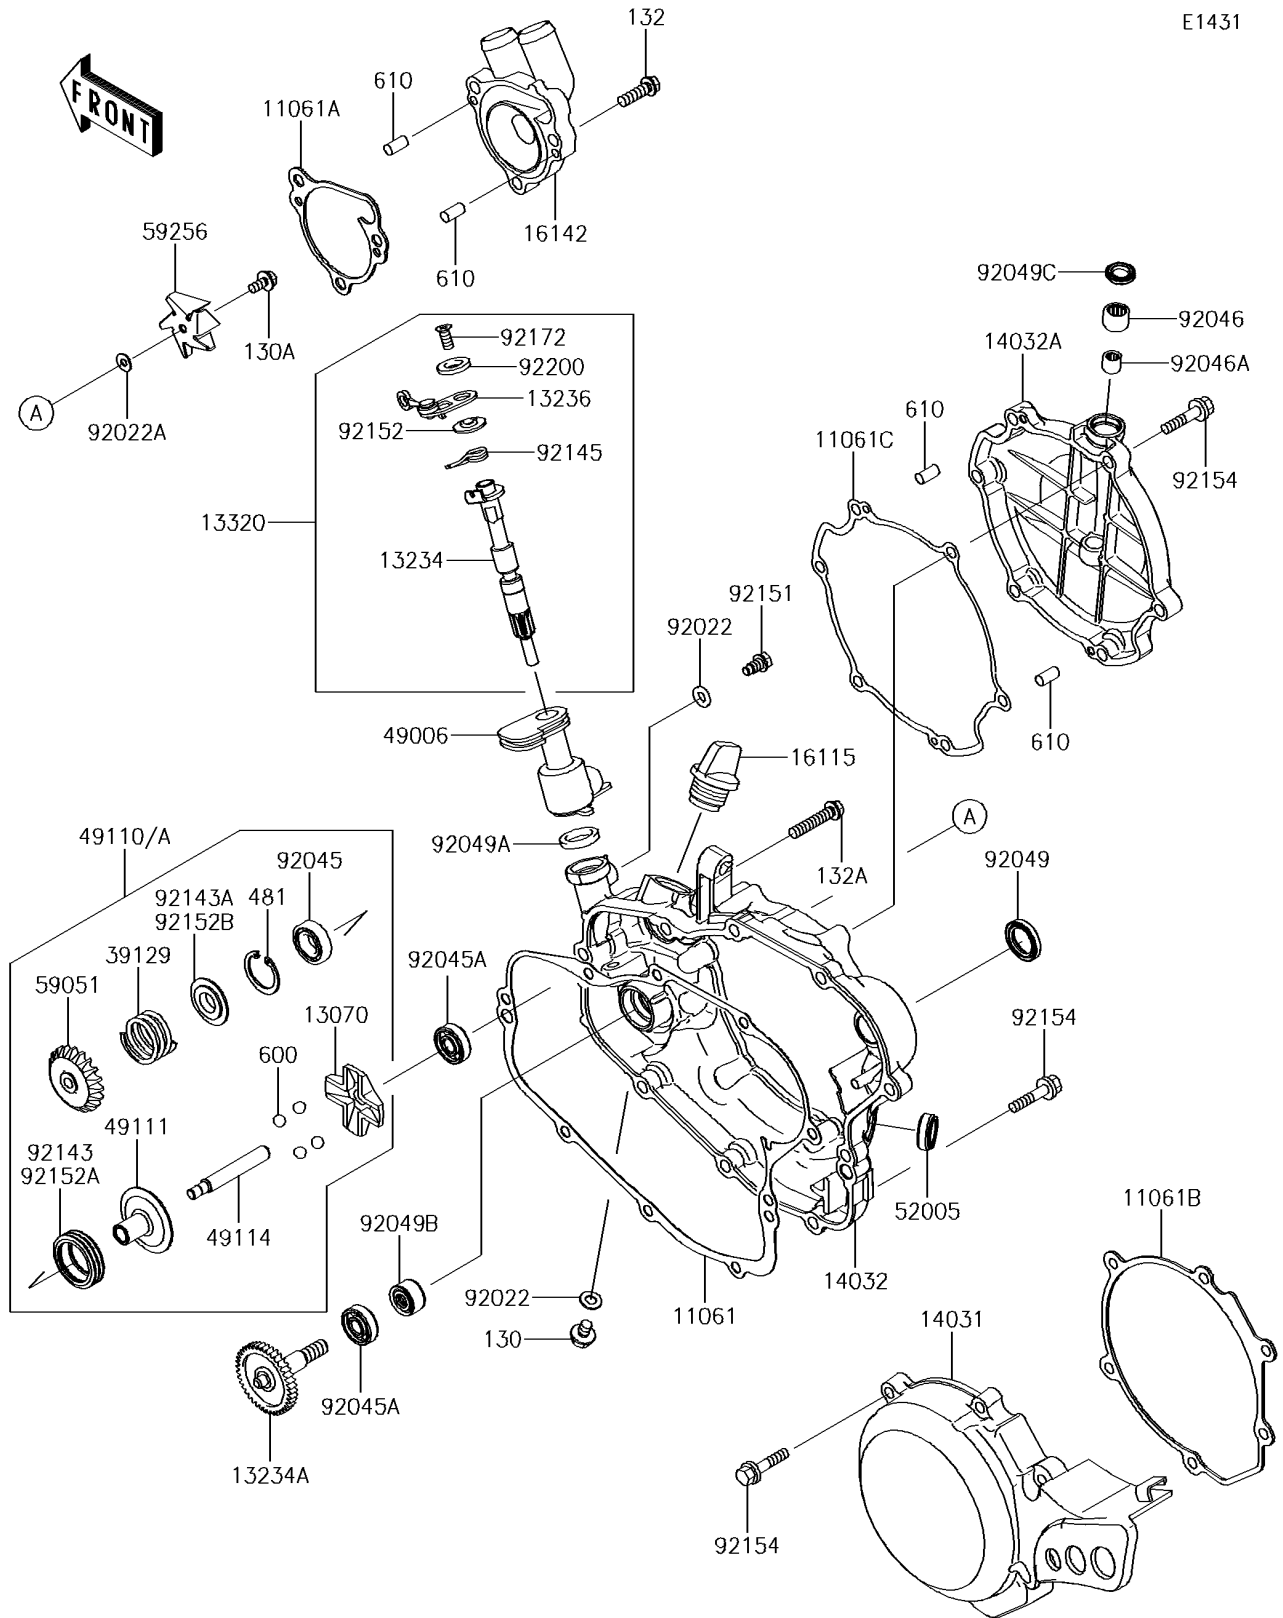

2017 KX™100 PARTS DIAGRAM

Engine Cover(s)

E1431

2017 KX™100 PARTS LIST

Engine Cover(s)

| ITEM NAME | PART NUMBER | QUANTITY |
|---------------------------------------|-------------|----------|
| GASKET,CLUTCH COVER (Ref # 11061) | 11061-0122 | 1 |
| GASKET,PUMP COVER (Ref # 11061A) | 11061-0184 | 1 |
| GASKET,GENERATOR COVER (Ref # 11061B) | 11061-0194 | 1 |
| GASKET,CLUTCH COVER (Ref # 11061C) | 11061-0869 | 1 |
| GUIDE,GOVERNOR (Ref # 13070) | 13070-1309 | 1 |
| SHAFT-COMP (Ref # 13234) | 13234-0008 | 1 |
| SHAFT-COMP,WATER PUMP (Ref # 13234A) | 13234-1103 | 1 |
| LEVER-COMP (Ref # 13236) | 13236-0023 | 1 |
| LEVER-ASSY (Ref # 13320) | 13320-0002 | 1 |
| COVER-GENERATOR (Ref # 14031) | 14031-0580 | 1 |
| COVER-CLUTCH,INSIDE (Ref # 14032) | 14032-0041 | 1 |
| COVER-CLUTCH,OUTSIDE (Ref # 14032A) | 14032-0578 | 1 |
| CAP-OIL FILLER (Ref # 16115) | 16115-018 | 1 |
| COVER-PUMP,WATER (Ref # 16142) | 16142-1144 | 1 |
| SPRING-GOVERNOR (Ref # 39129) | 39129-1022 | 1 |
| BOOT,GOVERNOR (Ref # 49006) | 49006-1313 | 1 |
| GOVERNOR-ASSY (Ref # 49110) | 49110-0010 | 1 |
| HOLDER-GOVERNOR WEIGHT (Ref # 49111) | 49111-1064 | 1 |
| SHAFT-GOVERNOR (Ref # 49114) | 49114-0005 | 1 |
| GAUGE,OIL LEVEL (Ref # 52005) | 52005-0019 | 1 |
| GEAR-SPUR (Ref # 59051) | 59051-1412 | 1 |
| IMPELLER (Ref # 59256) | 59256-1064 | 1 |
| WASHER,6.1X12X1 (Ref # 92022) | 92022-077 | 1 |
| WASHER,5.2X13X1 (Ref # 92022A) | 92022-1380 | 1 |
| BEARING-BALL (Ref # 92045) | 92045-0010 | 1 |
| BEARING-BALL,608MC3 (Ref # 92045A) | 92045-1305 | 1 |
| BEARING-NEEDLE,HK1010FM (Ref # 92046) | 92046-0046 | 1 |
| BEARING-NEEDLE,6BTM109 (Ref # 92046A) | 92046-1217 | 1 |
| SEAL-OIL,SB16244 (Ref # 92049) | 92049-002 | 1 |