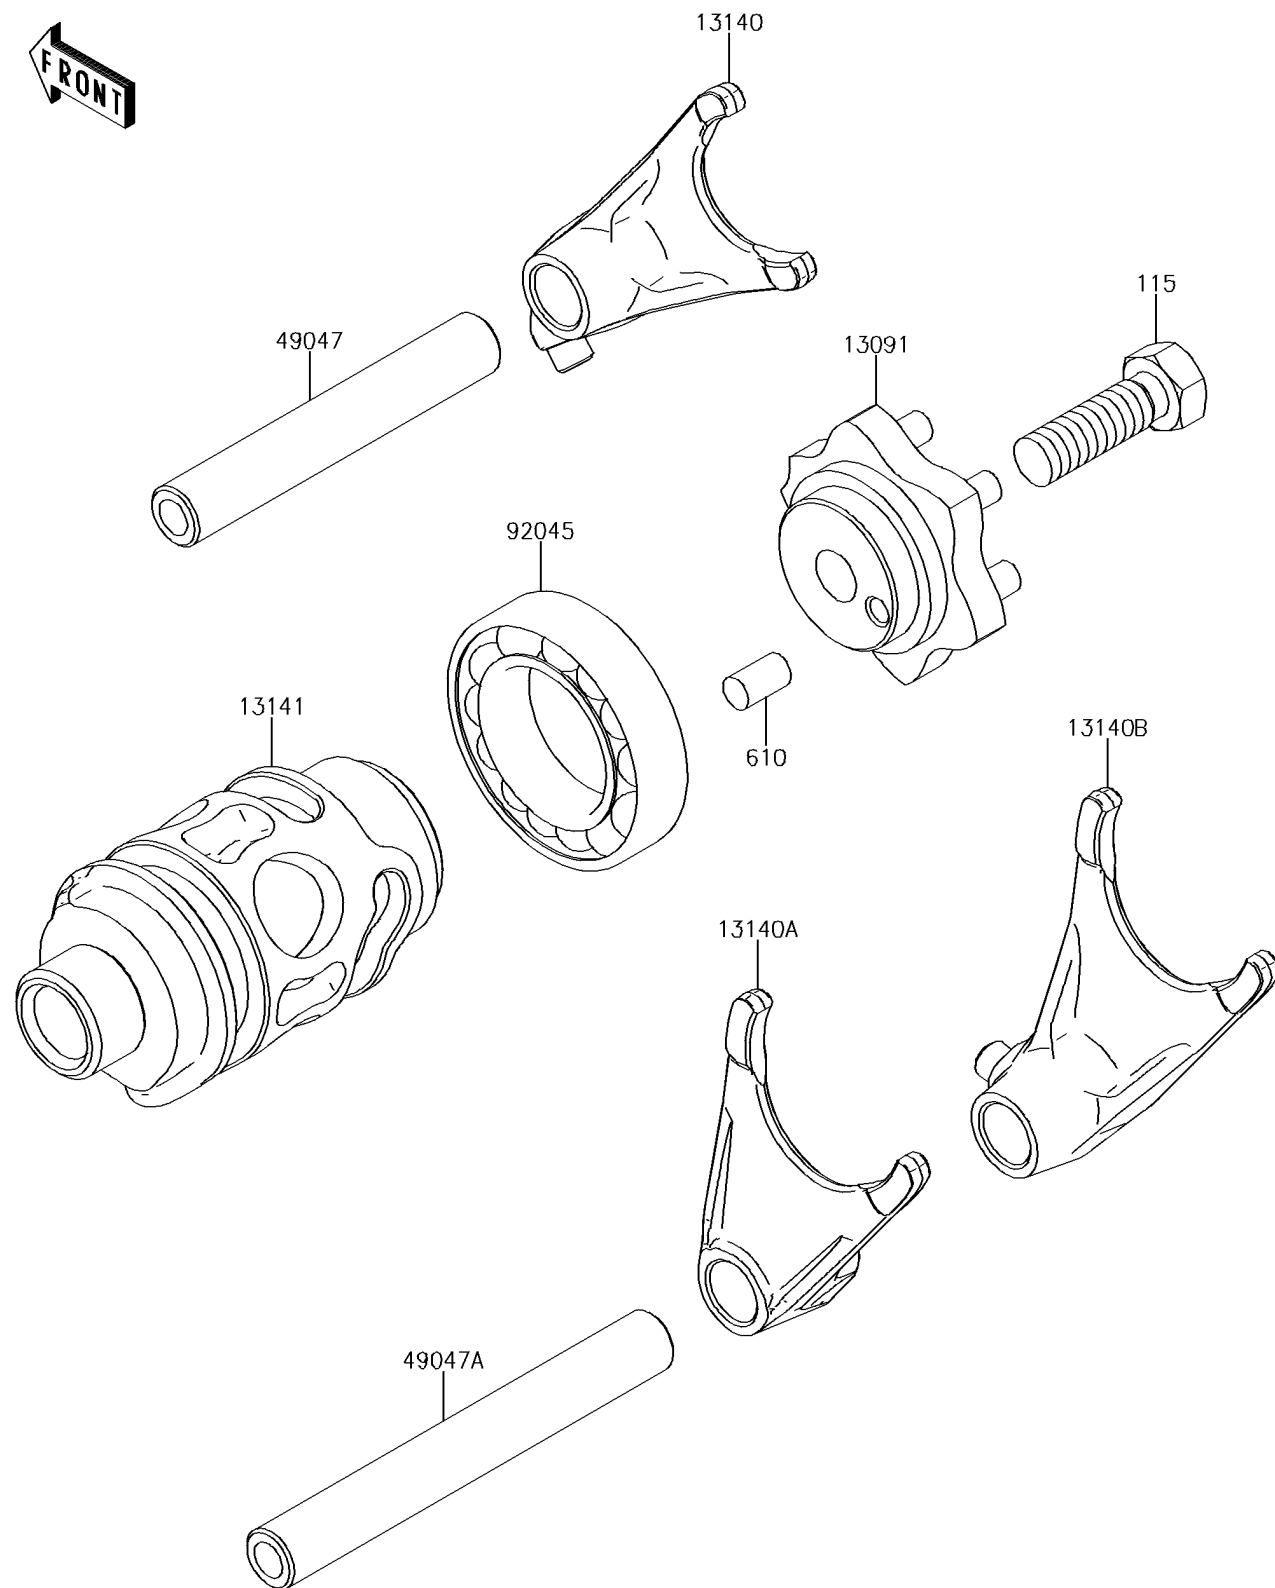

## 2017 KX™100 PARTS DIAGRAM

Gear Change Drum/Shift Fork(s)

E1362

## 2017 KX™100 PARTS LIST

Gear Change Drum/Shift Fork(s)

ITEM NAME	PART NUMBER	QUANTITY
BOLT-SMALL-UPSET,8X25 (Ref # 115)	115BA0825	1
HOLDER,CHANGE DRUM (Ref # 13091)	13091-1390	1
FORK-SHIFT,5TH&6TH (Ref # 13140)	13140-1302	1
FORK-SHIFT,2ND&3RD (Ref # 13140A)	13140-1303	1
FORK-SHIFT,LOW&4TH (Ref # 13140B)	13140-1304	1
DRUM-CHANGE (Ref # 13141)	13141-1120	1
ROD-SHIFT,5.9X10X64.5 (Ref # 49047)	49047-1063	1
ROD-SHIFT,5.9X10X81 (Ref # 49047A)	49047-1064	1
ROLLER,4X8 (Ref # 610)	610A0408	1
BEARING-BALL,6905Z (Ref # 92045)	92045-1058	1