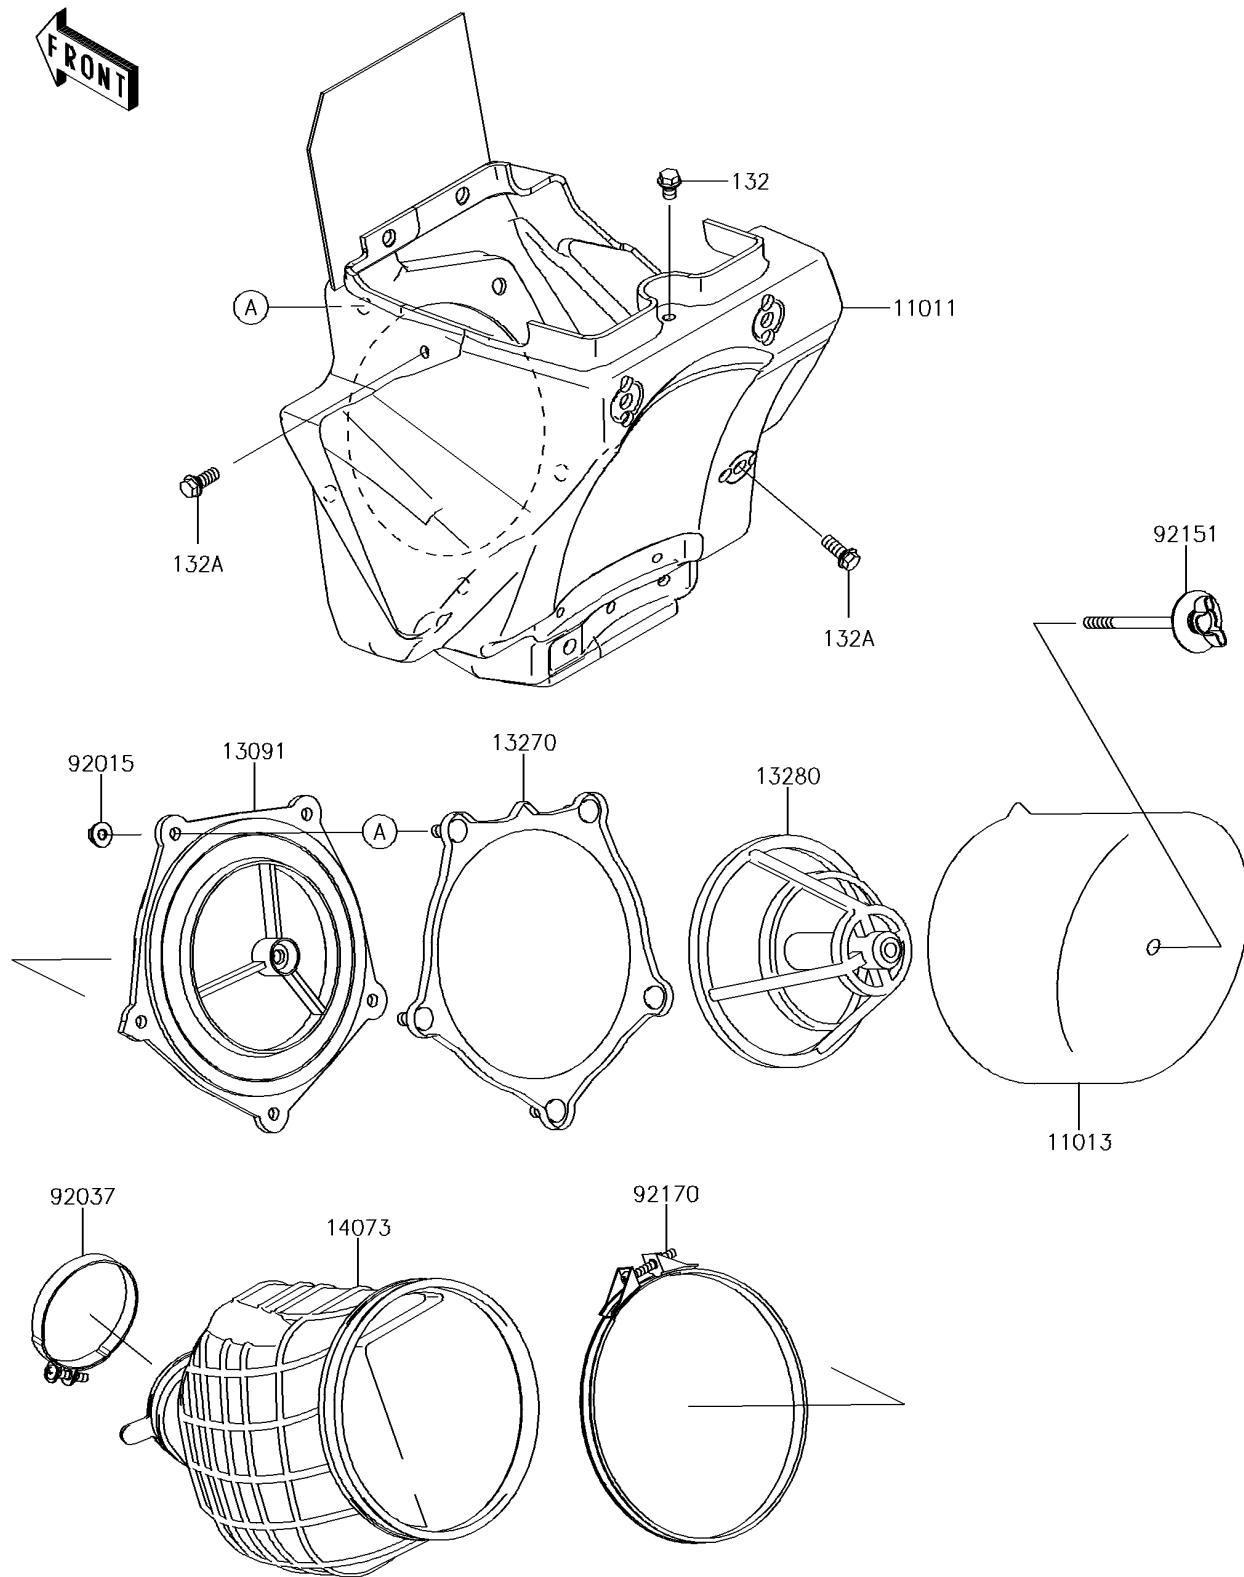

## 2017 KX™100 PARTS DIAGRAM

Air Cleaner

E1130

## 2017 KX™100 PARTS LIST

Air Cleaner

ITEM NAME	PART NUMBER	QUANTITY
CASE-AIR FILTER (Ref # 11011)	11011-1612	1
ELEMENT-AIR FILTER (Ref # 11013)	11013-0736	1
HOLDER (Ref # 13091)	13091-1697	1
BOLT-FLANGED-SMALL,6X8 (Ref # 132)	132BA0608	1
PLATE,AIR FILTER (Ref # 13270)	13270-1905	1
HOLDER,ELEMENT (Ref # 13280)	13280-0768	1
BOLT-FLANGED-SMALL,6X14 (Ref # 132A)	132BA0614	1
DUCT (Ref # 14073)	14073-1785	1
NUT,FLANGED,5MM (Ref # 92015)	92015-1259	1
CLAMP,55MM (Ref # 92037)	92037-1486	1
BOLT,AIR FILTER (Ref # 92151)	92151-1256	1
CLAMP,126MM (Ref # 92170)	92170-1194	1