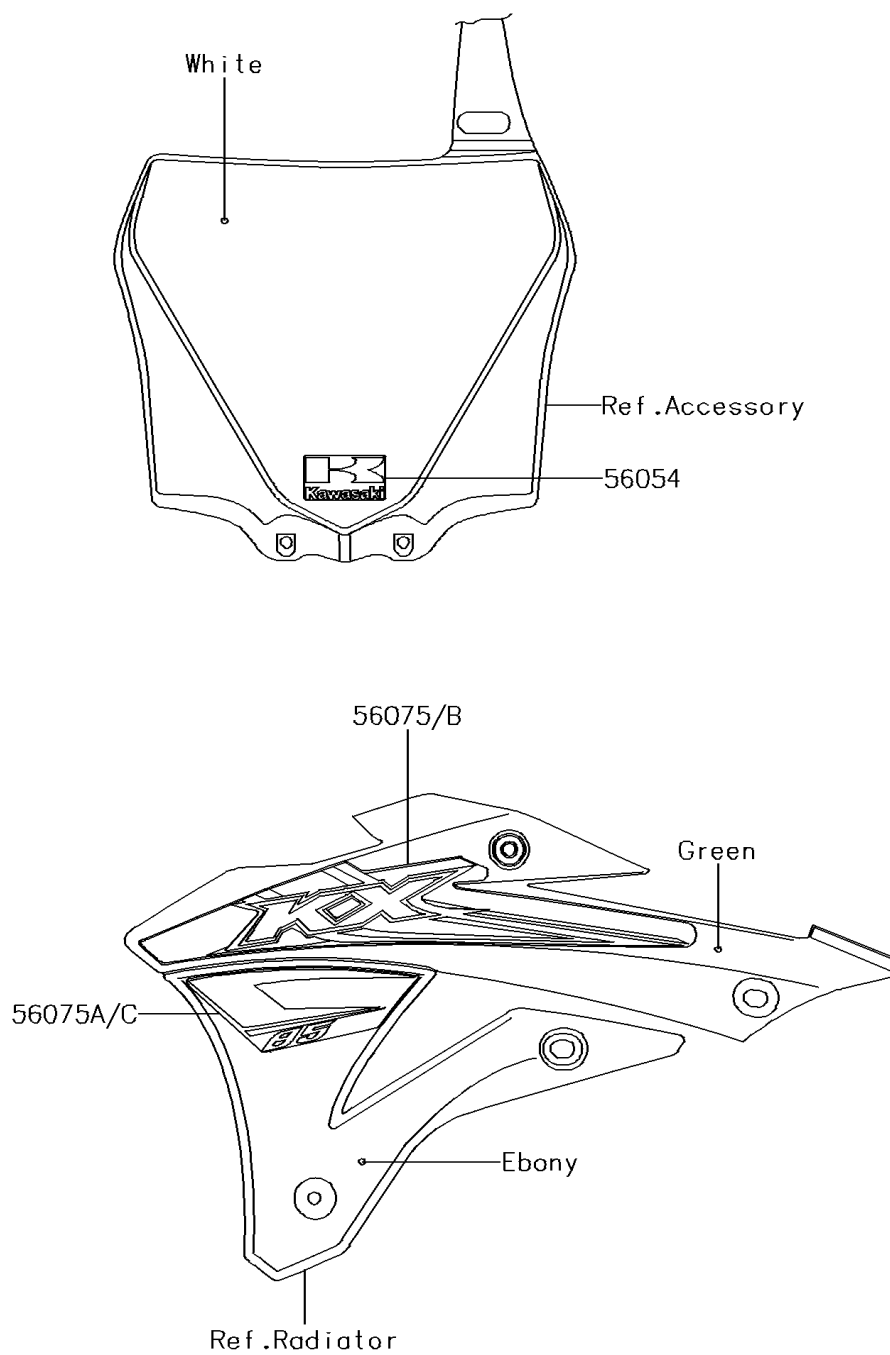

2017 KX™85 PARTS DIAGRAM

Decals(CHF)

F2861C

2017 KX™85 PARTS LIST

Decals(CHF)

ITEM NAME	PART NUMBER	QUANTITY
MARK,NUMBER PLATE (Ref # 56054)	56054-1282	1
PATTERN,SHROUD,LH,UPP (Ref # 56075)	56075-1959	1
PATTERN,SHROUD,LH,LWR (Ref # 56075A)	56075-1960	1
PATTERN,SHROUD,RH,UPP (Ref # 56075B)	56075-1961	1
PATTERN,SHROUD,RH,LWR (Ref # 56075C)	56075-1962	1