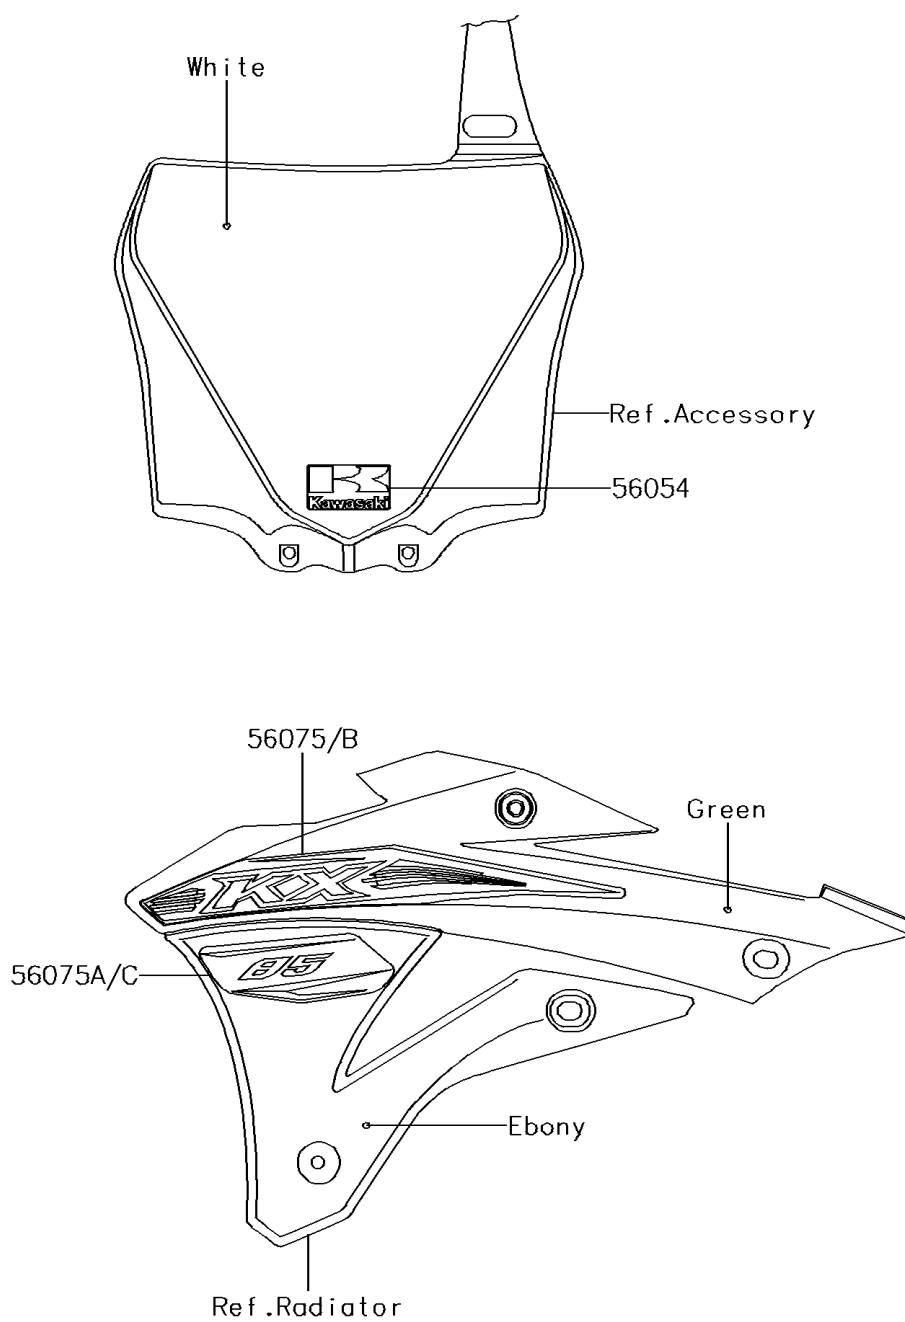

## 2016 KX™85 PARTS DIAGRAM

Decals(CGF)

F2861B

## 2016 KX™85 PARTS LIST

Decals(CGF)

| ITEM NAME                            | PART NUMBER | QUANTITY |
|--------------------------------------|-------------|----------|
| MARK,NUMBER PLATE (Ref # 56054)      | 56054-1282  | 1        |
| PATTERN,SHROUD,LH,UPP (Ref # 56075)  | 56075-0788  | 1        |
| PATTERN,SHROUD,LH,LWR (Ref # 56075A) | 56075-0789  | 1        |
| PATTERN,SHROUD,RH,UPP (Ref # 56075B) | 56075-0790  | 1        |
| PATTERN,SHROUD,RH,LWR (Ref # 56075C) | 56075-0791  | 1        |