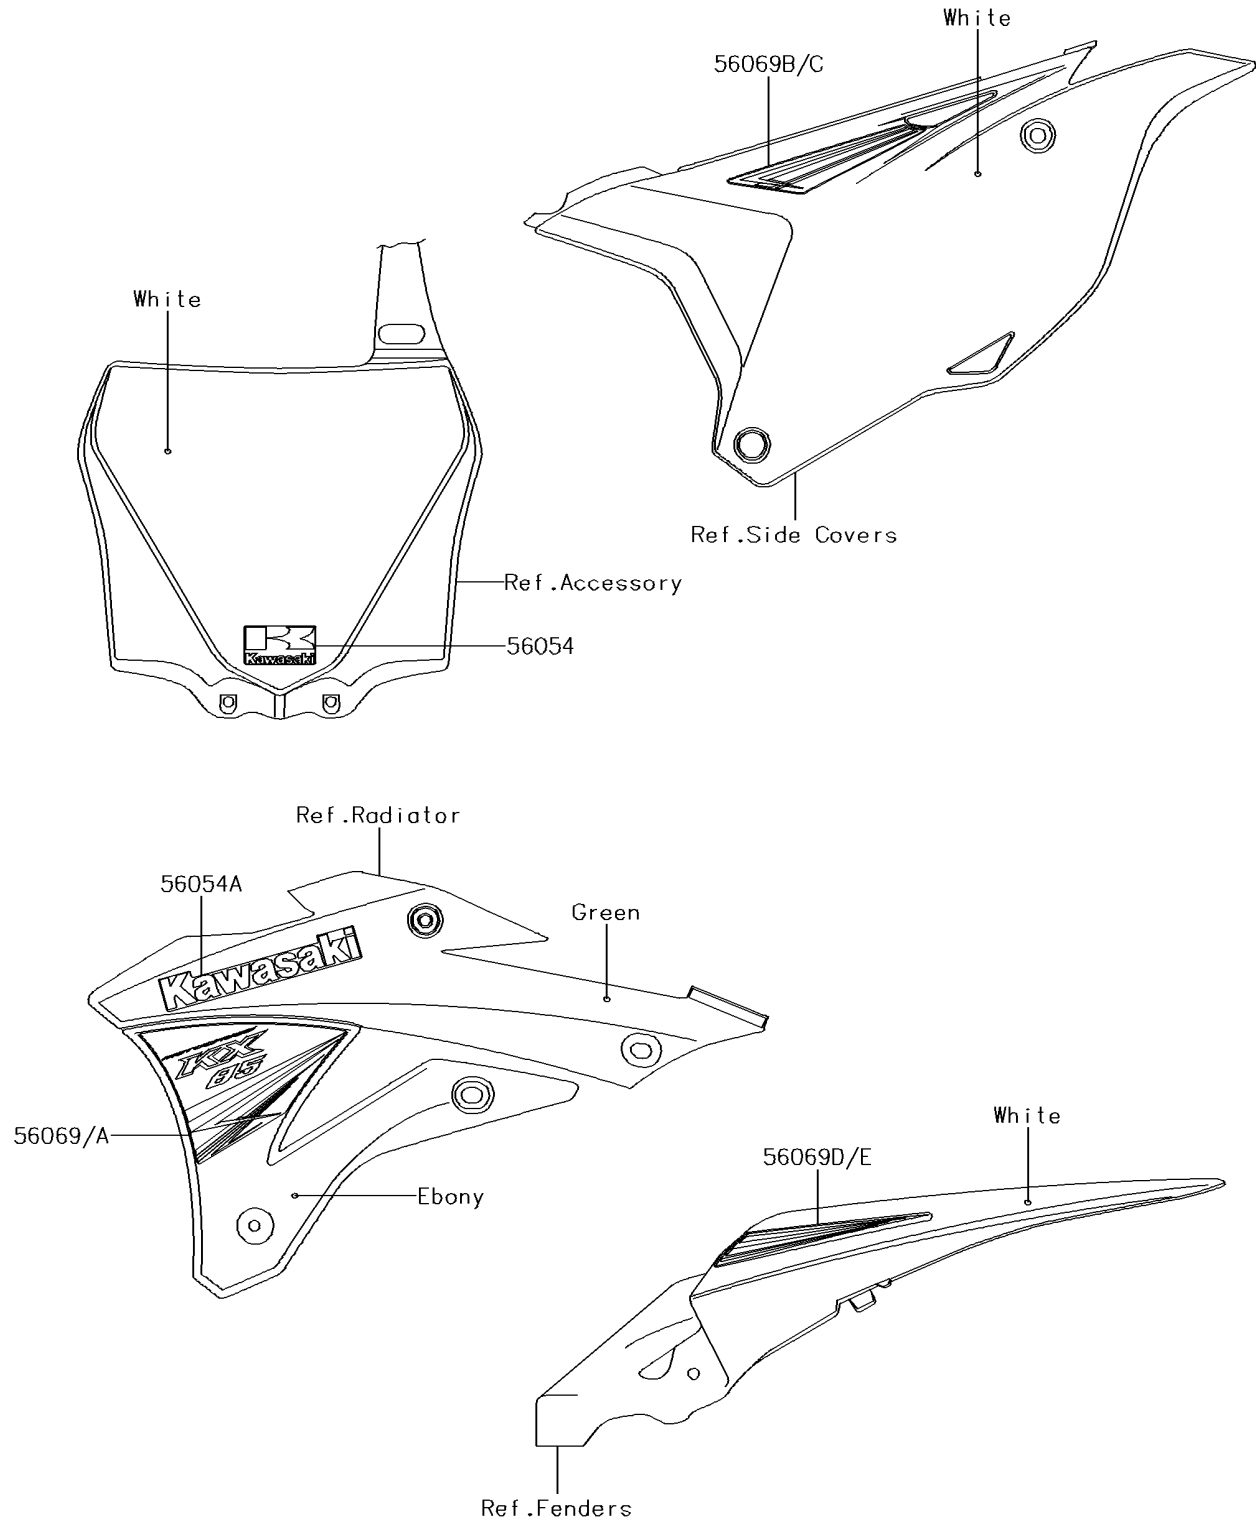

2014 KX™ 85

PARTS DIAGRAM

Decals(CEF)

F2861

2014 KX™ 85

PARTS LIST

Decals(CEF)

Kawasaki

Let the Good Times Roll®

ITEM NAME	PART NUMBER	QUANTITY
MARK,NUMBER PLATE (Ref # 56054)	56054-1282	1
MARK,SHROUD,KAWASAKI (Ref # 56054A)	56054-1380	2
PATTERN,SHROUD,LH (Ref # 56069)	56069-4102	1
PATTERN,SHROUD,RH (Ref # 56069A)	56069-4103	1
PATTERN,SIDE COVER,LH (Ref # 56069B)	56069-4104	1
PATTERN,SIDE COVER,RH (Ref # 56069C)	56069-4105	1
PATTERN,RR FENDER,LH (Ref # 56069D)	56069-4106	1
PATTERN,RR FENDER,RH (Ref # 56069E)	56069-4107	1