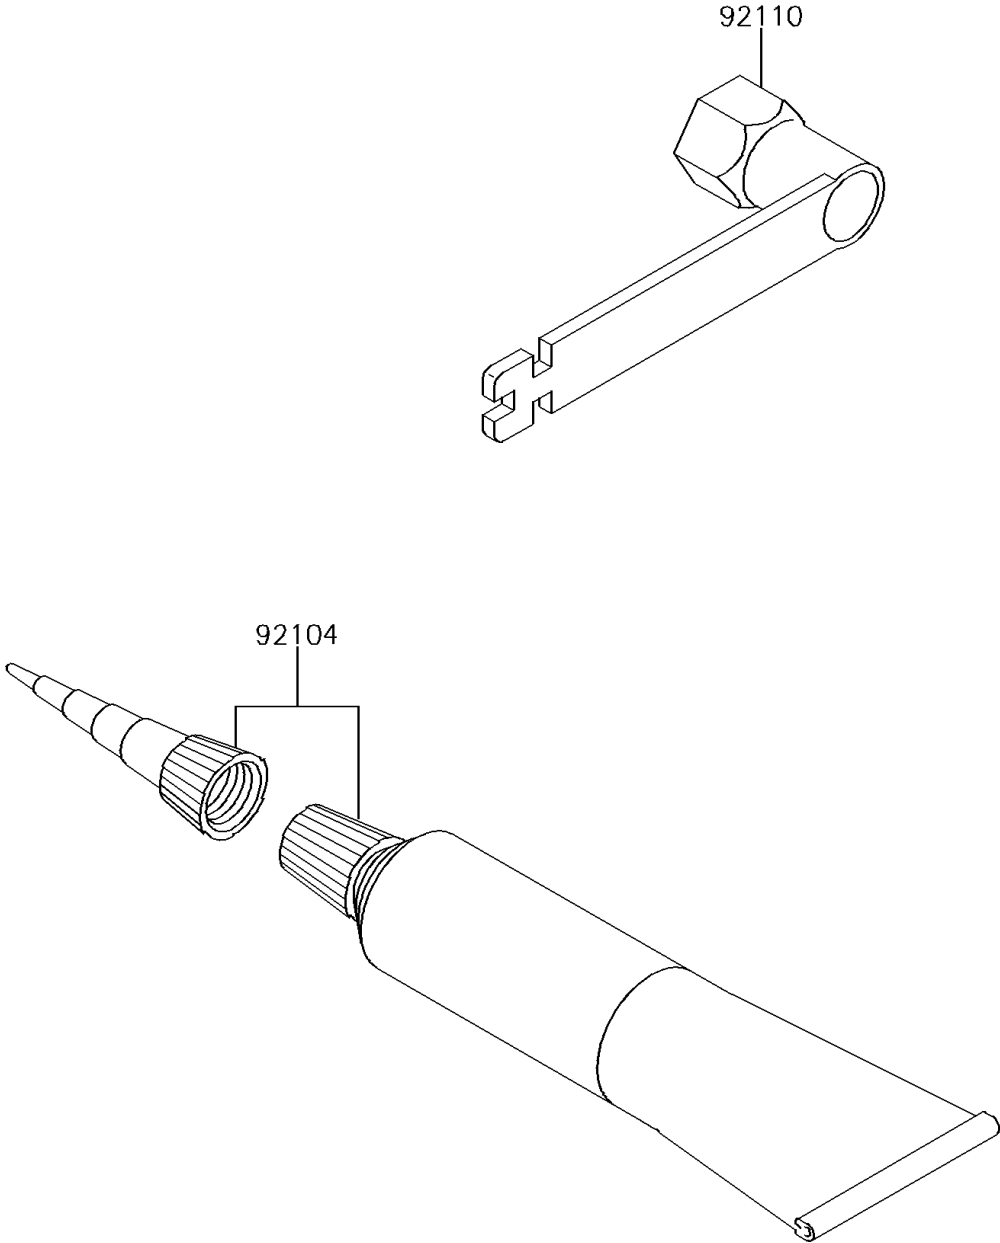

2016 KX™85 PARTS DIAGRAM

Owner's Tools

F2810

2016 KX™85 PARTS LIST

Owner's Tools

ITEM NAME	PART NUMBER	QUANTITY
GASKET-LIQUID,TB1105B,SILVER (Ref # 92104)	92104-002	1
TOOL-WRENCH,PLUG,21MM (Ref # 92110)	92110-0571	1