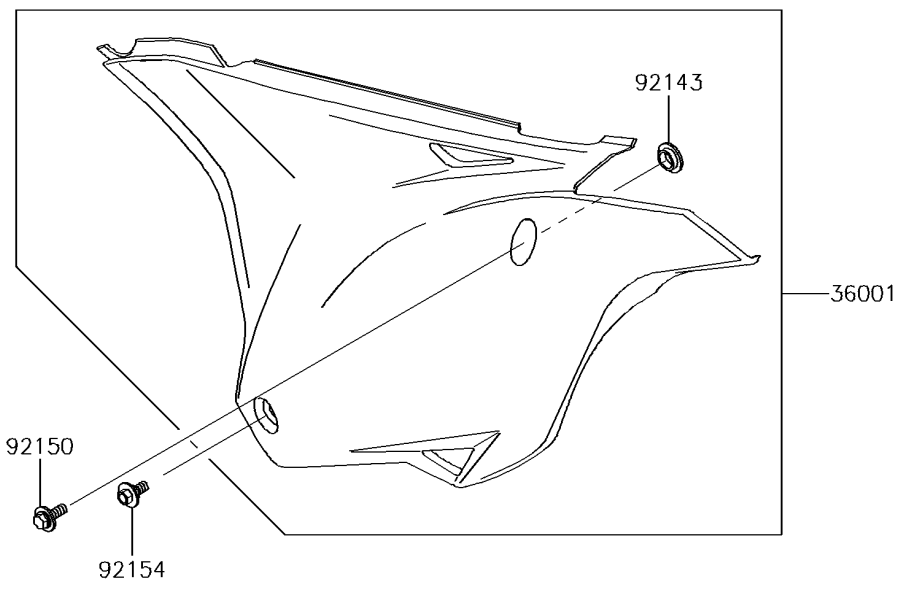

## 2017 KX™85 PARTS DIAGRAM

Side Covers

F2611

## 2017 KX™85 PARTS LIST

Side Covers

ITEM NAME	PART NUMBER	QUANTITY
COVER-SIDE,LH,B.WHITE (Ref # 36001)	36001-0591-266	1
COVER-SIDE,RH,B.WHITE (Ref # 36001A)	36001-0592-266	1
COLLAR (Ref # 92143)	92143-1196	1
BOLT,FLANGED,6X16 (Ref # 92150)	92150-1506	1
BOLT,FLANGED,6X9 (Ref # 92154)	92154-0546	1