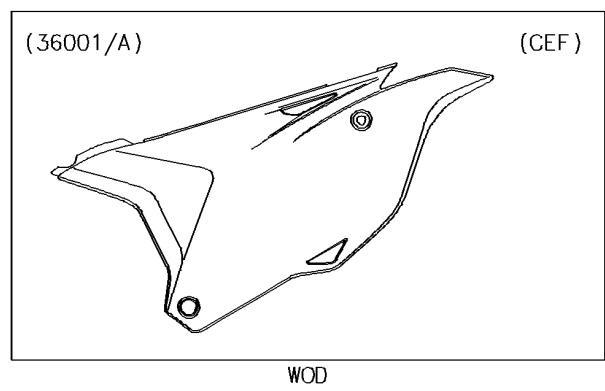

## 2017 KX™85 PARTS DIAGRAM

Side Covers

F2611

## 2017 KX™85 PARTS LIST

Side Covers

ITEM NAME	PART NUMBER	QUANTITY
COVER-SIDE,LH,B.WHITE (Ref # 36001)	36001-0591-266	1
COVER-SIDE,RH,B.WHITE (Ref # 36001A)	36001-0592-266	1
COLLAR (Ref # 92143)	92143-1196	1
BOLT,FLANGED,6X16 (Ref # 92150)	92150-1506	1
BOLT,FLANGED,6X9 (Ref # 92154)	92154-0546	1