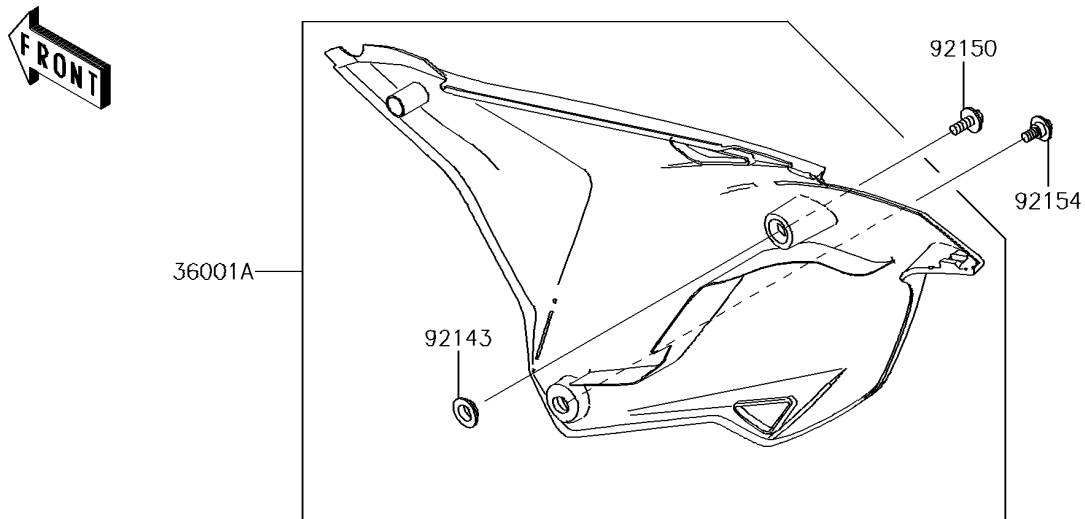

## 2017 KX™85 PARTS DIAGRAM

Side Covers

F2611

## 2017 KX™85 PARTS LIST

Side Covers

ITEM NAME	PART NUMBER	QUANTITY
COVER-SIDE,LH,B.WHITE (Ref # 36001)	36001-0591-266	1
COVER-SIDE,RH,B.WHITE (Ref # 36001A)	36001-0592-266	1
COLLAR (Ref # 92143)	92143-1196	1
BOLT,FLANGED,6X16 (Ref # 92150)	92150-1506	1
BOLT,FLANGED,6X9 (Ref # 92154)	92154-0546	1