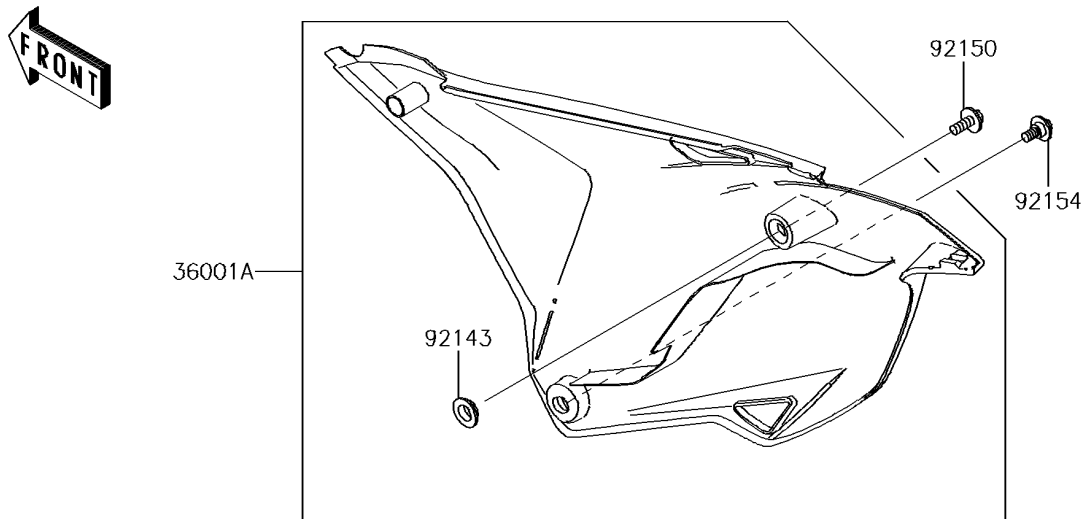

## 2016 KX™85 PARTS DIAGRAM

Side Covers

F2611

## 2016 KX™85 PARTS LIST

### Side Covers

ITEM NAME	PART NUMBER	QUANTITY
COVER-SIDE,LH,B.WHITE (Ref # 36001)	36001-0591-266	1
COVER-SIDE,RH,B.WHITE (Ref # 36001A)	36001-0592-266	1
COLLAR (Ref # 92143)	92143-1196	1
BOLT,FLANGED,6X16 (Ref # 92150)	92150-1506	1
BOLT,FLANGED,6X9 (Ref # 92154)	92154-0546	1