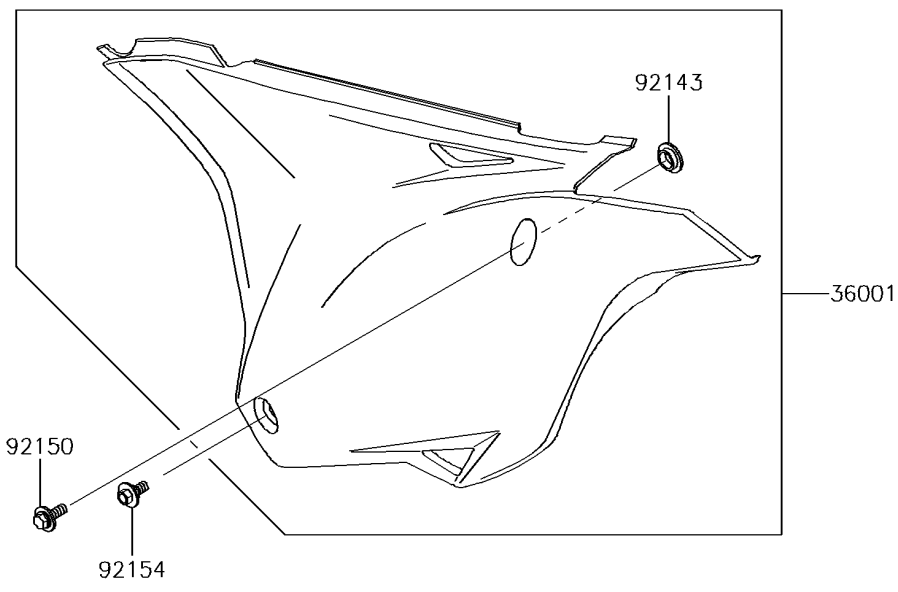

## 2016 KX™85 PARTS DIAGRAM

Side Covers

F2611

## 2016 KX™85 PARTS LIST

### Side Covers

ITEM NAME	PART NUMBER	QUANTITY
COVER-SIDE,LH,B.WHITE (Ref # 36001)	36001-0591-266	1
COVER-SIDE,RH,B.WHITE (Ref # 36001A)	36001-0592-266	1
COLLAR (Ref # 92143)	92143-1196	1
BOLT,FLANGED,6X16 (Ref # 92150)	92150-1506	1
BOLT,FLANGED,6X9 (Ref # 92154)	92154-0546	1