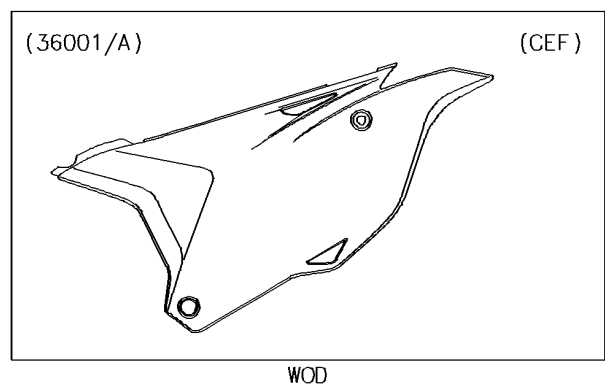

## 2016 KX™85 PARTS DIAGRAM

Side Covers

F2611

## 2016 KX™85 PARTS LIST

### Side Covers

ITEM NAME	PART NUMBER	QUANTITY
COVER-SIDE,LH,B.WHITE (Ref # 36001)	36001-0591-266	1
COVER-SIDE,RH,B.WHITE (Ref # 36001A)	36001-0592-266	1
COLLAR (Ref # 92143)	92143-1196	1
BOLT,FLANGED,6X16 (Ref # 92150)	92150-1506	1
BOLT,FLANGED,6X9 (Ref # 92154)	92154-0546	1