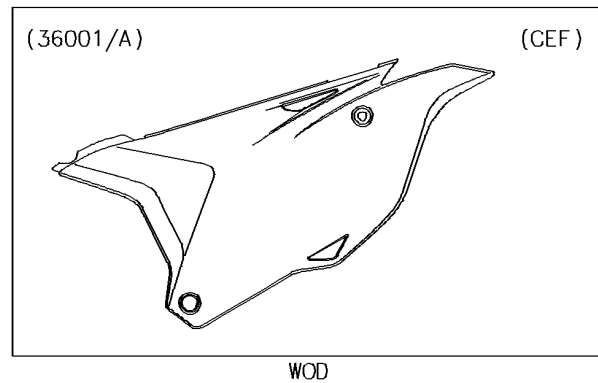

2014 KX™ 85

PARTS DIAGRAM

Side Covers

F2611

2014 KX™ 85

PARTS LIST

Side Covers

ITEM NAME	PART NUMBER	QUANTITY
COVER-SIDE,LH,B.WHITE (Ref # 36001)	36001-0591-266	1
COVER-SIDE,RH,B.WHITE (Ref # 36001A)	36001-0592-266	1
COLLAR (Ref # 92143)	92143-1196	2
BOLT,FLANGED,6X16 (Ref # 92150)	92150-1506	2
BOLT,FLANGED,6X9 (Ref # 92154)	92154-0546	2