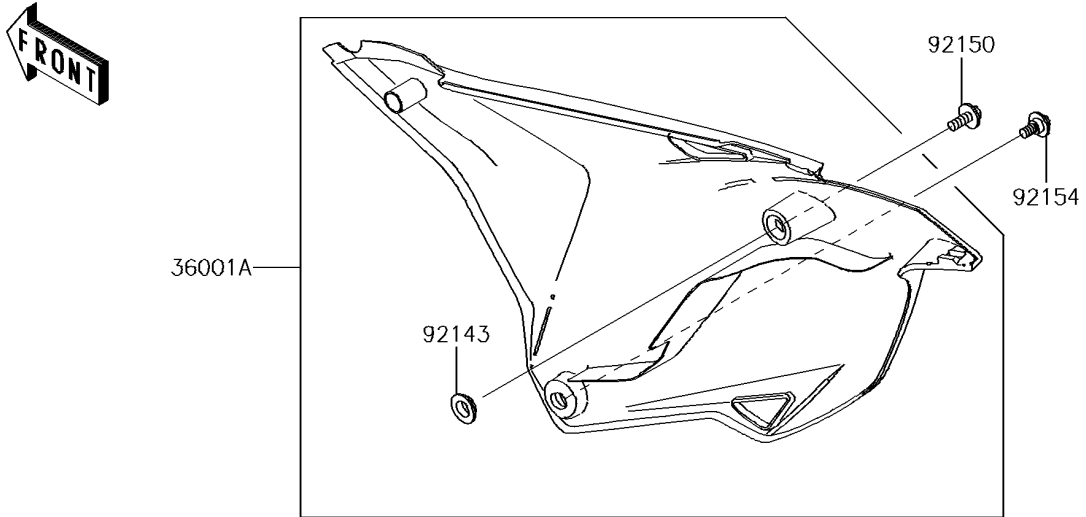

2014 KX™ 85

PARTS DIAGRAM

Side Covers

F2611

2014 KX™ 85

PARTS LIST

Side Covers

ITEM NAME	PART NUMBER	QUANTITY
COVER-SIDE,LH,B.WHITE (Ref # 36001)	36001-0591-266	1
COVER-SIDE,RH,B.WHITE (Ref # 36001A)	36001-0592-266	1
COLLAR (Ref # 92143)	92143-1196	2
BOLT,FLANGED,6X16 (Ref # 92150)	92150-1506	2
BOLT,FLANGED,6X9 (Ref # 92154)	92154-0546	2