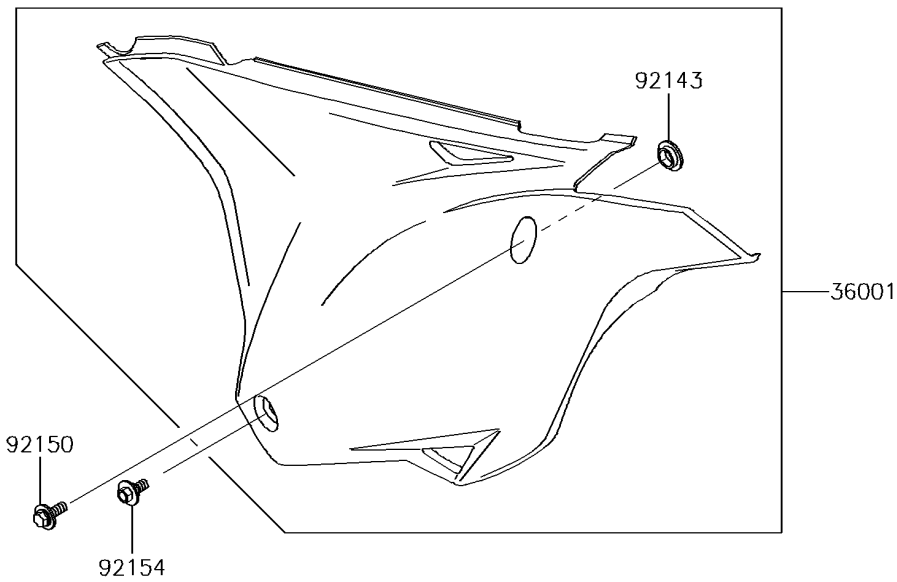

2014 KX™ 85

PARTS DIAGRAM

Side Covers

F2611

2014 KX™ 85

PARTS LIST

Side Covers

ITEM NAME	PART NUMBER	QUANTITY
COVER-SIDE,LH,B.WHITE (Ref # 36001)	36001-0591-266	1
COVER-SIDE,RH,B.WHITE (Ref # 36001A)	36001-0592-266	1
COLLAR (Ref # 92143)	92143-1196	2
BOLT,FLANGED,6X16 (Ref # 92150)	92150-1506	2
BOLT,FLANGED,6X9 (Ref # 92154)	92154-0546	2