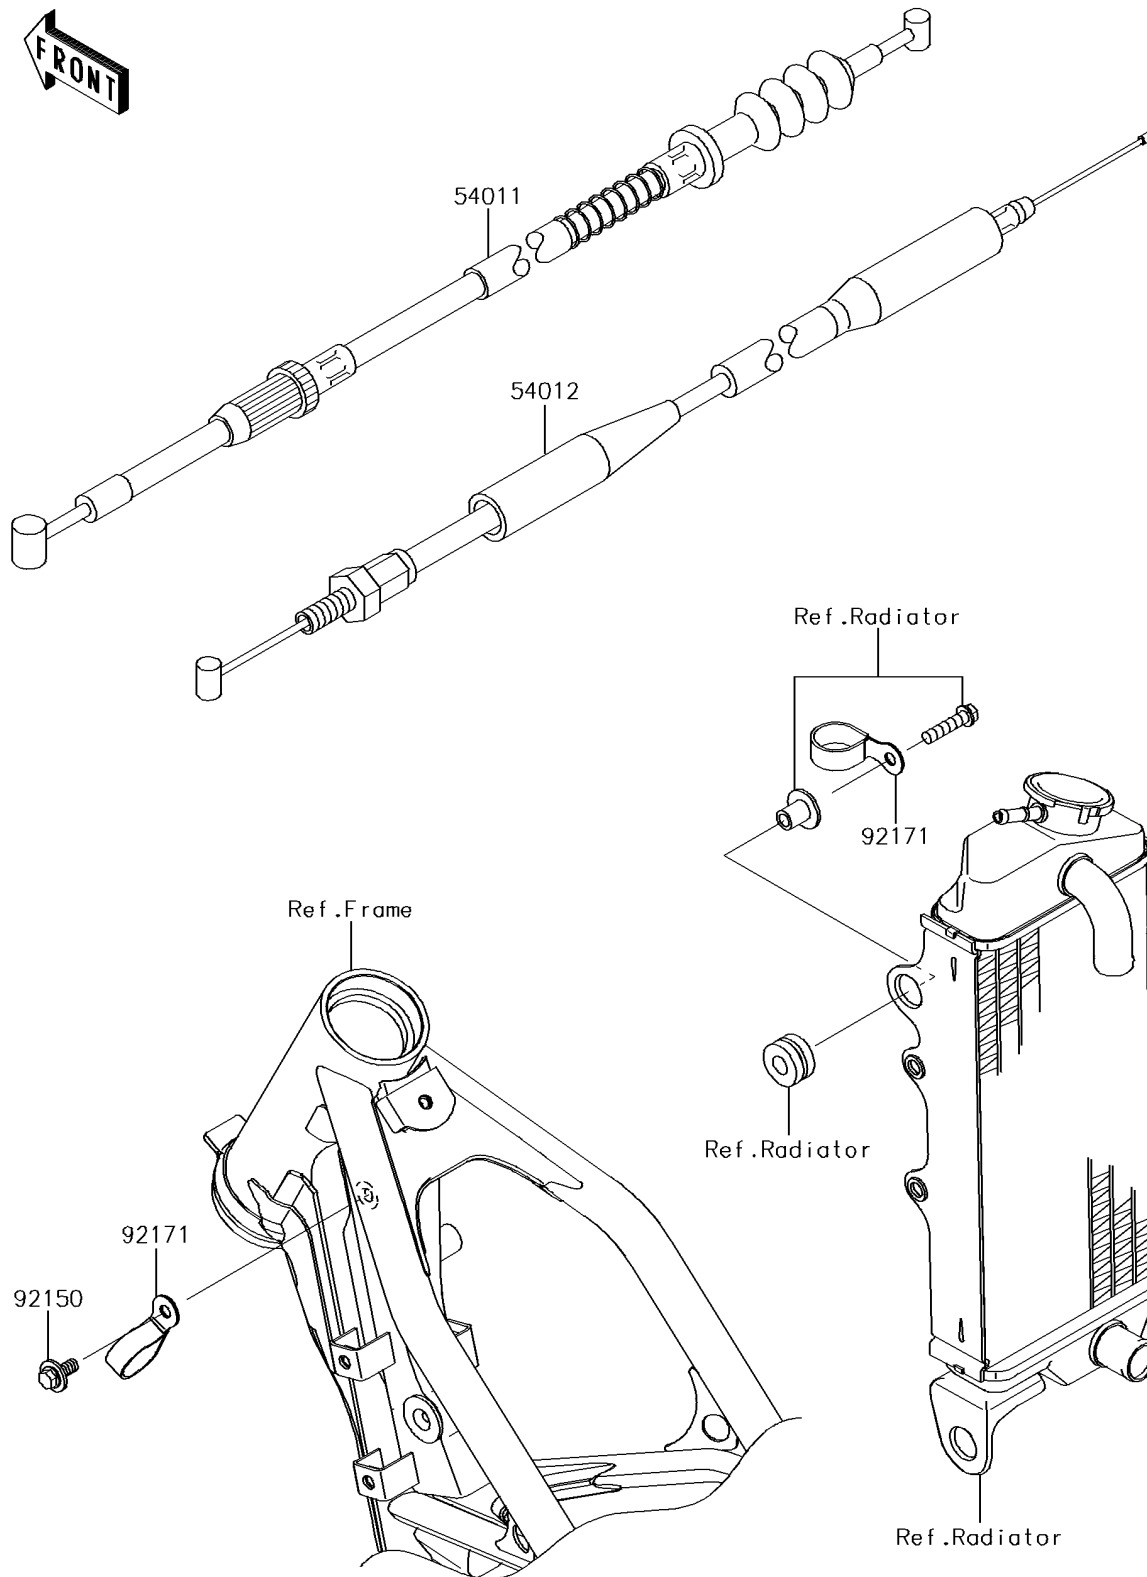

2017 KX™85 PARTS DIAGRAM

Cables

F2540

2017 KX™85 PARTS LIST

Cables

ITEM NAME	PART NUMBER	QUANTITY
CABLE-CLUTCH (Ref # 54011)	54011-0572	1
CABLE-THROTTLE (Ref # 54012)	54012-0595	1
BOLT,6X14 (Ref # 92150)	92150-1340	1
CLAMP (Ref # 92171)	92171-1279	1